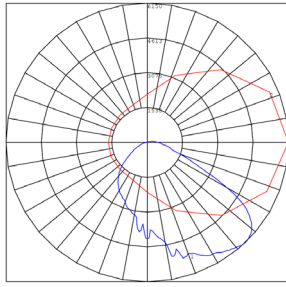

Lighting:

- Dimming: 0~10V Dimmable
- Multi CCT and Power (Switches are inside fixture)
- Lumileds 2835, High CRI.
- Total Lumens: 5600LM Max
- Color Temperatures: 3000K/4000K/5000K
- Color Rendering Index: CRI ≥ 80
- Beam Angle: H127° x V85°
- Rated life: 70,000 Hrs

WG-ZY-24-2Z

Photometrics: WAX-20-40W-MCTP-BK

BUD Rating: B3-U3-G3

Area 75'x 75' Mounting Height: 8'

Other Views:

Side View

Front View

Bottom View