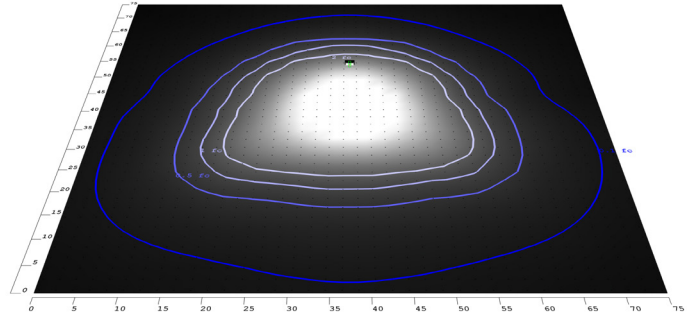

WG-ZY-24-2Z

Photometrics: WAX-20-40W-MCTP-BK

BUD Rating: B3-U3-G3

Area 75'x 75' Mounting Height: 8'

Other Views:

Side View

Front View

Bottom View