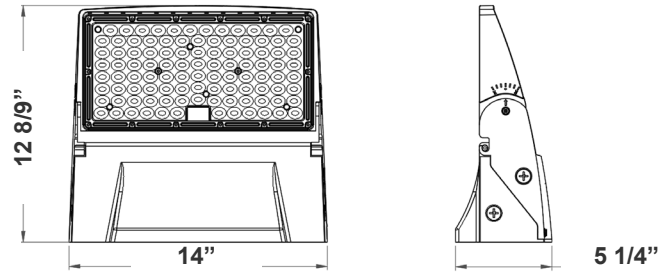

WAX SERIES

Outdoor Lighting

WESTGATE
THE FUTURE IS HERE...AND IT'S QUITE BRIGHT!

WAX-20-40W-MCTP-BK

MCTP Multi Color Temperature & Multi Power/Wattage (Selectable)

Customer Name: _____

Project Name: _____

Note: _____

Type: _____

Ideal for general site lighting, alleys, loading docks, doorway, pathway, and parking areas. Great for use with motion sensors or another instant on/off controls.

14" (W) x 12 8/9" (H) x 5 1/4" (D)

Features

- High Light Transmittance, Anti-UV and Fire Resistant PC Lens
- Two 1/2" Knockouts on Each Side
- Die-Cast Aluminum With Powder Coat Finish
- 7-Year Warranty
- Multi CCT and Power (Switches are inside fixture)

Technical Specifications

Electrical:

- Voltage: 120-277V AC 60Hz
- Wattage: 20W/30W/40W
- Power Factor: >0.9
- THD: <20%
- Efficacy: 140 LPW

Mechanical:

- Die-Cast Aluminum With Powder Coat Finish
- High Light Transmittance, Anti-UV and Fire Resistant Shatterproof PC Lens
- DC Button Photocell with ON/OFF switch Included
- Light Head Can Be Adjusted From 0° to 90°
- Full Cutoff, Dark Sky Compliant
- Two 1/2" Knockouts on Each Side
- Operating Temperature: -40°F -113°F
- 7-Year Warranty
- IP65, Suitable For Wet Location

Lighting:

- Dimming: 0~10V Dimmable
- Multi CCT and Power (Switches are inside fixture)
- Lumileds 2835, High CRI.
- Total Lumens: 5600LM Max
- Color Temperatures: 3000K/4000K/5000K
- Color Rendering Index: CRI ≥ 80
- Beam Angle: H127° x V85°
- Rated life: 70,000 Hrs

Applications:

- Entrance Lighting
- Courtyard Lighting
- Industrial Lighting
- Outdoor Landscape Lighting
- Building The hotel
- Wall Lighting Area And So On

Phone: (877) 805-2252 | Fax: (877) 805-2252
www.westgatemfg.com |

WG-ZY-24-2Z