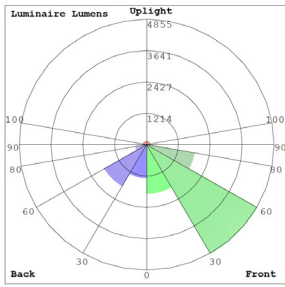

Photometrics: WAX-20-40W-MCTP-BK

BUD Rating: B3-U3-G3