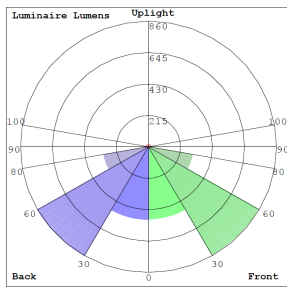

Photometrics: WAEW-4FT-30-50W-MCTP-D

BUD Rating: B1-U2-G1