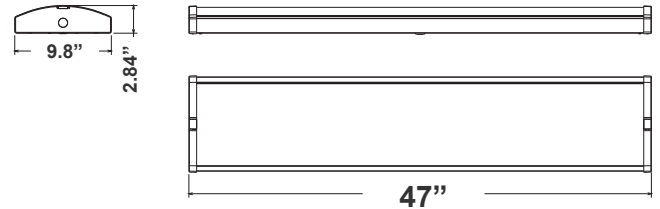

# WAEW SERIES Commercial Lighting

WAEW-4FT-30-50W-MCTP-D  
BUILDER SERIES LED ECONOMY WIDE (10") WRAP-AROUND FIXTURES

**MCTP** Multi Color Temperature & Multi Power/Wattage (Selectable)

Customer Name: \_\_\_\_\_

Project Name: \_\_\_\_\_

Note: \_\_\_\_\_

Type: \_\_\_\_\_

The Builder Series LED Economy Wide (10") Wrap-Around Fixtures are energy-efficient lighting solutions designed for cost-effective illumination in various settings. These fixtures feature a 10-inch wide wrap-around design for uniform light distribution, making them ideal for commercial, industrial, and residential applications. They offer easy installation, durability, and long-lasting performance, ensuring value and reliability.

2.84"(H) x 47"(W) x 9.8"(D)