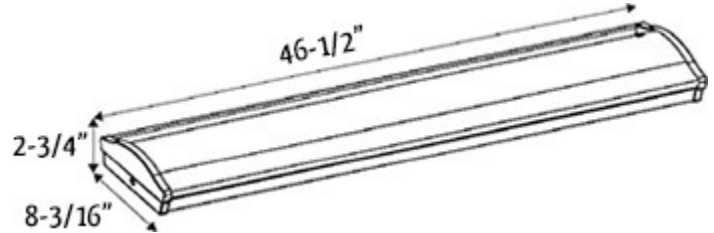

### DIMENSIONS:

46-1/2" (L) x 8-3/16" (W) x 2-3/4" (H)

**WA-4FT-30W-50K-D**  
**WA-4FT-30W-40K-D**  
**WA-4FT-30W-35K-D**

## LED WRAP-AROUND LIGHT

The LED Wrap-Around Light is a cost-effective, energy-efficient utility lighting fixture for surface-mount applications such as corridors, stairwells, public rooms, schools, hospitals, and utility areas.