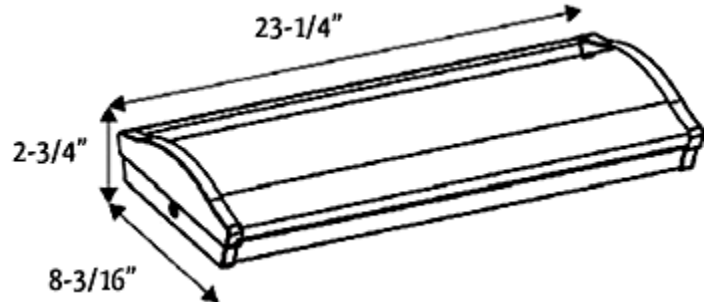

DIMENSIONS:

23-1/4" (L) x 8-3/16" (W) x 2-3/4" (H)

WA-2FT-25W-50K-D
WA-2FT-25W-40K-D
WA-2FT-25W-35K-D

LED WRAP-AROUND LIGHT

The LED Wrap-Around Light is a cost-effective, energy-efficient utility lighting fixture for surface-mount applications such as corridors, stairwells, public rooms, schools, hospitals, and utility areas.