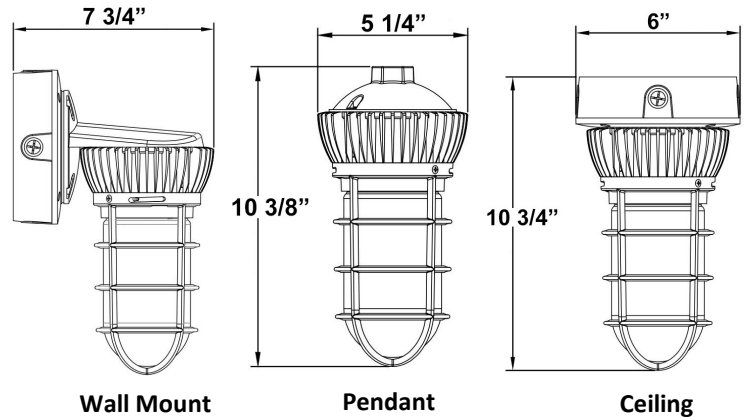

ELECTRICAL SPECIFICATIONS:

- Voltage: 120~277V/60Hz
- Wattage: 12 W
- Power factor: >0.95
- Efficacy: 75 LM/W

HOUSING SPECIFICATIONS:

- Die-Cast housing and guard
- Silver Powder-Coated Finish
- Frosted borosilidate glass
- Junction box can be replaced with standard round Weatherproof boxes
- Operating temperature: -40°F to 104°F
- IP Rating: IP65

CERTIFICATIONS: UL, DLC

JOB NAME: _____

DATE: _____

TYPE: _____

DIMENSIONS:

MODEL	WATTS	VOLTAGE	LUMENS	COLOR TEMP
VTU-12W-30K	12W	120~277 V	900LM	3000K
VTU-12W-50K	12W	120~277 V	900LM	5000K

LIGHTING SPECIFICATIONS: