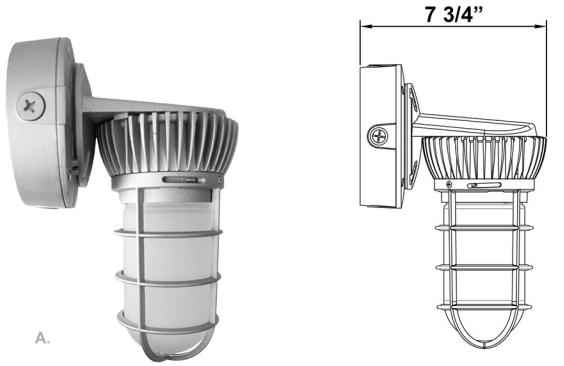

LED Universal Vapor Lights

A.

10 3/8" (L) x 7 3/4" (W)

10 3/8"

10 3/8" (L) x 5 1/4" (W)

10 3/4"

10 3/4" (L) x 6" (W)

Wattage

Die-Cast Aluminum with Powder Coat Finish
Silver

Beam Angles

Color Temperatures

Features

Factory-Installed Options

Catalog No.	Fig.	Catalog No.	Fig.
VTU-12W-30K	A.	VTU-20W-30K	A.
VTU-12W-50K	A.	VTU-20W-50K	A.