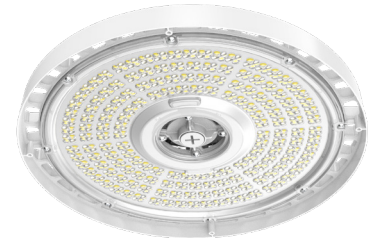

## Features

- Waterproof design, suitable for wet locations
- ADC12 Aluminum Heat Sink, Outdoor Powder Coating Finish
- Optical Lens: PC Materials High Light Transmittance, Anti-UV, Fire-Resistant
- Multi Color Temperature & Multi Power (Selectable Switch Located On The Driver Housing)

## Photometrics: UHXMAX-70-150W-MCTPB-SR-WH

BUG Rating: B4-U3-G1

Area 65'x 65' Mounting Height: 9'

## Other Views:

Side View

Top View

Bottom View