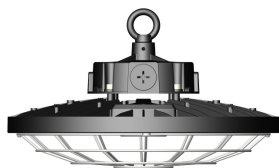

UHXMAX-WG-A
UHXMAX 70-150W Wireguard