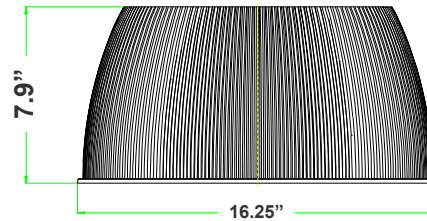

UHXMAX-PCC-A
UHXMAX 70-150W/ Reflector
Bottom Pc Cover