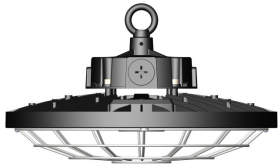

UHXMAX-WG-A
UHKMAX 70-150W Wireguard

FACTORY-INSTALLED OPTION:

OPT-HBC-125SB-WH
STRAIGHT BLADE PLUG 10FT, 15A,
125V, 18/3TL, WHT

OPT-HBC-125TL-WH
NEMA TWIST-LOCK PLUG 8FT, 15A,
125V, 16/3TL, WHT