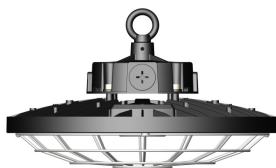

UHXMAX-WG-B
UHXMAX 120-200W Wireguard