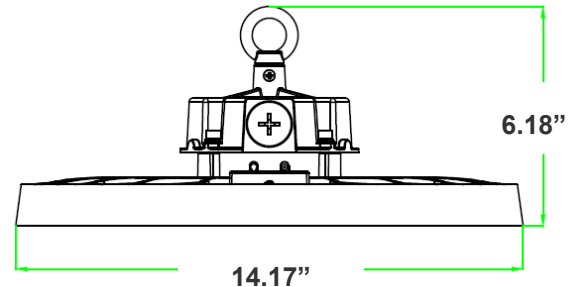

Customer Name: \_\_\_\_\_

Project Name: \_\_\_\_\_

Note: \_\_\_\_\_

Type: \_\_\_\_\_

Avail. Finishes:

6.18"(H) X 14.17"(W)

In a aluminium shell designed for heat dissipation, UHX is IP65 water resistant rated and ideal for general site lighting, alleys, loading docks, doorways, pathways, parking areas, warehouses and storage buildings.