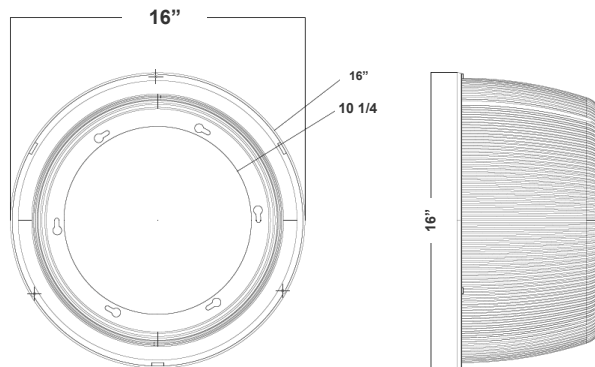

UHX-PCDC
UHX SERIES PC DROP LENS
COVER FOR REFLECTORS, FITS
ALL SIZES