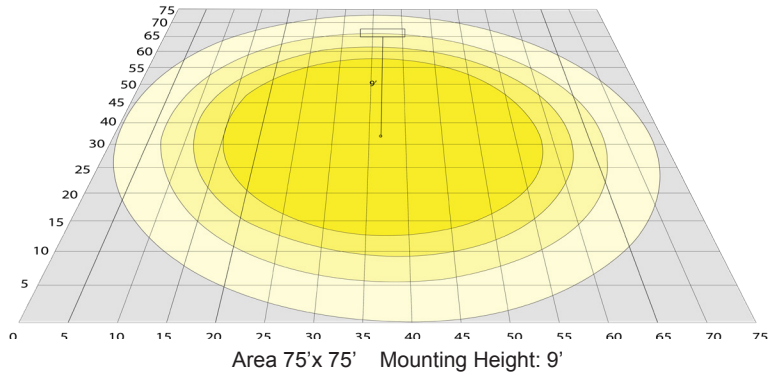

BUG Rating: B4-U3-G2

Area 75'x 75' Mounting Height: 9'

Other Views:

Side View

Top View

Bottom View

Performance Table: UHX-230W-MCTP-WH-480V

MODEL NO.	Wattage	Voltage	Lumens	Color Temp	BUG Rating	LPW
UHX-230W-MCTP-WH-480V	100W	480V	12500LM	3000K	B4-U3-G2	125
	150W		18750LM	4000K		
	200W		25000LM	5000K		
	230W		28750LM	5700K		