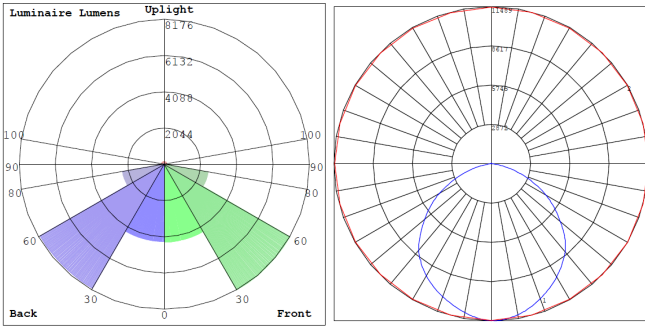

BUG Rating: B4-U3-G2

Area 75'x 75' Mounting Height: 9'

Other Views:

Side View

Top View

Bottom View

Performance Table: UHX-230W-MCTP-WH-480V

MODEL NO.	Wattage	Voltage	Lumens	Color Temp	BUG Rating	LPW
UHX-230W-MCTP-WH-480V	100W	480V	12500LM	3000K	B4-U3-G2	125
	150W		18750LM	4000K		
	200W		25000LM	5000K		
	230W		28750LM	5700K		