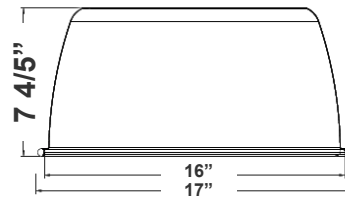

UHX-PCR-B
UHX SERIES PRISMATIC PC
REFLECTOR