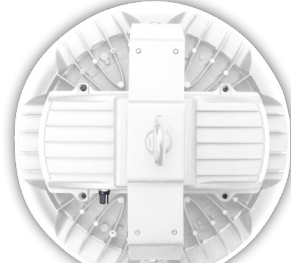

BUG Rating: B4-U3-G2

Area 75'x 75' Mounting Height: 9'

Other Views:

Side View

Top View

Bottom View

Performance Table: UHX-230W-MCTP-WH-480V

MODEL NO.	Wattage	Voltage	Lumens	Color Temp	BUG Rating	LPW
UHX-230W-MCTP-WH-480V	100W	480V	12500LM	3000K	B4-U3-G2	125
	150W		18750LM	4000K		
	200W		25000LM	5000K		
	230W		28750LM	5700K		

Sample Ordering

Model Wattage Color Temp. Housing Voltage

UHX - 230W - MCTP - WH - 480V

Accessory

HB-RING = HIGHBAY TOP RING ADAPTER, 1/2in
 HB-EB-50/75 = HIGHBAY EXPANSION BUSHING FROM 1/2in TO 3/4"
 UHX-SMB = UHX SERIES SURFACE MOUNTING YOKE BRACKET
 UHX-WG-A = UHX SERIES WIRE GUARD, FITS ON FIXTURES
 UHX-SC = UHX SERIES 11" SAFETY CABLE
 UHX-ALR-B = UHX SERIES ALUM. REFLECTOR
 UHX-ALRW-B = 90° ALUM. REFLECTOR
 UHX-PCR-B = UHX SERIES PRISMATIC PC REFLECTOR
 UHX-PCDC = UHX SERIES PC DROP LENS COVER FOR REFLECTORS
 UHX-PCC = UHX SERIES PC BOTTOM COVER FOR REFLECTORS
 UXH-FL-C = UHX SERIES REPLACEMENT FROSTED GLASS LENS

Factory-Installed Option:

Blank = No Accessory
 OPT-EM-UHX = EXTERNAL EMERGENCY BACKUP BATTERY INSTALLED ON TOP OF THE FIXTURE

Example:

1. UHX-230W-MCTP-WH-480V (FOR UHX 230W MCTP WHITE FIXTURE 480V)
2. UHX-230W-MCTP-WH-480V HB-RING (FOR UHX 230W MCTP WHITE FIXTURE 480V)
(HIGHBAY TOP RING ADAPTER, 1/2in)