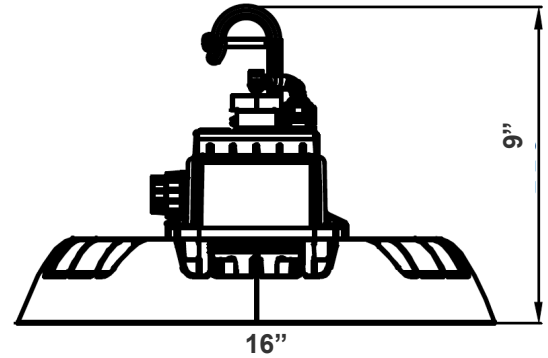

Type: _____

SELECTION:

9" (H) X 16" (D)

In a aluminium shell designed for heat dissipation, UHX is IP65 water resistant rated and ideal for general site lighting, alleys, loading docks, doorways, pathways, parking areas, warehouses and storage buildings.