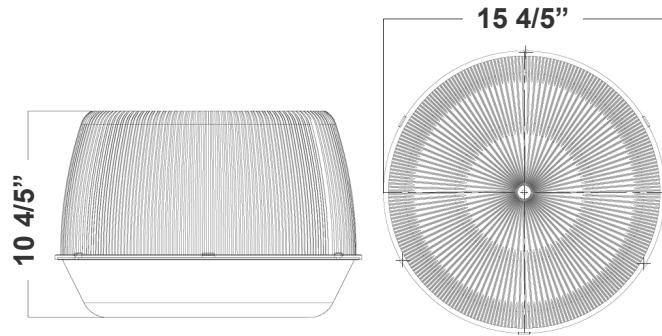

HB-EB-50/75
HIGHBAY EXPANSION
BUSHING FROM 1/2in TO
3/4"

UHX-SMB
UHX SERIES SURFACE
MOUNTING YOKE
BRACKET
(Can be painted)

UHX-WG-A
UHX SERIES WIRE
GUARD, FITS ON
FIXTURES

UXH-FL-C
UHX SERIES
REPLACEMENT FROSTED
GLASS LENS

UHX-SC
UHX SERIES 11"
SAFETY CABLE

FACTORY-INSTALLED OPTION:

OPT-EM-UHX
EXTERNAL EMERGENCY
BACKUP BATTERY INSTALLED
ON TOP OF THE FIXTURE
(The bracket can be painted)

Dimensions:

UHX-PCC
UHX SERIES PC BOTTOM COVER
FOR REFLECTORS