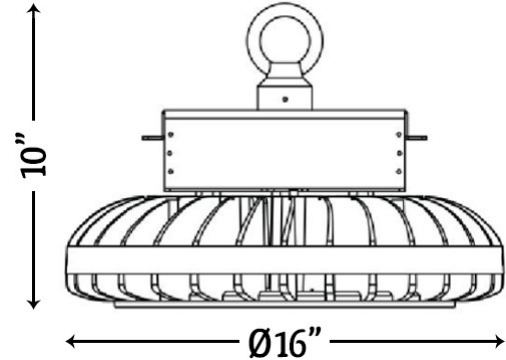

DIMENSIONS:

Ø16"(OD) x 10"(H)

UHB-360-CW UHB-360-NW

LED UFO HIGH BAY FIXTURES

Ideal for general site lighting, alleys, loading docks, doorway, pathway and parking areas.

ELECTRICAL SPECIFICATIONS:

- Voltage: 120-277VAC 50/60Hz
- Wattage: 360W
- Other wattages: 100W, 150W, 300W
- Power factor: >0.9
- Efficacy: 125LM/W

CERTIFICATIONS: UL, DLC

MODEL	WATTS	VOLTAGE	LUMENS	COLOR TEMP
UHB-360-CW	360W	120~277V AC	46000 LM	5000K
UHB-360-NW	360W	120~277V AC	46000 LM	4000K

PHOTOMETRICS:

Illuminance at a Distance

	Center Beam fc	Beam Width	
17.0ft	75.8 fc	33.7 ft	33.2 ft
34.0ft	18.9 fc	67.4 ft	66.3 ft
51.0ft	8.4 fc	101.1 ft	99.5 ft
68.0ft	4.7 fc	134.8 ft	132.7 ft
85.0ft	3.0 fc	168.5 ft	165.9 ft
102.0ft	2.1 fc	202.2 ft	199.0 ft