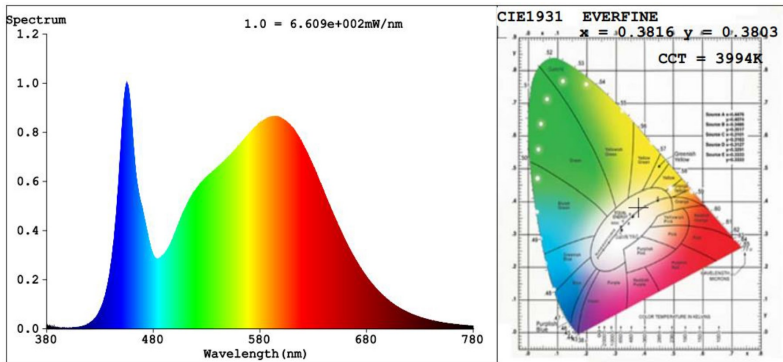

LIGHTING SPECIFICATIONS:

- LED type/brand: LumiLEDs
- Total lumens: 46000LM
- Color temperature: 4000K / 5000K
- Color rendering index: >82
- Beam angle: 90°

WARRANTY: 5 years

UHB-360-CW UHB-360-NW

LED UFO HIGH BAY FIXTURES

CERTIFICATIONS: UL, DLC

MODEL	WATTS	VOLTAGE	LUMENS	COLOR TEMP
UHB-360-CW	360W	120~277V AC	46000 LM	5000K
UHB-360-NW	360W	120~277V AC	46000 LM	4000K

PHOTOMETRICS:

Illuminance at a Distance

	Center Beam fc	Beam Width	
17.0ft	75.8 fc	33.7 ft	33.2 ft
34.0ft	18.9 fc	67.4 ft	66.3 ft
51.0ft	8.4 fc	101.1 ft	99.5 ft
68.0ft	4.7 fc	134.8 ft	132.7 ft
85.0ft	3.0 fc	168.5 ft	165.9 ft
102.0ft	2.1 fc	202.2 ft	199.0 ft