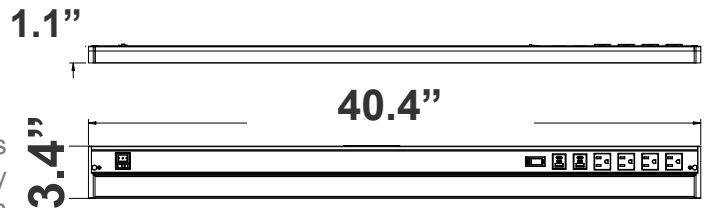

Project Name: _____

Note: _____

Type: _____

The Undercabinet Series with Receptacles and USB Ports provides versatile and convenient power solutions for a variety of applications. Available in multiple configurations, each model is designed to meet different power needs, featuring a combination of outlets, USB ports, and USB-C ports. The integrated reset switch ensures safety by cutting off power if the total load current exceeds 15A. These sleek, compact units are perfect for spaces requiring additional power options without compromising on aesthetics.

3.4"(H) X 40.4"(W) X 1.1"(D)

Features

- 5-Year Warranty
- Lifespan: 50,000 Hrs.
- Extruded Aluminum Housing With Glass lens

Technical Specifications

Electrical:

- Voltage: 120V/60Hz
- Wattage: 20W
- LED Wattage: >0.95
- THD: <20%
- Efficacy: 60 LM/W

Mechanical:

- Includes 4 outlets, 2 USB ports, 2 USB-C ports, and 1 reset switch. The reset switch will cut off power once the total load current exceeds 15A
- Aluminum Housing With PC lens
- Increase Energy Savings And Shorten Payback Period
- 5-Step Color-Temperature Switch on Front
- 3-Step Power & Brightness Switch on Front
 - On/Off
 - 50%
 - 100%
- 3/8" KOs Cable Connector Included Instant-on to Full Brightness
- Operating Temperature: -4 F° to 114 F°
- IP Rating: IP20