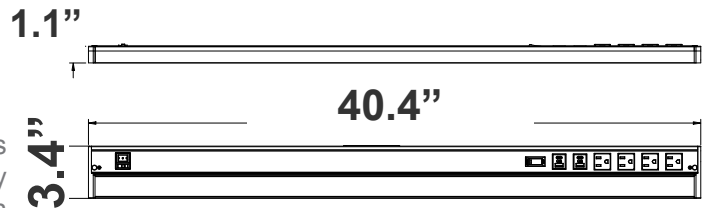

Project Name: \_\_\_\_\_

Note: \_\_\_\_\_

Type: \_\_\_\_\_

The Undercabinet Series with Receptacles and USB Ports provides versatile and convenient power solutions for a variety of applications. Available in multiple configurations, each model is designed to meet different power needs, featuring a combination of outlets, USB ports, and USB-C ports. The integrated reset switch ensures safety by cutting off power if the total load current exceeds 15A. These sleek, compact units are perfect for spaces requiring additional power options without compromising on aesthetics.

3.4"(H) X 40.4"(W) X 1.1"(D)