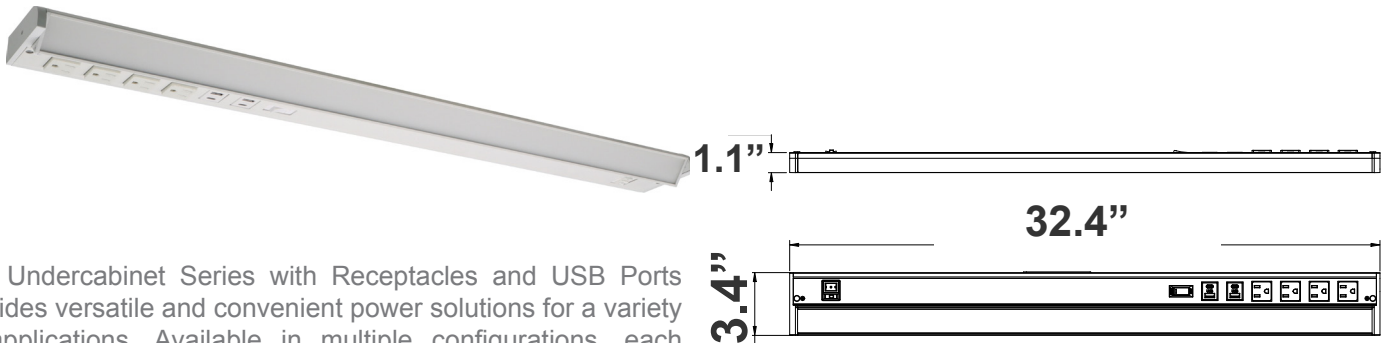

UCR SERIES UNDERCABINET LIGHTING

UCR-32-WHT

WESTGATE
THE FUTURE IS HERE...AND IT'S QUITE BRIGHT!

UNDERCABINET SERIES WITH RECEPTACLES AND USB PORTS

MCT5 Multi Color Temperature (Selectable)

Customer Name: _____

Project Name: _____

Note: _____

Type: _____

The Undercabinet Series with Receptacles and USB Ports provides versatile and convenient power solutions for a variety of applications. Available in multiple configurations, each model is designed to meet different power needs, featuring a combination of outlets, USB ports, and USB-C ports. The integrated reset switch ensures safety by cutting off power if the total load current exceeds 15A. These sleek, compact units are perfect for spaces requiring additional power options without compromising on aesthetics.

3.4"(H) X 32.4"(W) X 1.1"(D)

Features

- 7-Year Warranty
- Lifespan: 50,000 Hrs.
- Extruded Aluminum Housing With Glass lens

Technical Specifications

Electrical:

- Voltage: 120V/60Hz
- Wattage: 16W
- LED Wattage: >0.95
- THD: <20%
- Efficacy: 60 LM/W

Mechanical:

- Includes 4 outlets, 2 USB ports, 2 USB-C ports, and 1 reset switch. The reset switch will cut off power once the total load current exceeds 15A
- Aluminum Housing With PC lens
- Increase Energy Savings And Shorten Payback Period
- 5-Step Color-Temperature Switch on Front
- 3-Step Power & Brightness Switch on Front
 - On/Off
 - 50%
 - 100%
- 3/8" KOs Cable Connector Included Instant-on to Full Brightness
- Operating Temperature: -4 F° to 114 F°
- IP Rating: IP20