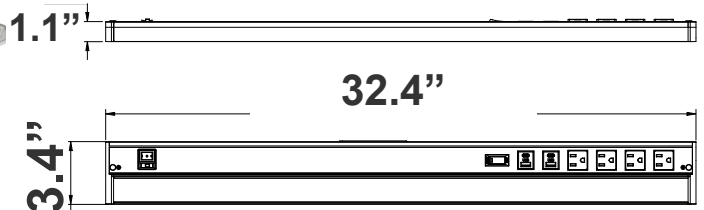

Project Name: \_\_\_\_\_

Note: \_\_\_\_\_

Type: \_\_\_\_\_

The Undercabinet Series with Receptacles and USB Ports provides versatile and convenient power solutions for a variety of applications. Available in multiple configurations, each model is designed to meet different power needs, featuring a combination of outlets, USB ports, and USB-C ports. The integrated reset switch ensures safety by cutting off power if the total load current exceeds 15A. These sleek, compact units are perfect for spaces requiring additional power options without compromising on aesthetics.

3.4"(H) X 32.4"(W) X 1.1"(D)