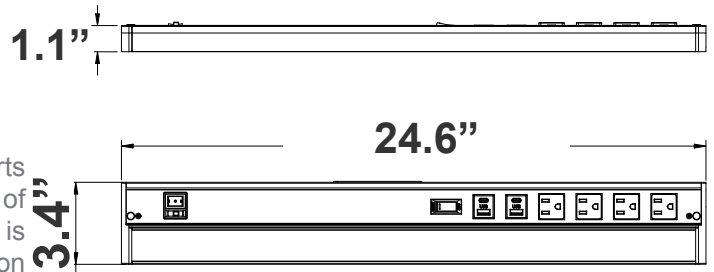

Project Name: _____

Note: _____

Type: _____

The Undercabinet Series with Receptacles and USB Ports provides versatile and convenient power solutions for a variety of applications. Available in multiple configurations, each model is designed to meet different power needs, featuring a combination of outlets, USB ports, and USB-C ports. The integrated reset switch ensures safety by cutting off power if the total load current exceeds 15A. These sleek, compact units are perfect for spaces requiring additional power options without compromising on aesthetics.

3.4"(H) X 24.6"(W) X 1.1"(D)

Features

- 7-Year Warranty
- Lifespan: 50,000 Hrs.
- Extruded Aluminum Housing With Glass lens

Technical Specifications

Electrical:

- Voltage: 120V/60Hz
- Wattage: 12W
- LED Wattage: >0.95
- THD: <20%
- Efficacy: 60 LM/W

Mechanical:

- Contains 3 outlets, 2 USB ports, 2 USB-C ports, and 1 reset switch. The reset switch will cut off power once the total load current exceeds 15A
- Aluminum Housing With PC lens
- Increase Energy Savings And Shorten Payback Period
- 5-Step Color-Temperature Switch on Front
- 3-Step Power & Brightness Switch on Front
 - On/Off
 - 50%
 - 100%
- 3/8" KOs Cable Connector Included Instant-on to Full Brightness
- Operating Temperature: -4 F° to 114 F°
- IP Rating: IP20

Side View

Front View

Performance Table: UCR-24-WHT

MODEL NO.	WATTS	Lumens	Color Temp.	BUG Rating	LPW
UCR-24-WHT	12W	720LM	2700K 3000K 3500K 4000K 5000K	B1-U2-G2	60

Sample Ordering

Model	Size	Color
UCA	24	WHT