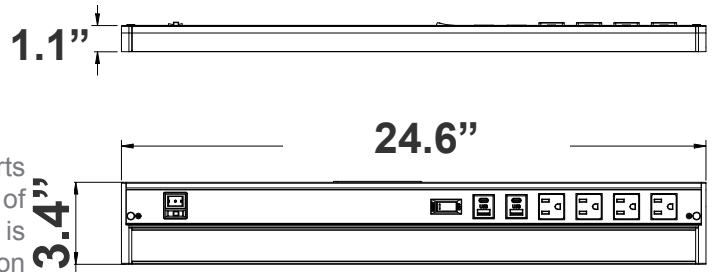

Project Name: _____

Note: _____

Type: _____

The Undercabinet Series with Receptacles and USB Ports provides versatile and convenient power solutions for a variety of applications. Available in multiple configurations, each model is designed to meet different power needs, featuring a combination of outlets, USB ports, and USB-C ports. The integrated reset switch ensures safety by cutting off power if the total load current exceeds 15A. These sleek, compact units are perfect for spaces requiring additional power options without compromising on aesthetics.

3.4"(H) X 24.6"(W) X 1.1"(D)

Features

- 5-Year Warranty
- Lifespan: 50,000 Hrs.
- Extruded Aluminum Housing With Glass lens

Technical Specifications

Electrical:

- Voltage: 120V/60Hz
- Wattage: 12W
- LED Wattage: >0.95
- THD: <20%
- Efficacy: 60 LM/W

Mechanical:

- Contains 3 outlets, 2 USB ports, 2 USB-C ports, and 1 reset switch. The reset switch will cut off power once the total load current exceeds 15A
- Aluminum Housing With PC lens
- Increase Energy Savings And Shorten Payback Period
- 5-Step Color-Temperature Switch on Front
- 3-Step Power & Brightness Switch on Front
 - On/Off
 - 50%
 - 100%
- 3/8" KOs Cable Connector Included Instant-on to Full Brightness
- Operating Temperature: -4 F° to 114 F°
- IP Rating: IP20
- 5-Year Warranty

Side View

Front View

Performance Table: UCR-24-WHT

MODEL NO.	WATTS	Lumens	Color Temp.	BUG Rating	LPW
UCR-24-WHT	12W	720LM	2700K 3000K 3500K 4000K 5000K	B1-U2-G2	60

Sample Ordering

Model	Size	Color
UCA	24	WHT