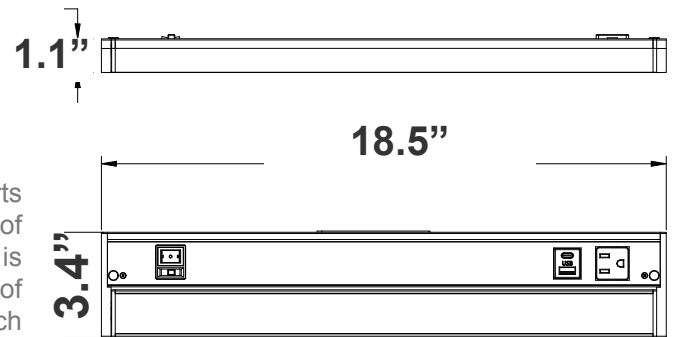

Project Name: _____

Note: _____

Type: _____

3.4"(H) X 18.5"(W) X 1.1"(D)

The Undercabinet Series with Receptacles and USB Ports provides versatile and convenient power solutions for a variety of applications. Available in multiple configurations, each model is designed to meet different power needs, featuring a combination of outlets, USB ports, and USB-C ports. The integrated reset switch ensures safety by cutting off power if the total load current exceeds 15A. These sleek, compact units are perfect for spaces requiring additional power options without compromising on aesthetics.

Mechanical:

- Aluminum Housing With PC lens
- Features 1 outlet, 1 USB port, and 1 USB-C port
- Increase Energy Savings And Shorten Payback Period
- 5-Step Color-Temperature Switch on Front
- 3-Step Power & Brightness Switch on Front
 - On/Off
 - 50%
 - 100%
- 3/8" KOs Cable Connector Included Instant-on to Full Brightness
- Operating Temperature: -4 F° to 114 F°
- IP Rating: IP20
- 5-Year Warranty

Side View

Front View

Performance Table: UCR-18-WHT

MODEL NO.	WATTS	Lumens	Color Temp.	BUG Rating	LPW
UCR-18-WHT	8W	480LM	2700K 3000K 3500K 4000K 5000K	B1-U2-G2	60

Sample Ordering

Model	Size	Color
UCA	18	WHT