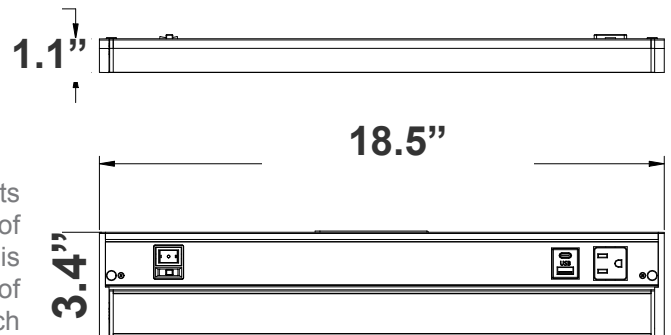

Project Name: _____

Note: _____

Type: _____

3.4"(H) X 18.5"(W) X 1.1"(D)

The Undercabinet Series with Receptacles and USB Ports provides versatile and convenient power solutions for a variety of applications. Available in multiple configurations, each model is designed to meet different power needs, featuring a combination of outlets, USB ports, and USB-C ports. The integrated reset switch ensures safety by cutting off power if the total load current exceeds 15A. These sleek, compact units are perfect for spaces requiring additional power options without compromising on aesthetics.

Lens View

Side View

Front View

Performance Table: UCR-18-WHT

MODEL NO.	WATTS	Lumens	Color Temp.	BUG Rating	LPW
UCR-18-WHT	8W	480LM	2700K 3000K 3500K 4000K 5000K	B1-U2-G2	60

Sample Ordering

Model	Size	Color
UCA	18	WHT