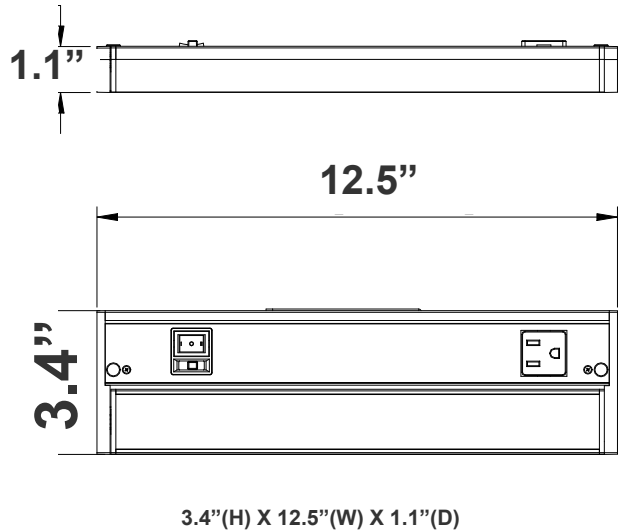

Features

- 7-Year Warranty
- Lifespan: 50,000 Hrs.
- Extruded Aluminum Housing With Glass lens

Technical Specifications

Electrical:

- Voltage: 120V/60Hz
- Wattage: 5W
- LED Wattage: >0.95
- THD: <20%
- Efficacy: 60 LM/W

Mechanical:

- Equipped with 1 outlet
- Aluminum Housing With PC lens
- Increase Energy Savings And Shorten Payback Period
- 5-Step Color-Temperature Switch on Front
- 3-Step Power & Brightness Switch on Front
  - On/Off
  - 50%
  - 100%
- 3/8" KOs Cable Connector Included Instant-on to Full Brightness
- Operating Temperature: -4 F° to 114 F°
- IP Rating: IP20

Lighting:

- Total Lumens: 300LM
- Color Temperature: 2700K/3000K/3500K/4000K/5000K
- Color Rendering Index: >90
- Beam Angle: 110°
- Lifespan: 50,000 Hrs.

Applications:

- Ideal for kitchens, offices, workshops, and any space where additional power is needed, the Undercabinet Series with Receptacles and USB Ports offers a practical solution for powering multiple devices simultaneously. Perfect for undercabinet installations, these units provide easy access to power for small appliances, gadgets, and charging stations, enhancing the functionality and efficiency of your workspace.

Other Model:

- 8W | 480LM | UCR-18-WHT • 12W | 720LM | UCR-24-WHT • 16W | 960LM | UCR-32-WHT • 20W | 1200LM | UCR-40-WHT

Phone: (877) 805-2252 | Fax: (877) 805-2252
www.westgatemfg.com

WG-03012022