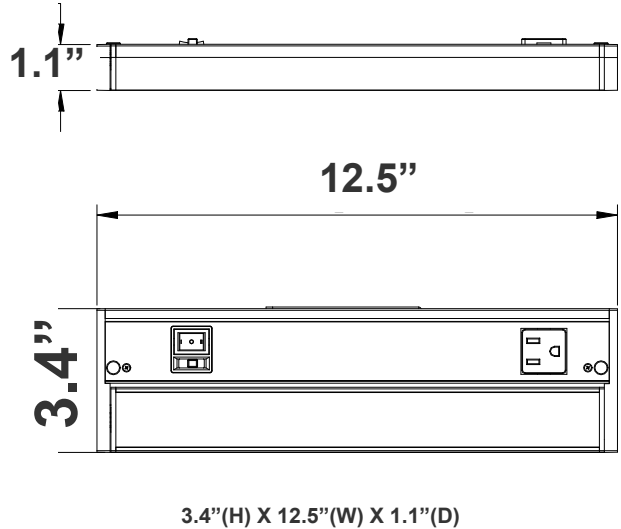

Features

- 5-Year Warranty
- Lifespan: 50,000 Hrs.
- Extruded Aluminum Housing With Glass lens

Technical Specifications

Electrical:

- Voltage: 120V/60Hz
- Wattage: 5W
- LED Wattage: >0.95
- THD: <20%
- Efficacy: 60 LM/W

Mechanical:

- Equipped with 1 outlet
- Aluminum Housing With PC lens
- Increase Energy Savings And Shorten Payback Period
- 5-Step Color-Temperature Switch on Front
- 3-Step Power & Brightness Switch on Front
  - On/Off
  - 50%
  - 100%
- 3/8" KOs Cable Connector Included Instant-on to Full Brightness
- Operating Temperature: -4 F° to 114 F°
- IP Rating: IP20
- 5-Year Warranty

Lighting:

- Total Lumens: 300LM
- Color Temperature: 2700K/3000K/3500K/4000K/5000K
- Color Rendering Index: >90
- Beam Angle: 110°
- Lifespan: 50,000 Hrs.

Applications:

- Ideal for kitchens, offices, workshops, and any space where additional power is needed, the Undercabinet Series with Receptacles and USB Ports offers a practical solution for powering multiple devices simultaneously. Perfect for undercabinet installations, these units provide easy access to power for small appliances, gadgets, and charging stations, enhancing the functionality and efficiency of your workspace.

Other Model:

- 8W | 480LM | UCR-18-WHT • 12W | 720LM | UCR-24-WHT • 16W | 960LM | UCR-32-WHT • 20W | 1200LM | UCR-40-WHT

Phone: (877) 805-2252 | Fax: (877) 805-2252
www.westgatemfg.com

WG-03012022