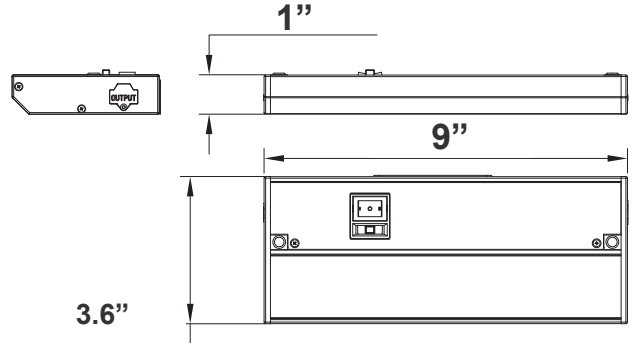

UCE SERIES UNDERCABINET LIGHTING

UCE-9-WHT
BUILDER SERIES 5CCT HARD-WIRE UNDER CABINET LIGHT, OPTIONAL CORD

MCT5 Multi Color Temperature (Selectable)

Customer Name: _____

Project Name: _____

Note: _____ Type: _____

3.6"(H) X 9"(W) X 1"(D)

Brighten up your kitchen or workspace with our Builder-series undercabinet lights! Featuring a color temperature selectable switch and brightness adjustment, these lights offer customizable illumination to suit any environment. Experience the perfect blend of affordability, functionality, and innovation with Westgate Mfg. lighting solutions.

Features

- 5-Year Warranty
- Linkable Up To 200W
- Lifespan: 50000 Hrs
- Extruded Aluminum Housing With PC lens.

Technical Specifications

Electrical:

- Voltage: 120V/60Hz
- Wattage: 3W
- LED Wattage: >0.95
- THD: <20%
- Efficacy: 60 LM/W

Mechanical:

- Increase Energy Savings And Shorten Payback Period
- 5-Step Color-Temperature Switch on Front
- 3-Step Power & Brightness Switch on Front
  - On/Off
  - 50%
  - 100%
- 3/8" KOs Cable Connector Included Instant-on to Full Brightness
- Link Fixtures Together With A Linkable Connector
- Operating Temperature: -4 F° to 114 F°
- IP Rating: IP20

Lighting:

- Dimmable: Triac Dimmable
- Total Lumens: 180LM
- Color Temperature: 2700K/3000K/3500K/4000K/5000K (Based on 5000K and maximum Brightness)
- Color Rendering Index: >90
- Beam Angle: 110°
- Lifespan: 50000 Hrs.

Applications:

- Undercabinet Lighting
- Hospitality Lighting
- Residential Lighting

Other Model:

- 5W | 300LM | UCE-12-WHT
- 8W | 480LM | UCE-18-WHT
- 10W | 600LM | UCE-21-WHT
- 12W | 720LM | UCE-24-WHT
- 16W | 960LM | UCE-32-WHT
- 20W | 1200LM | UCE-40-WHT