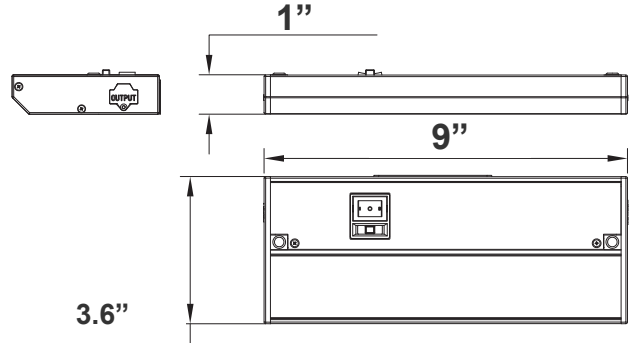

UCE SERIES UNDERCABINET LIGHTING

UCE-9-WHT
BUILDER SERIES 5CCT HARD-WIRE UNDER CABINET LIGHT, OPTIONAL CORD

MCT5 Multi Color Temperature (Selectable)

Customer Name: _____

Project Name: _____

Note: _____ Type: _____

3.6"(H) X 9"(W) X 1"(D)

Brighten up your kitchen or workspace with our Builder-series undercabinet lights! Featuring a color temperature selectable switch and brightness adjustment, these lights offer customizable illumination to suit any environment. Experience the perfect blend of affordability, functionality, and innovation with Westgate Mfg. lighting solutions.

Features

- 5-Year Warranty
- Linkable Up To 200W
- Lifespan: 50000 Hrs
- Extruded Aluminum Housing With PC lens.

Technical Specifications

Electrical:

- Voltage: 120V/60Hz
- Wattage: 3W
- LED Wattage: >0.95
- THD: <20%
- Efficacy: 60 LM/W

Mechanical:

- Increase Energy Savings And Shorten Payback Period
- 5-Step Color-Temperature Switch on Front
- 3-Step Power & Brightness Switch on Front
  - On/Off
  - 50%
  - 100%
- 3/8" KOs Cable Connector Included Instant-on to Full Brightness
- Link Fixtures Together With A Linkable Connector
- Operating Temperature: -4 F° to 114 F°
- IP Rating: IP20
- 5-Year Warranty

Lighting:

- Dimmable: Triac Dimmable
- Total Lumens: 180LM
- Color Temperature: 2700K/3000K/3500K/4000K/5000K (Based on 5000K and maximum Brightness)
- Color Rendering Index: >90
- Beam Angle: 110°
- Lifespan: 50000 Hrs.

Applications:

- Undercabinet Lighting
- Hospitality Lighting
- Residential Lighting

Other Model:

- 5W | 300LM | UCE-12-WHT
- 8W | 480LM | UCE-18-WHT
- 10W | 600LM | UCE-21-WHT
- 12W | 720LM | UCE-24-WHT
- 16W | 960LM | UCE-32-WHT
- 20W | 1200LM | UCE-40-WHT