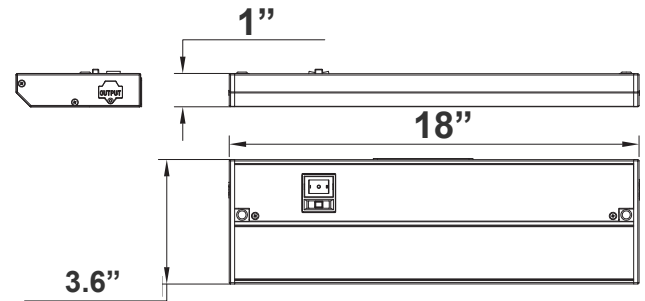

UCE SERIES UNDERCABINET LIGHTING

UCE-18-WHT

BUILDER SERIES 5CCT HARD-WIRE UNDER CABINET LIGHT, OPTIONAL CORD

MCT5 Multi Color Temperature (Selectable)

WESTGATE
THE FUTURE IS HERE...AND IT'S QUITE BRIGHT!

Customer Name: _____

Project Name: _____

Note: _____

Type: _____

3.6"(H) X 18"(W) X 1"(D)

Brighten up your kitchen or workspace with our Builder-series undercabinet lights! Featuring a color temperature selectable switch and brightness adjustment, these lights offer customizable illumination to suit any environment. Experience the perfect blend of affordability, functionality, and innovation with Westgate Mfg. lighting solutions.

Features

- 5-Year Warranty
- Lifespan: 50000 Hrs
- Extruded Aluminum Housing With PC lens

Technical Specifications

Electrical:

- Voltage: 120V/60Hz
- Wattage: 8W
- LED Wattage: >0.95
- THD: <20%
- Efficacy: 60 LM/W

Mechanical:

- Increase Energy Savings And Shorten Payback Period
- 5-Step Color-Temperature Switch on Front
- 3-Step Power & Brightness Switch on Front
  - On/Off
  - 50%
  - 100%
- 3/8" KOs Cable Connector Included Instant-on to Full Brightness
- Link Fixtures Together With A Linkable Connector
- Operating Temperature: -4 F° to 114 F°
- IP Rating: IP20

Lighting:

- Dimmable: Triac Dimmable
- Total Lumens: 480LM
- Color Temperature: 2700K/3000K/3500K/4000K/5000K (Based on 5000K and maximum Brightness)
- Color Rendering Index: >90
- Beam Angle: 110°
- Lifespan: 50000 Hrs.

Applications:

- Undercabinet Lighting
- Hospitality Lighting
- Residential Lighting

Other Model:

- 3W | 180LM | UCE-9-WHT • 5W | 300LM | UCE-12-WHT • 10W | 600LM | UCE-21-WHT • 12W | 720LM | UCE-24-WHT
- 16W | 960LM | UCE-32-WHT • 20W | 1200LM | UCE-40-WHT

Phone: (877) 805-2252 | Fax: (877) 805-2252
www.westgatemfg.com

WG-03012022