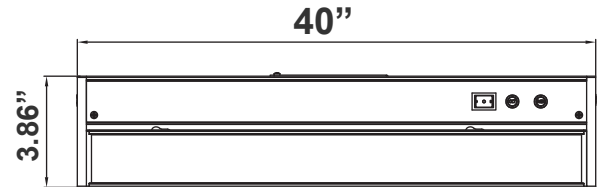

Project Name: \_\_\_\_\_

Note: \_\_\_\_\_

Type: \_\_\_\_\_

3.86"(H) X 40"(W) X 1"(D)

Illuminate your space with our RGBW & 3CCT Under Cabinet Light, featuring 9 dynamic modes for versatile lighting. With push-button color control, easily switch between vibrant colors and adjustable white temperatures to suit any mood or task. Ideal for kitchens, offices, and more, this sleek fixture combines style with practical functionality.