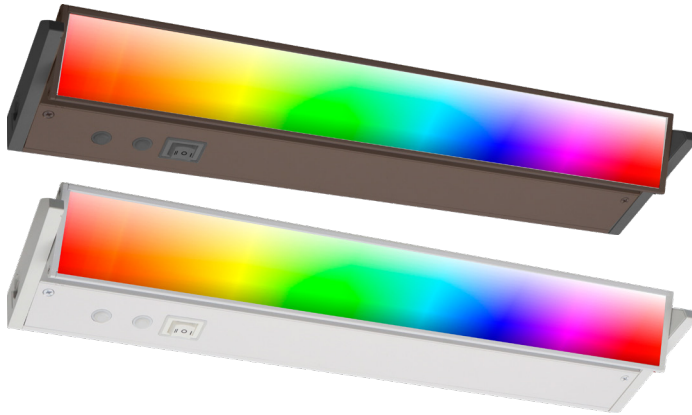

UCA SERIES UNDERCABINET LIGHTING

UCA-RGBW-PB-32-BR
UCA-RGBW-PB-32-WH

RGBW (9 MODES) & 3CCT UNDER CABINET LIGHT. PUSH-BUTTON COLOR CONTROL

MCT Multi Color Temperature (Selectable)

Customer Name: _____

Project Name: _____

Note: _____

Type: _____

3.86"(H) X 32"(W) X 1"(D)

Illuminate your space with our RGBW & 3CCT Under Cabinet Light, featuring 9 dynamic modes for versatile lighting. With push-button color control, easily switch between vibrant colors and adjustable white temperatures to suit any mood or task. Ideal for kitchens, offices, and more, this sleek fixture combines style with practical functionality.

Mechanical:

- Extruded Aluminum Housing With Glass lens
- Increase Energy Savings And Shorten Payback Period
- 5-Step Color-Temperature Switch on Front
- 3-Step Power & Brightness Switch on Front
 - On/Off
 - 50%
 - 100%
- 3/8" KOs Cable Connector Included Instant-on to Full Brightness
- Link Fixtures Together With A Linkable Connector
- Operating Temperature: -4 F° to 114 F°
- IP Rating: IP20