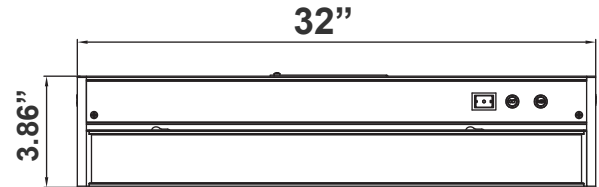

Note: _____

Type: _____

3.86"(H) X 32"(W) X 1"(D)

Illuminate your space with our RGBW & 3CCT Under Cabinet Light, featuring 9 dynamic modes for versatile lighting. With push-button color control, easily switch between vibrant colors and adjustable white temperatures to suit any mood or task. Ideal for kitchens, offices, and more, this sleek fixture combines style with practical functionality.

Mechanical:

- Extruded Aluminum Housing With Glass lens
- Increase Energy Savings And Shorten Payback Period
- 5-Step Color-Temperature Switch on Front
- 3-Step Power & Brightness Switch on Front
 - On/Off
 - 50%
 - 100%
- 3/8" KOs Cable Connector Included Instant-on to Full Brightness
- Link Fixtures Together With A Linkable Connector
- Operating Temperature: -4 F° to 114 F°
- IP Rating: IP20