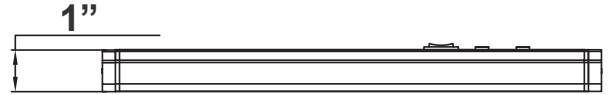

Note: _____

Type: _____

3.86"(H) X 32"(W) X 1"(D)

Illuminate your space with our RGBW & 3CCT Under Cabinet Light, featuring 9 dynamic modes for versatile lighting. With push-button color control, easily switch between vibrant colors and adjustable white temperatures to suit any mood or task. Ideal for kitchens, offices, and more, this sleek fixture combines style with practical functionality.