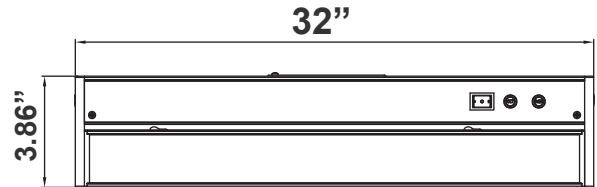

UCA SERIES UNDERCABINET LIGHTING

UCA-RGBW-PB-32-BR
UCA-RGBW-PB-32-WH

RGBW (9 MODES) & 3CCT UNDER CABINET LIGHT. PUSH-BUTTON COLOR CONTROL

MCT Multi Color Temperature (Selectable)

Customer Name: _____

Project Name: _____

Note: _____

Type: _____

3.86"(H) X 32"(W) X 1"(D)

Illuminate your space with our RGBW & 3CCT Under Cabinet Light, featuring 9 dynamic modes for versatile lighting. With push-button color control, easily switch between vibrant colors and adjustable white temperatures to suit any mood or task. Ideal for kitchens, offices, and more, this sleek fixture combines style with practical functionality.

Mechanical:

- Extruded Aluminum Housing With Glass lens
- Increase Energy Savings And Shorten Payback Period
- 5-Step Color-Temperature Switch on Front
- 3-Step Power & Brightness Switch on Front
 - On/Off
 - 50%
 - 100%
- 3/8" KOs Cable Connector Included Instant-on to Full Brightness
- Link Fixtures Together With A Linkable Connector
- Operating Temperature: -4 F° to 114 F°
- IP Rating: IP20