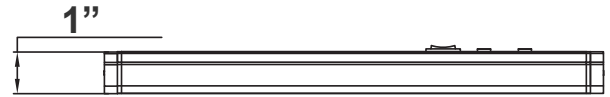

Project Name: \_\_\_\_\_

Note: \_\_\_\_\_

Type: \_\_\_\_\_

3.86"(H) X 24"(W) X 1"(D)

Illuminate your space with our RGBW & 3CCT Under Cabinet Light, featuring 9 dynamic modes for versatile lighting. With push-button color control, easily switch between vibrant colors and adjustable white temperatures to suit any mood or task. Ideal for kitchens, offices, and more, this sleek fixture combines style with practical functionality.