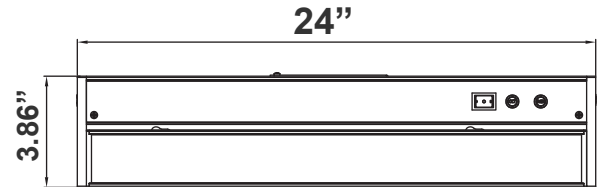

Note: _____

Type: _____

3.86"(H) X 24"(W) X 1"(D)

Illuminate your space with our RGBW & 3CCT Under Cabinet Light, featuring 9 dynamic modes for versatile lighting. With push-button color control, easily switch between vibrant colors and adjustable white temperatures to suit any mood or task. Ideal for kitchens, offices, and more, this sleek fixture combines style with practical functionality.

Mechanical:

- Extruded Aluminum Housing With Glass lens
- Increase Energy Savings And Shorten Payback Period
- 5-Step Color-Temperature Switch on Front
- 3-Step Power & Brightness Switch on Front
 - On/Off
 - 50%
 - 100%
- 3/8" KOs Cable Connector Included Instant-on to Full Brightness
- Link Fixtures Together With A Linkable Connector
- Operating Temperature: -4 F° to 114 F°
- IP Rating: IP20