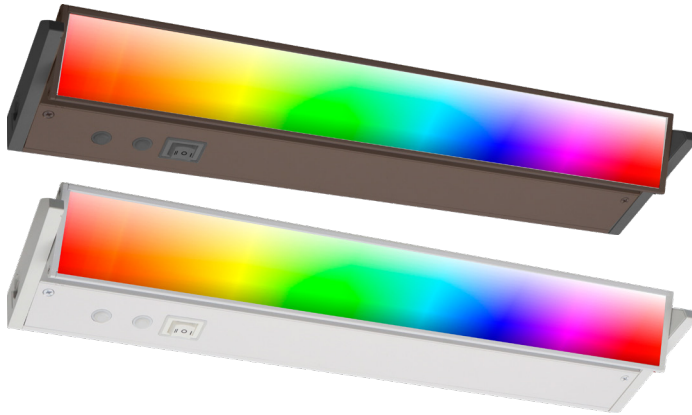

UCA SERIES UNDERCABINET LIGHTING

UCA-RGBW-PB-18-BR
UCA-RGBW-PB-18-WH

RGBW (9 MODES) & 3CCT UNDER CABINET LIGHT. PUSH-BUTTON COLOR CONTROL

MCT Multi Color Temperature (Selectable)

Customer Name: _____

Project Name: _____

Note: _____

Type: _____

3.86"(H) X 18"(W) X 1"(D)

Illuminate your space with our RGBW & 3CCT Under Cabinet Light, featuring 9 dynamic modes for versatile lighting. With push-button color control, easily switch between vibrant colors and adjustable white temperatures to suit any mood or task. Ideal for kitchens, offices, and more, this sleek fixture combines style with practical functionality.

Mechanical:

- Extruded Aluminum Housing With Glass lens
- Increase Energy Savings And Shorten Payback Period
- 5-Step Color-Temperature Switch on Front
- 3-Step Power & Brightness Switch on Front
 - On/Off
 - 50%
 - 100%
- 3/8" KOs Cable Connector Included Instant-on to Full Brightness
- Link Fixtures Together With A Linkable Connector
- Operating Temperature: -4 F° to 114 F°
- IP Rating: IP20