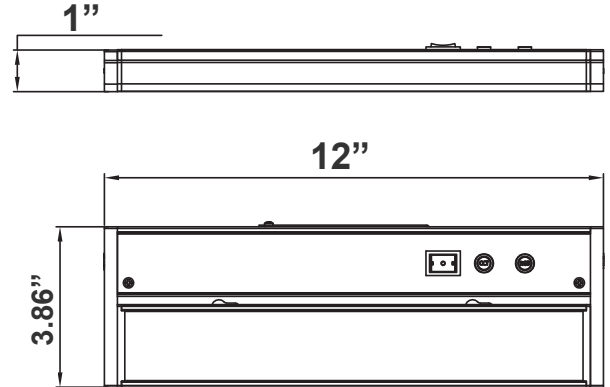

Note: _____

Type: _____

3.86"(H) X 12"(W) X 1"(D)

Illuminate your space with our RGBW & 3CCT Under Cabinet Light, featuring 9 dynamic modes for versatile lighting. With push-button color control, easily switch between vibrant colors and adjustable white temperatures to suit any mood or task. Ideal for kitchens, offices, and more, this sleek fixture combines style with practical functionality.

BR=Bronze
WH=White

Accessories

Blank = No Option
UCA-LC8-WHT = 8in LINKING CORD FOR UCE AND UCE SERIES, WHITE
UCA-LC8-BK = 8in LINKING CORD FOR UCE AND UCE SERIES, BLACK
UCA-PC-6FT-WHT = 6ft POWER CORD FOR UCE AND UCE SERIES, WHITE
UCA-PC-6FT-BK = 6ft POWER CORD FOR UCE AND UCE SERIES, BLACK