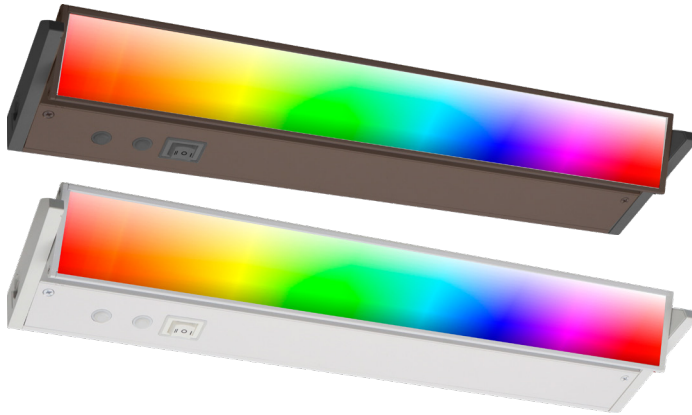

UCA SERIES UNDERCABINET LIGHTING

UCA-RGBW-PB-12-BR
UCA-RGBW-PB-12-WH

RGBW (9 MODES) & 3CCT UNDER CABINET LIGHT. PUSH-BUTTON COLOR CONTROL

MCT Multi Color Temperature (Selectable)

Customer Name: _____

Project Name: _____

Note: _____

Type: _____

3.86"(H) X 12"(W) X 1"(D)

Illuminate your space with our RGBW & 3CCT Under Cabinet Light, featuring 9 dynamic modes for versatile lighting. With push-button color control, easily switch between vibrant colors and adjustable white temperatures to suit any mood or task. Ideal for kitchens, offices, and more, this sleek fixture combines style with practical functionality.

Mechanical:

- Extruded Aluminum Housing With Glass lens
- Increase Energy Savings And Shorten Payback Period
- 5-Step Color-Temperature Switch on Front
- 3-Step Power & Brightness Switch on Front
 - On/Off
 - 50%
 - 100%
- 3/8" KOs Cable Connector Included Instant-on to Full Brightness
- Link Fixtures Together With A Linkable Connector
- Operating Temperature: -4 F° to 114 F°
- IP Rating: IP20