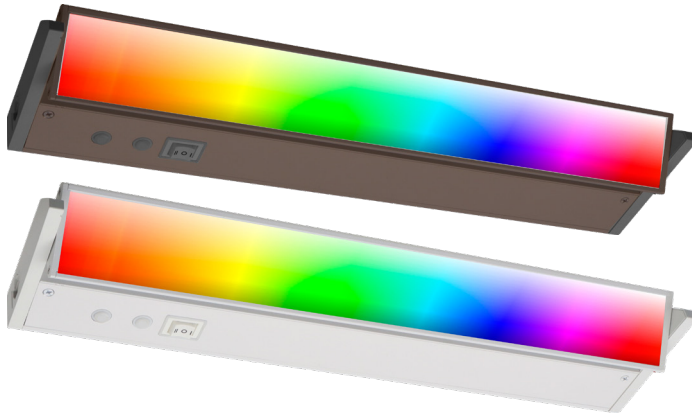

UCA SERIES UNDERCABINET LIGHTING

UCA-RGBW-PB-12-BR
UCA-RGBW-PB-12-WH

RGBW (9 MODES) & 3CCT UNDER CABINET LIGHT. PUSH-BUTTON COLOR CONTROL

MCT Multi Color Temperature (Selectable)

Customer Name: _____

Project Name: _____

Note: _____

Type: _____

3.86"(H) X 12"(W) X 1"(D)

Illuminate your space with our RGBW & 3CCT Under Cabinet Light, featuring 9 dynamic modes for versatile lighting. With push-button color control, easily switch between vibrant colors and adjustable white temperatures to suit any mood or task. Ideal for kitchens, offices, and more, this sleek fixture combines style with practical functionality.

Mechanical:

- Extruded Aluminum Housing With Glass lens
- Increase Energy Savings And Shorten Payback Period
- 5-Step Color-Temperature Switch on Front
- 3-Step Power & Brightness Switch on Front
 - On/Off
 - 50%
 - 100%
- 3/8" KOs Cable Connector Included Instant-on to Full Brightness
- Link Fixtures Together With A Linkable Connector
- Operating Temperature: -4 F° to 114 F°
- IP Rating: IP20

Lighting:

- Dimmable: Triac Dimmable
- Total Lumens: 275LM
- Color Temperature: 3000K/4000K/5000K
- RGB MODES: Sky Blue/Red/Green/Blue /Yellow/Pink/Sapphire/RGB Slow Transition/RGB Jump Transition
- Color Rendering Index: >90
- Beam Angle: 110°
- Lifespan: 50,000 Hrs.