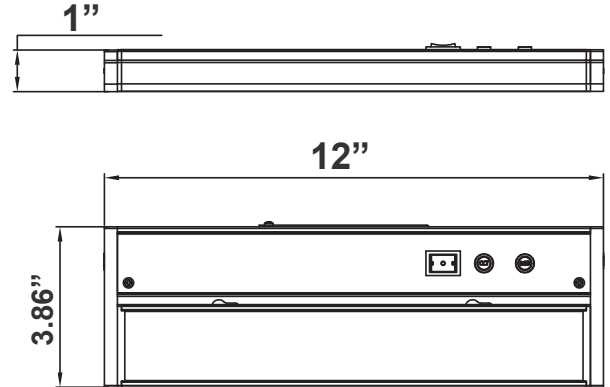

Note: _____

Type: _____

3.86"(H) X 12"(W) X 1"(D)

Illuminate your space with our RGBW & 3CCT Under Cabinet Light, featuring 9 dynamic modes for versatile lighting. With push-button color control, easily switch between vibrant colors and adjustable white temperatures to suit any mood or task. Ideal for kitchens, offices, and more, this sleek fixture combines style with practical functionality.

BR=Bronze
WH=White

Accessories

Blank = No Option
 UCA-LC8-WHT = 8in LINKING CORD FOR UCE AND UCE SERIES, WHITE
 UCA-LC8-BK = 8in LINKING CORD FOR UCE AND UCE SERIES, BLACK
 UCA-PC-6FT-WHT = 6ft POWER CORD FOR UCE AND UCE SERIES, WHITE
 UCA-PC-6FT-BK = 6ft POWER CORD FOR UCE AND UCE SERIES, BLACK