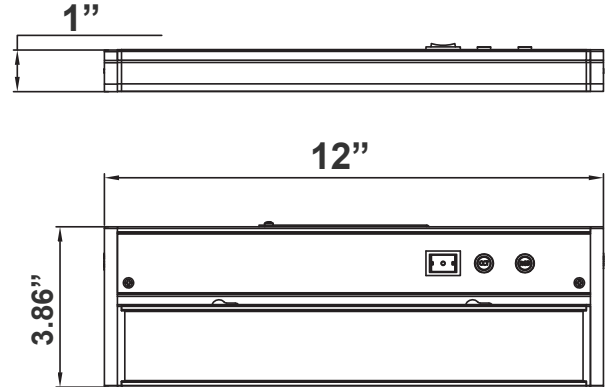

Note: _____

Type: _____

3.86"(H) X 12"(W) X 1"(D)

Illuminate your space with our RGBW & 3CCT Under Cabinet Light, featuring 9 dynamic modes for versatile lighting. With push-button color control, easily switch between vibrant colors and adjustable white temperatures to suit any mood or task. Ideal for kitchens, offices, and more, this sleek fixture combines style with practical functionality.

Accessories

Blank = No Option
 UCA-LC8-WHT = 8in LINKING CORD FOR UCE AND UCE SERIES, WHITE
 UCA-LC8-BK = 8in LINKING CORD FOR UCE AND UCE SERIES, BLACK
 UCA-PC-6FT-WHT = 6ft POWER CORD FOR UCE AND UCE SERIES, WHITE
 UCA-PC-6FT-BK = 6ft POWER CORD FOR UCE AND UCE SERIES, BLACK