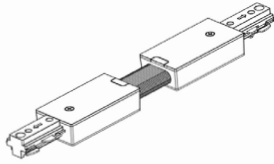

Accessories:

Blank = No Option For Accessories

- TR-TC-BK = 3-Wire Track T Connector, Black
- TR-TC-WH = 3-Wire Track T Connector, White
- TR-XC-BK = 3-Wire Track X Connector, Black
- TR-XC-WH = 3-Wire Track X Connector, White
- TR-FLEXC-BK = 3-Wire Track Flex Connector, Black
- IR-FLEXC-WH = 3-Wire Track Flex Connector, White
- TR-FC-BK = 3-Wire Track Floating Canopy, Black
- TR-FC-WH = 3-Wire Track Floating Canopy, White
- TR-MONC-BK = 3-Wire Track Mono Canopy, Black
- IR-MONC-WH = 3-Wire Track Mono Canopy, White
- IR-JBEF-BK = 3-Wire Track J-Box End Feed Kit, Black
- TR-JBEF-WH = 3-Wire Track J-Box End Feed Kit, White
- TR-CCON-BK = 3-Wire Track Conduit Connector, Black
- TR-CCON-WH = 3-Wire Track Conduit Connector, White
- TR-EC-BK = 3-Wire Track End Cap, Black
- TR-EC-WH = 3-Wire Track End Cap, White
- TR-EXTCON-BK = 3-Wire Track To Track Extension Connector, Black
- TR-EXTCON-WH = 3-Wire Track To Track Extension Connector, White

Accessories:

End Cap
TR-EC-BK
TR-EC-WH

Flexible Connector
TR-FLEXC-BK
TR-FLEXC-WH

L Connector
TR-LC-BK
TR-LC-WH

Live End Connector
TR-LE-BK
TR-LE-WH

X Connector
TR-XC-BK
TR-XC-WH

Mini Joiner
TR-MC-BK
TR-MC-WH