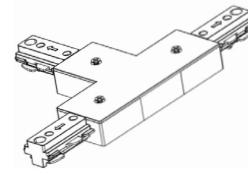

Accessories:

Blank = No Option For Accessories

- TR-TC-BK = 3-Wire Track T Connector, Black
- TR-TC-WH = 3-Wire Track T Connector, White
- TR-XC-BK = 3-Wire Track X Connector, Black
- TR-XC-WH = 3-Wire Track X Connector, White
- TR-FLEXC-BK = 3-Wire Track Flex Connector, Black
- IR-FLEXC-WH = 3-Wire Track Flex Connector, White
- TR-FC-BK = 3-Wire Track Floating Canopy, Black
- TR-FC-WH = 3-Wire Track Floating Canopy, White
- TR-MONC-BK = 3-Wire Track Mono Canopy, Black
- IR-MONC-WH = 3-Wire Track Mono Canopy, White
- IR-JBEF-BK = 3-Wire Track J-Box End Feed Kit, Black
- TR-JBEF-WH = 3-Wire Track J-Box End Feed Kit, White
- TR-CCON-BK = 3-Wire Track Conduit Connector, Black
- TR-CCON-WH = 3-Wire Track Conduit Connector, White
- TR-EC-BK = 3-Wire Track End Cap, Black
- TR-EC-WH = 3-Wire Track End Cap, White
- TR-EXTCON-BK = 3-Wire Track To Track Extension Connector, Black
- TR-EXTCON-WH = 3-Wire Track To Track Extension Connector, White

Accessories:

End Cap
TR-EC-BK
TR-EC-WH

Flexible Connector
TR-FLEXC-BK
TR-FLEXC-WH

L Connector
TR-LC-BK
TR-LC-WH

Live End Connector
TR-LE-BK
TR-LE-WH

X Connector
TR-XC-BK
TR-XC-WH

Mini Joiner
TR-MC-BK
TR-MC-WH

Monopoint Canopy
TR-MONC-BK
TR-MONC-WH

Straight Connector
TR-SC-BK
TR-SC-WH

T Connector
TR-TC-BK
TR-TC-WH

Track Floating
TR-FC-BK
TR-FC-WH

Track
TR-2FT-BK
TR-2FT-WH
TR-4FT-BK
TR-4FT-WH
TR-6FT-BK
TR-6FT-WH
TR-8FT-BK
TR-8FT-WH