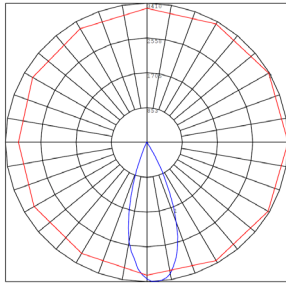

Phone: (877) 805-2252 | Fax: (877) 805-2252
www.westgatemfg.com |

WG-20241014

Photometrics: TRS-20-30W-MCTPB-36D

Area 25'x 25' Mounting Height: 9'

Other Views:

Side View

Side View

Side View