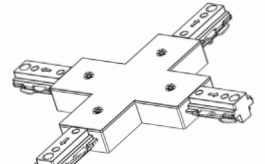

Accessories:

Blank = No Option For Accessories

- TR-TC-BK = 3-Wire Track T Connector, Black
- TR-TC-WH = 3-Wire Track T Connector, White
- TR-XC-BK = 3-Wire Track X Connector, Black
- TR-XC-WH = 3-Wire Track X Connector, White
- TR-FLEXC-BK = 3-Wire Track Flex Connector, Black
- IR-FLEXC-WH = 3-Wire Track Flex Connector, White
- TR-FC-BK = 3-Wire Track Floating Canopy, Black
- TR-FC-WH = 3-Wire Track Floating Canopy, White
- TR-MONC-BK = 3-Wire Track Mono Canopy, Black
- IR-MONC-WH = 3-Wire Track Mono Canopy, White
- IR-JBEF-BK = 3-Wire Track J-Box End Feed Kit, Black
- TR-JBEF-WH = 3-Wire Track J-Box End Feed Kit, White
- TR-CCON-BK = 3-Wire Track Conduit Connector, Black
- TR-CCON-WH = 3-Wire Track Conduit Connector, White
- TR-EC-BK = 3-Wire Track End Cap, Black
- TR-EC-WH = 3-Wire Track End Cap, White
- TR-EXTCON-BK = 3-Wire Track To Track Extension Connector, Black
- TR-EXTCON-WH = 3-Wire Track To Track Extension Connector, White

Accessories:

End Cap
TR-EC-BK
TR-EC-WH

Flexible Connector
TR-FLEXC-BK
TR-FLEXC-WH

L Connector
TR-LC-BK
TR-LC-WH

Live End Connector
TR-LE-BK
TR-LE-WH

X Connector
TR-XC-BK
TR-XC-WH

Mini Joiner
TR-MC-BK
TR-MC-WH

Monopoint Canopy
TR-MONC-BK
TR-MONC-WH

Straight Connector
TR-SC-BK
TR-SC-WH

T Connector
TR-TC-BK
TR-TC-WH

Track Floating
TR-FC-BK
TR-FC-WH

Track
TR-2FT-BK
TR-2FT-WH
TR-4FT-BK
TR-4FT-WH
TR-6FT-BK
TR-6FT-WH
TR-8FT-BK
TR-8FT-WH