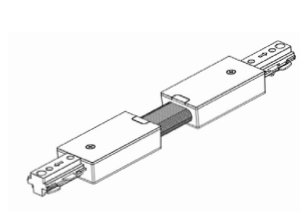

Accessories:

Blank = No Option For Accessories

- TR-TC-BK = 3-Wire Track T Connector, Black
- TR-TC-WH = 3-Wire Track T Connector, White
- TR-XC-BK = 3-Wire Track X Connector, Black
- TR-XC-WH = 3-Wire Track X Connector, White
- TR-FLEXC-BK = 3-Wire Track Flex Connector, Black
- IR-FLEXC-WH = 3-Wire Track Flex Connector, White
- TR-FC-BK = 3-Wire Track Floating Canopy, Black
- TR-FC-WH = 3-Wire Track Floating Canopy, White
- TR-MONC-BK = 3-Wire Track Mono Canopy, Black
- IR-MONC-WH = 3-Wire Track Mono Canopy, White
- IR-JBEF-BK = 3-Wire Track J-Box End Feed Kit, Black
- TR-JBEF-WH = 3-Wire Track J-Box End Feed Kit, White
- TR-CCON-BK = 3-Wire Track Conduit Connector, Black
- TR-CCON-WH = 3-Wire Track Conduit Connector, White
- TR-EC-BK = 3-Wire Track End Cap, Black
- TR-EC-WH = 3-Wire Track End Cap, White
- TR-EXTCON-BK = 3-Wire Track To Track Extension Connector, Black
- TR-EXTCON-WH = 3-Wire Track To Track Extension Connector, White

Accessories:

End Cap
TR-EC-BK
TR-EC-WH

Flexible Connector
TR-FLEXC-BK
TR-FLEXC-WH

L Connector
TR-LC-BK
TR-LC-WH

Live End Connector
TR-LE-BK
TR-LE-WH

X Connector
TR-XC-BK
TR-XC-WH

Mini Joiner
TR-MC-BK
TR-MC-WH