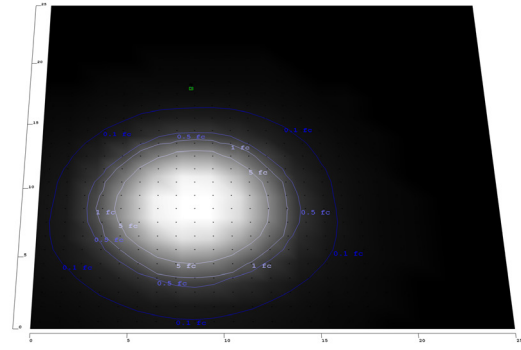

Phone: (877) 805-2252 | Fax: (877) 805-2252
www.westgatemfg.com |

WG-20241014

Photometrics: TRS-20-30W-MCTP-36D

Area 25'x 25' Mounting Height: 9'

Other Views:

Side View

Lens View

Side View