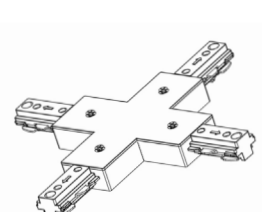

Accessories:

Blank = No Option For Accessories

- TR-TC-BK = 3-Wire Track T Connector, Black
- TR-TC-WH = 3-Wire Track T Connector, White
- TR-XC-BK = 3-Wire Track X Connector, Black
- TR-XC-WH = 3-Wire Track X Connector, White
- TR-FLEXC-BK = 3-Wire Track Flex Connector, Black
- IR-FLEXC-WH = 3-Wire Track Flex Connector, White
- TR-FC-BK = 3-Wire Track Floating Canopy, Black
- TR-FC-WH = 3-Wire Track Floating Canopy, White
- TR-MONC-BK = 3-Wire Track Mono Canopy, Black
- IR-MONC-WH = 3-Wire Track Mono Canopy, White
- IR-JBEF-BK = 3-Wire Track J-Box End Feed Kit, Black
- TR-JBEF-WH = 3-Wire Track J-Box End Feed Kit, White
- TR-CCON-BK = 3-Wire Track Conduit Connector, Black
- TR-CCON-WH = 3-Wire Track Conduit Connector, White
- TR-EC-BK = 3-Wire Track End Cap, Black
- TR-EC-WH = 3-Wire Track End Cap, White
- TR-EXTCON-BK = 3-Wire Track To Track Extension Connector, Black
- TR-EXTCON-WH = 3-Wire Track To Track Extension Connector, White

Accessories:

End Cap
TR-EC-BK
TR-EC-WH

Flexible Connector
TR-FLEXC-BK
TR-FLEXC-WH

L Connector
TR-LC-BK
TR-LC-WH

Live End Connector
TR-LE-BK
TR-LE-WH

X Connector
TR-XC-BK
TR-XC-WH

Mini Joiner
TR-MC-BK
TR-MC-WH

Monopoint Canopy
TR-MONC-BK
TR-MONC-WH

Straight Connector
TR-SC-BK
TR-SC-WH

T Connector
TR-TC-BK
TR-TC-WH

Track Floating
TR-FC-BK
TR-FC-WH

Track
TR-2FT-BK
TR-2FT-WH
TR-4FT-BK
TR-4FT-WH
TR-6FT-BK
TR-6FT-WH
TR-8FT-BK
TR-8FT-WH