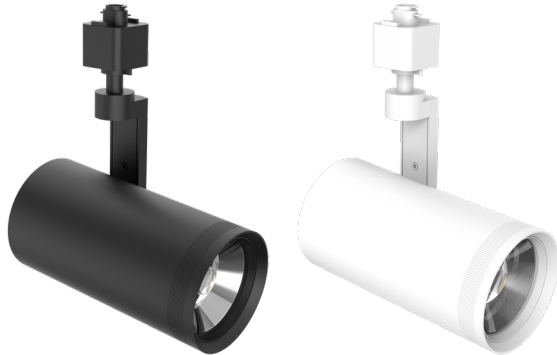

TRS SERIES Commercial Lighting

TRS-20-30W-MCTP-36D-WH

TRS-20-30W-MCTP-36D-BK

BUILDER SERIES TRACK HEADS WITH EXT. DRIVERS, POWER AND CCT ADJUSTABLE

MCTP Multi Color Temperature & Multi Power/Wattage (Selectable)

WESTGATE
THE FUTURE IS HERE...AND IT'S QUITE BRIGHT!

Customer Name: _____

Project Name: _____

Note: _____

Type: _____

10.9" (W) x 4" (H) x 3.34" (D)

This versatile track lighting solution offers selectable wattage and CCT (Correlated Color Temperature) options, providing flexibility to meet various lighting needs. Available in both H-Type and J-Type configurations, with a convenient conversion kit to adapt between types, ensuring compatibility and ease of installation. Ideal for retail, gallery, and commercial applications where precise illumination control is essential.

Features

- High Light Transmittance, Anti-UV and Fire Resistant PC Lens
- 7-Year Warranty
- Die-Cast Aluminum With Powder Coat Finish
- Multi CCT and Power (Switches are on back of the fixture)

Technical Specifications

Electrical:

- Voltage: 120V AC / 50-60 Hz
- Wattage: 20W/25W/30W
- Power Factor: >0.95
- Efficacy: 90 LPW

Mechanical:

- Die-Cast Aluminum, Powder Coated Finish
- 90° vertical adjustment, 358° rotation
- Lens: Clear Tempered Glass Lens Secured To Housing By Threaded Lens Cap
- Effortlessly installed into H-Type single-circuit track
- Operating Temperature: -4°F to 104°F
- 7-Year Warranty