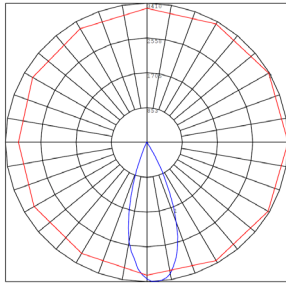

Phone: (877) 805-2252 | Fax: (877) 805-2252
www.westgatemfg.com |

WG-20241014

Photometrics: TRS-20-30W-MCTP-36D

Area 25'x 25' Mounting Height: 9'

Other Views:

Side View

Lens View

Side View