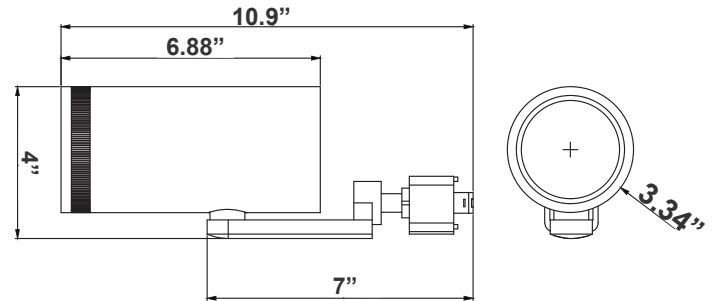

WESTGATE
THE FUTURE IS HERE...AND IT'S QUITE BRIGHT!

Customer Name: _____

Project Name: _____

Note: _____

Type: _____

10.9" (W) x 4" (H) x 3.34" (D)

This versatile track lighting solution offers selectable wattage and CCT (Correlated Color Temperature) options, providing flexibility to meet various lighting needs. Available in both H-Type and J-Type configurations, with a convenient conversion kit to adapt between types, ensuring compatibility and ease of installation. Ideal for retail, gallery, and commercial applications where precise illumination control is essential.

Phone: (877) 805-2252 | Fax: (877) 805-2252
www.westgatemfg.com |

WG-20241014

Photometrics: TRS-20-30W-MCTP-36D

Area 25'x 25' Mounting Height: 9'

Other Views:

Side View

Lens View

Side View