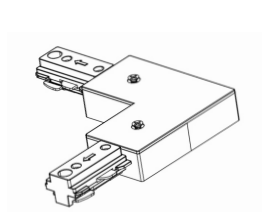

Accessories:

Blank = No Option For Accessories

- TR-TC-BK = 3-Wire Track T Connector, Black
- TR-TC-WH = 3-Wire Track T Connector, White
- TR-XC-BK = 3-Wire Track X Connector, Black
- TR-XC-WH = 3-Wire Track X Connector, White
- TR-FLEXC-BK = 3-Wire Track Flex Connector, Black
- IR-FLEXC-WH = 3-Wire Track Flex Connector, White
- TR-FC-BK = 3-Wire Track Floating Canopy, Black
- TR-FC-WH = 3-Wire Track Floating Canopy, White
- TR-MONC-BK = 3-Wire Track Mono Canopy, Black
- IR-MONC-WH = 3-Wire Track Mono Canopy, White
- IR-JBEF-BK = 3-Wire Track J-Box End Feed Kit, Black
- TR-JBEF-WH = 3-Wire Track J-Box End Feed Kit, White
- TR-CCON-BK = 3-Wire Track Conduit Connector, Black
- TR-CCON-WH = 3-Wire Track Conduit Connector, White
- TR-EC-BK = 3-Wire Track End Cap, Black
- TR-EC-WH = 3-Wire Track End Cap, White
- TR-EXTCON-BK = 3-Wire Track To Track Extension Connector, Black
- TR-EXTCON-WH = 3-Wire Track To Track Extension Connector, White

Accessories:

End Cap
TR-EC-BK
TR-EC-WH

Flexible Connector
TR-FLEXC-BK
TR-FLEXC-WH

L Connector
TR-LC-BK
TR-LC-WH

Live End Connector
TR-LE-BK
TR-LE-WH

X Connector
TR-XC-BK
TR-XC-WH

Mini Joiner
TR-MC-BK
TR-MC-WH