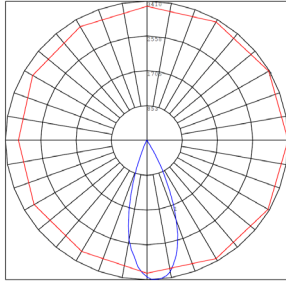

**Photometrics:** TRS-10-20W-MCTPB-36D

Area 25'x 25' Mounting Height: 9'

**Other Views:**

Side View

Side View

Side View

Side View

**Performance Table:** TRS-10-20W-MCTPB-36D