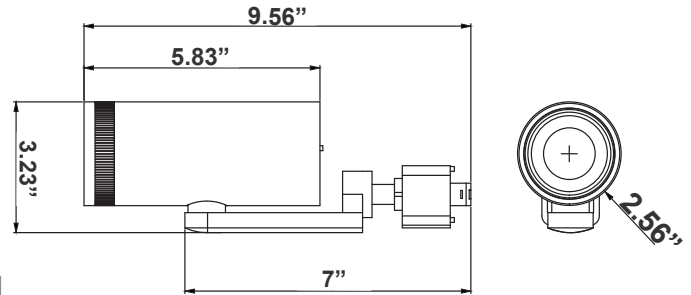

Customer Name: \_\_\_\_\_

Project Name: \_\_\_\_\_

Note: \_\_\_\_\_

Type: \_\_\_\_\_

9.56" (W) x 3.23" (H) x 2.56" (D)

The Builder Series Track Heads: the ultimate versatile and efficient lighting solution designed to meet the diverse needs of modern lighting projects. With an array of adjustable features, elegant finishes, and superior performance, the Builder Series Track Heads are perfect for any space requiring high-quality, adaptable lighting.

**Photometrics:** TRS-10-20W-MCTPB-36D

Area 25'x 25' Mounting Height: 9'

**Other Views:**

Side View

Side View

Side View

Side View

**Performance Table:** TRS-10-20W-MCTPB-36D