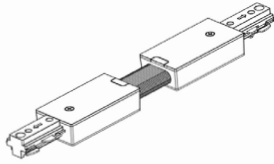

**Accessories:**

Blank = No Option For Accessories

- TR-TC-BK = 3-Wire Track T Connector, Black
- TR-TC-WH = 3-Wire Track T Connector, White
- TR-XC-BK = 3-Wire Track X Connector, Black
- TR-XC-WH = 3-Wire Track X Connector, White
- TR-FLEXC-BK = 3-Wire Track Flex Connector, Black
- IR-FLEXC-WH = 3-Wire Track Flex Connector, White
- TR-FC-BK = 3-Wire Track Floating Canopy, Black
- TR-FC-WH = 3-Wire Track Floating Canopy, White
- TR-MONC-BK = 3-Wire Track Mono Canopy, Black
- IR-MONC-WH = 3-Wire Track Mono Canopy, White
- IR-JBEF-BK = 3-Wire Track J-Box End Feed Kit, Black
- TR-JBEF-WH = 3-Wire Track J-Box End Feed Kit, White
- TR-CCON-BK = 3-Wire Track Conduit Connector, Black
- TR-CCON-WH = 3-Wire Track Conduit Connector, White
- TR-EC-BK = 3-Wire Track End Cap, Black
- TR-EC-WH = 3-Wire Track End Cap, White
- TR-EXTCON-BK = 3-Wire Track To Track Extension Connector, Black
- TR-EXTCON-WH = 3-Wire Track To Track Extension Connector, White

## Accessories:

End Cap  
TR-EC-BK  
TR-EC-WH

Flexible Connector  
TR-FLEXC-BK  
TR-FLEXC-WH

L Connector  
TR-LC-BK  
TR-LC-WH

Live End Connector  
TR-LE-BK  
TR-LE-WH

X Connector  
TR-XC-BK  
TR-XC-WH

Mini Joiner  
TR-MC-BK  
TR-MC-WH