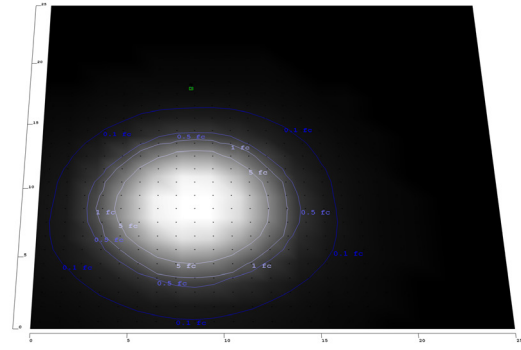

**Photometrics:** TRS-10-20W-MCTPB-36D

Area 25'x 25' Mounting Height: 9'

**Other Views:**

Side View

Side View

Side View

Side View

**Performance Table:** TRS-10-20W-MCTPB-36D