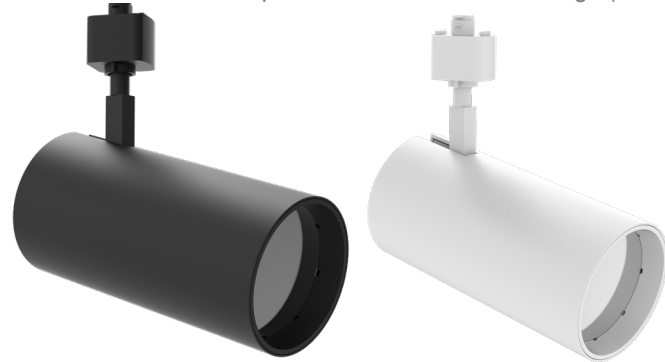

# TRS SERIES Commercial Lighting

TRS-10-20W-MCTPB-36D-WH

TRS-10-20W-MCTPB-36D-BK

STANDARD TRACK HEAD SERIES, WATTAGE & CCT SELECT,  
H-TYPE, J-TYPE CONV. KIT AVAIL

**MCTP** Multi Color Temperature & Multi Power/Wattage (Selectable)

Customer Name: \_\_\_\_\_

Project Name: \_\_\_\_\_

Note: \_\_\_\_\_

Type: \_\_\_\_\_

9.56" (W) x 3.23" (H) x 2.56" (D)

The Builder Series Track Heads: the ultimate versatile and efficient lighting solution designed to meet the diverse needs of modern lighting projects. With an array of adjustable features, elegant finishes, and superior performance, the Builder Series Track Heads are perfect for any space requiring high-quality, adaptable lighting.

### Mechanical:

- Die-Cast Aluminum, Powder Coated Finish
- 90° vertical adjustment, 358° rotation
- Lens: Clear Tempered Glass Lens Secured To Housing By Threaded Lens Cap
- Effortlessly installed into H-Type single-circuit track
- Operating Temperature: -4°F to 104°F
- 7-Year Warranty