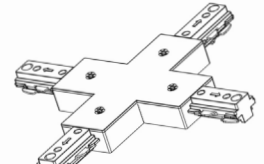

**Accessories:**

Blank = No Option For Accessories

- TR-TC-BK = 3-Wire Track T Connector, Black
- TR-TC-WH = 3-Wire Track T Connector, White
- TR-XC-BK = 3-Wire Track X Connector, Black
- TR-XC-WH = 3-Wire Track X Connector, White
- TR-FLEXC-BK = 3-Wire Track Flex Connector, Black
- IR-FLEXC-WH = 3-Wire Track Flex Connector, White
- TR-FC-BK = 3-Wire Track Floating Canopy, Black
- TR-FC-WH = 3-Wire Track Floating Canopy, White
- TR-MONC-BK = 3-Wire Track Mono Canopy, Black
- IR-MONC-WH = 3-Wire Track Mono Canopy, White
- IR-JBEF-BK = 3-Wire Track J-Box End Feed Kit, Black
- TR-JBEF-WH = 3-Wire Track J-Box End Feed Kit, White
- TR-CCON-BK = 3-Wire Track Conduit Connector, Black
- TR-CCON-WH = 3-Wire Track Conduit Connector, White
- TR-EC-BK = 3-Wire Track End Cap, Black
- TR-EC-WH = 3-Wire Track End Cap, White
- TR-EXTCON-BK = 3-Wire Track To Track Extension Connector, Black
- TR-EXTCON-WH = 3-Wire Track To Track Extension Connector, White

## Accessories:

End Cap  
TR-EC-BK  
TR-EC-WH

Flexible Connector  
TR-FLEXC-BK  
TR-FLEXC-WH

L Connector  
TR-LC-BK  
TR-LC-WH

Live End Connector  
TR-LE-BK  
TR-LE-WH

X Connector  
TR-XC-BK  
TR-XC-WH

Mini Joiner  
TR-MC-BK  
TR-MC-WH

Monopoint Canopy  
TR-MONC-BK  
TR-MONC-WH

Straight Connector  
TR-SC-BK  
TR-SC-WH

T Connector  
TR-TC-BK  
TR-TC-WH

Track Floating  
TR-FC-BK  
TR-FC-WH

Track  
TR-2FT-BK  
TR-2FT-WH  
TR-4FT-BK  
TR-4FT-WH  
TR-6FT-BK  
TR-6FT-WH  
TR-8FT-BK  
TR-8FT-WH