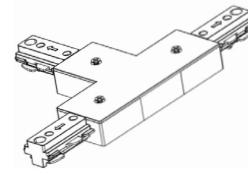

**Accessories:**

Blank = No Option For Accessories

- TR-TC-BK = 3-Wire Track T Connector, Black
- TR-TC-WH = 3-Wire Track T Connector, White
- TR-XC-BK = 3-Wire Track X Connector, Black
- TR-XC-WH = 3-Wire Track X Connector, White
- TR-FLEXC-BK = 3-Wire Track Flex Connector, Black
- IR-FLEXC-WH = 3-Wire Track Flex Connector, White
- TR-FC-BK = 3-Wire Track Floating Canopy, Black
- TR-FC-WH = 3-Wire Track Floating Canopy, White
- TR-MONC-BK = 3-Wire Track Mono Canopy, Black
- IR-MONC-WH = 3-Wire Track Mono Canopy, White
- IR-JBEF-BK = 3-Wire Track J-Box End Feed Kit, Black
- TR-JBEF-WH = 3-Wire Track J-Box End Feed Kit, White
- TR-CCON-BK = 3-Wire Track Conduit Connector, Black
- TR-CCON-WH = 3-Wire Track Conduit Connector, White
- TR-EC-BK = 3-Wire Track End Cap, Black
- TR-EC-WH = 3-Wire Track End Cap, White
- TR-EXTCON-BK = 3-Wire Track To Track Extension Connector, Black
- TR-EXTCON-WH = 3-Wire Track To Track Extension Connector, White

## Accessories:

End Cap  
TR-EC-BK  
TR-EC-WH

Flexible Connector  
TR-FLEXC-BK  
TR-FLEXC-WH

L Connector  
TR-LC-BK  
TR-LC-WH

Live End Connector  
TR-LE-BK  
TR-LE-WH

X Connector  
TR-XC-BK  
TR-XC-WH

Mini Joiner  
TR-MC-BK  
TR-MC-WH

Monopoint Canopy  
TR-MONC-BK  
TR-MONC-WH

Straight Connector  
TR-SC-BK  
TR-SC-WH

T Connector  
TR-TC-BK  
TR-TC-WH

Track Floating  
TR-FC-BK  
TR-FC-WH

Track  
TR-2FT-BK  
TR-2FT-WH  
TR-4FT-BK  
TR-4FT-WH  
TR-6FT-BK  
TR-6FT-WH  
TR-8FT-BK  
TR-8FT-WH