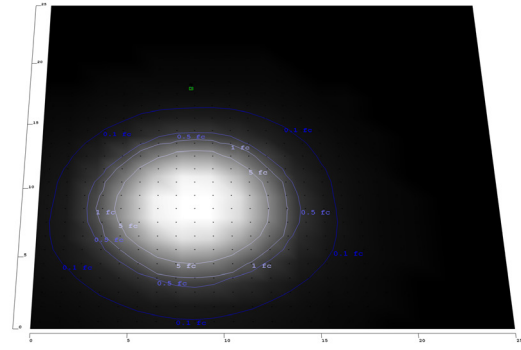

Phone: (877) 805-2252 | Fax: (877) 805-2252  
www.westgatemfg.com |

WG-20241014

**Photometrics:** TRS-10-20W-MCTP-36D

Area 25'x 25' Mounting Height: 9'

**Other Views:**

Side View

Lens View

Side View