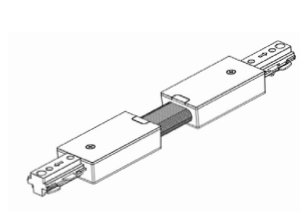

**Accessories:**

- Blank = No Option For Accessories
- TR-TC-BK = 3-Wire Track T Connector, Black
- TR-TC-WH = 3-Wire Track T Connector, White
- TR-XC-BK = 3-Wire Track X Connector, Black
- TR-XC-WH = 3-Wire Track X Connector, White
- TR-FLEXC-BK = 3-Wire Track Flex Connector, Black
- IR-FLEXC-WH = 3-Wire Track Flex Connector, White
- TR-FC-BK = 3-Wire Track Floating Canopy, Black
- TR-FC-WH = 3-Wire Track Floating Canopy, White
- TR-MONC-BK = 3-Wire Track Mono Canopy, Black
- IR-MONC-WH = 3-Wire Track Mono Canopy, White
- IR-JBEF-BK = 3-Wire Track J-Box End Feed Kit, Black
- TR-JBEF-WH = 3-Wire Track J-Box End Feed Kit, White
- TR-CCON-BK = 3-Wire Track Conduit Connector, Black
- TR-CCON-WH = 3-Wire Track Conduit Connector, White
- TR-EC-BK = 3-Wire Track End Cap, Black
- TR-EC-WH = 3-Wire Track End Cap, White
- TR-EXTCON-BK = 3-Wire Track To Track Extension Connector, Black
- TR-EXTCON-WH = 3-Wire Track To Track Extension Connector, White

## Accessories:

End Cap  
TR-EC-BK  
TR-EC-WH

Flexible Connector  
TR-FLEXC-BK  
TR-FLEXC-WH

L Connector  
TR-LC-BK  
TR-LC-WH

Live End Connector  
TR-LE-BK  
TR-LE-WH

X Connector  
TR-XC-BK  
TR-XC-WH

Mini Joiner  
TR-MC-BK  
TR-MC-WH