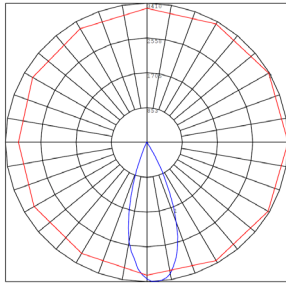

Phone: (877) 805-2252 | Fax: (877) 805-2252  
www.westgatemfg.com |

WG-20241014

**Photometrics:** TRS-10-20W-MCTP-36D

Area 25'x 25' Mounting Height: 9'

**Other Views:**

Side View

Lens View

Side View