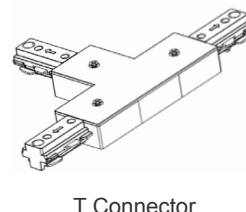

T Connector
TR-TC-BK
TR-TC-WH