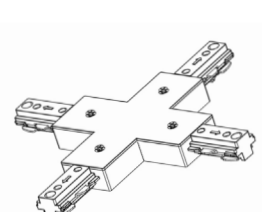

**Accessories:**

- Blank = No Option For Accessories
- TR-TC-BK = 3-Wire Track T Connector, Black
- TR-TC-WH = 3-Wire Track T Connector, White
- TR-XC-BK = 3-Wire Track X Connector, Black
- TR-XC-WH = 3-Wire Track X Connector, White
- TR-FLEXC-BK = 3-Wire Track Flex Connector, Black
- IR-FLEXC-WH = 3-Wire Track Flex Connector, White
- TR-FC-BK = 3-Wire Track Floating Canopy, Black
- TR-FC-WH = 3-Wire Track Floating Canopy, White
- TR-MONC-BK = 3-Wire Track Mono Canopy, Black
- IR-MONC-WH = 3-Wire Track Mono Canopy, White
- IR-JBEF-BK = 3-Wire Track J-Box End Feed Kit, Black
- TR-JBEF-WH = 3-Wire Track J-Box End Feed Kit, White
- TR-CCON-BK = 3-Wire Track Conduit Connector, Black
- TR-CCON-WH = 3-Wire Track Conduit Connector, White
- TR-EC-BK = 3-Wire Track End Cap, Black
- TR-EC-WH = 3-Wire Track End Cap, White
- TR-EXTCON-BK = 3-Wire Track To Track Extension Connector, Black
- TR-EXTCON-WH = 3-Wire Track To Track Extension Connector, White

## Accessories:

End Cap  
TR-EC-BK  
TR-EC-WH

Flexible Connector  
TR-FLEXC-BK  
TR-FLEXC-WH

L Connector  
TR-LC-BK  
TR-LC-WH

Live End Connector  
TR-LE-BK  
TR-LE-WH

X Connector  
TR-XC-BK  
TR-XC-WH

Mini Joiner  
TR-MC-BK  
TR-MC-WH

Monopoint Canopy  
TR-MONC-BK  
TR-MONC-WH

Straight Connector  
TR-SC-BK  
TR-SC-WH

T Connector  
TR-TC-BK  
TR-TC-WH

Track Floating  
TR-FC-BK  
TR-FC-WH

Track  
TR-2FT-BK  
TR-2FT-WH  
TR-4FT-BK  
TR-4FT-WH  
TR-6FT-BK  
TR-6FT-WH  
TR-8FT-BK  
TR-8FT-WH