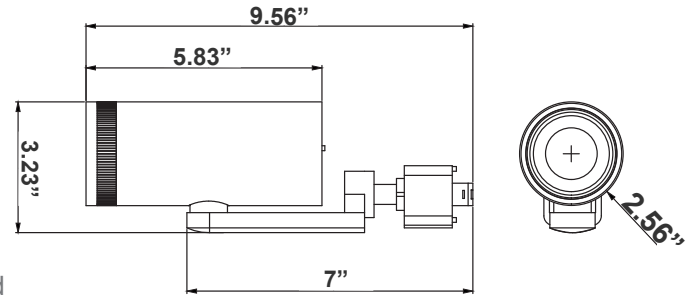

**WESTGATE**  
THE FUTURE IS HERE...AND IT'S QUITE BRIGHT!

Customer Name: \_\_\_\_\_

Project Name: \_\_\_\_\_

Note: \_\_\_\_\_

Type: \_\_\_\_\_

9.56" (W) x 3.23" (H) x 2.56" (D)

The Builder Series Track Heads: the ultimate versatile and efficient lighting solution designed to meet the diverse needs of modern lighting projects. With an array of adjustable features, elegant finishes, and superior performance, the Builder Series Track Heads are perfect for any space requiring high-quality, adaptable lighting.