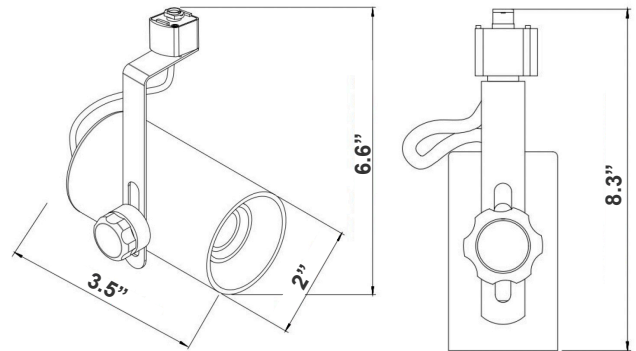

Note: _____

Type: _____

3.5"(W) x 8.3"(H) x 2"(D)

This track light housing is designed for E26 medium base bulbs, providing versatile and efficient illumination options for commercial and residential applications. It features a durable construction and easy installation, making it compatible with standard track systems. The E26 socket supports a variety of bulb types, including LED, incandescent, and CFL, offering flexibility in lighting design while ensuring energy efficiency. Ideal for accent, task, or general lighting, this housing meets electrical safety standards and is perfect for adjustable and directional lighting needs.

Features

- E26 Medium Socket Track Light Housing
- 3.5In Modern Par-Lamp Track Head 3-Wire
- Iron and PC Housing
- Rated Life: 50,000 Hrs

Technical Specifications

Electrical:

- Voltage: 120V AC 60Hz
- Power Factor: >0.95