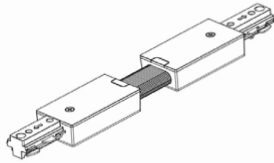

Flexible Connector
TR-FLEXC-BK
TR-FLEXC-WH