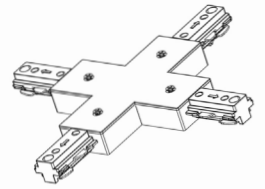

- TR-TC-BK = 3-Wire Track T Connector, Black
- TR-TC-WH = 3-Wire Track T Connector, White
- TR-XC-BK = 3-Wire Track X Connector, Black
- TR-XC-WH = 3-Wire Track X Connector, White
- TR-FLEXC-BK = 3-Wire Track Flex Connector, Black
- TR-FLEXC-WH = 3-Wire Track Flex Connector, White
- TR-FC-BK = 3-Wire Track Floating Canopy, Black
- TR-FC-WH = 3-Wire Track Floating Canopy, White
- TR-MONC-BK = 3-Wire Track Mono Canopy, Black
- TR-MONC-WH = 3-Wire Track Mono Canopy, White
- TR-JBEF-BK = 3-Wire Track J-Box End Feed Kit, Black
- TR-JBEF-WH = 3-Wire Track J-Box End Feed Kit, White
- TR-CCON-BK = 3-Wire Track Conduit Connector, Black
- TR-CCON-WH = 3-Wire Track Conduit Connector, White
- TR-EC-BK = 3-Wire Track End Cap, Black
- TR-EC-WH = 3-Wire Track End Cap, White
- TR-EXTCON-BK = 3-Wire Track To Track Extension Connector, Black
- TR-EXTCON-WH = 3-Wire Track To Track Extension Connector, White
- TR-PENDKIT-BK = 3-Wire Track 3Ft Pendant Wiring Kit, Black
- TR-PENDKIT-WH = 3-Wire Track 3Ft Pendant Wiring Kit, White

Accessories: TRD-30W-MCT5-36D

End Cap
TR-EC-BK
TR-EC-WH

Flexible Connector
TR-FLEXC-BK
TR-FLEXC-WH

L Connector
TR-LC-BK
TR-LC-WH

Live End Connector
TR-LE-BK
TR-LE-WH

X Connector
TR-XC-BK
TR-XC-WH

Mini Joiner
TR-MC-BK
TR-MC-WH

Monopoint Canopy
TR-MONC-BK
TR-MONC-WH

Stratght Connector
TR-SC- BK
TR-SC-WH

T Connector
TR-TC-BK
TR-TC-WH

Track Floating
TR-FC-BK
TR-FC-WH

Track
TR-2FT-BK
TR-2FT-WH
TR-4FT-BK
TR-4FT-WH
TR-6FT-BK
TR-6FT-WH
TR-8FT-BK
TR-8FT-WH