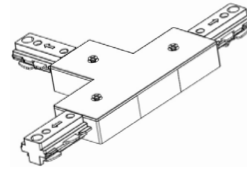

- TR-TC-BK = 3-Wire Track T Connector, Black
- TR-TC-WH = 3-Wire Track T Connector, White
- TR-XC-BK = 3-Wire Track X Connector, Black
- TR-XC-WH = 3-Wire Track X Connector, White
- TR-FLEXC-BK = 3-Wire Track Flex Connector, Black
- TR-FLEXC-WH = 3-Wire Track Flex Connector, White
- TR-FC-BK = 3-Wire Track Floating Canopy, Black
- TR-FC-WH = 3-Wire Track Floating Canopy, White
- TR-MONC-BK = 3-Wire Track Mono Canopy, Black
- TR-MONC-WH = 3-Wire Track Mono Canopy, White
- TR-JBEF-BK = 3-Wire Track J-Box End Feed Kit, Black
- TR-JBEF-WH = 3-Wire Track J-Box End Feed Kit, White
- TR-CCON-BK = 3-Wire Track Conduit Connector, Black
- TR-CCON-WH = 3-Wire Track Conduit Connector, White
- TR-EC-BK = 3-Wire Track End Cap, Black
- TR-EC-WH = 3-Wire Track End Cap, White
- TR-EXTCON-BK = 3-Wire Track To Track Extension Connector, Black
- TR-EXTCON-WH = 3-Wire Track To Track Extension Connector, White
- TR-PENDKIT-BK = 3-Wire Track 3Ft Pendant Wiring Kit, Black
- TR-PENDKIT-WH = 3-Wire Track 3Ft Pendant Wiring Kit, White

Accessories: TRD-30W-MCT5-36D

End Cap
TR-EC-BK
TR-EC-WH

Flexible Connector
TR-FLEXC-BK
TR-FLEXC-WH

L Connector
TR-LC-BK
TR-LC-WH

Live End Connector
TR-LE-BK
TR-LE-WH

X Connector
TR-XC-BK
TR-XC-WH

Mini Joiner
TR-MC-BK
TR-MC-WH

Monopoint Canopy
TR-MONC-BK
TR-MONC-WH

Stratght Connector
TR-SC- BK
TR-SC-WH

T Connector
TR-TC-BK
TR-TC-WH

Track Floating
TR-FC-BK
TR-FC-WH

Track
TR-2FT-BK
TR-2FT-WH
TR-4FT-BK
TR-4FT-WH
TR-6FT-BK
TR-6FT-WH
TR-8FT-BK
TR-8FT-WH