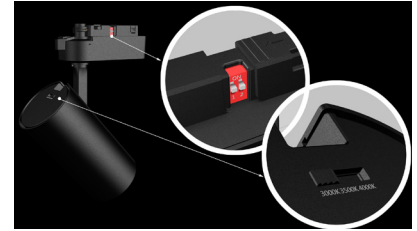

Area 25'x 25' Mounting Height: 9'

Other Views:

Side View

Side View

Switch View

Performance Table: TRE-25-35W-MCTP-36D

| MODEL NO. | Wattage | Voltage | Lumens | Color Temp. | LPW |
|------------------------|---------|---------|--------|-------------|-----|
| TRE-25-35W-MCTP-36D-BK | 25W | 120V | 2125LM | 3000K | 84 |
| TRE-25-35W-MCTP-36DWH | 30W | | 2550LM | 3500K | |
| | 35W | | 2975LM | 4000K | |