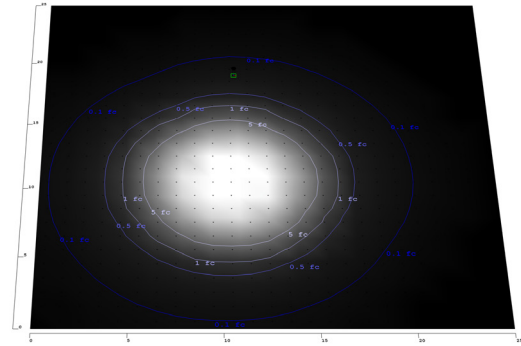

Area 25'x 25' Mounting Height: 9'

Other Views:

Side View

Side View

Switch View

Performance Table: TRE-25-35W-MCTP-36D

| MODEL NO. | Wattage | Voltage | Lumens | Color Temp. | LPW |
|------------------------|---------|---------|--------|-------------|-----|
| TRE-25-35W-MCTP-36D-BK | 25W | 120V | 2125LM | 3000K | 84 |
| TRE-25-35W-MCTP-36DWH | 30W | | 2550LM | 3500K | |
| | 35W | | 2975LM | 4000K | |