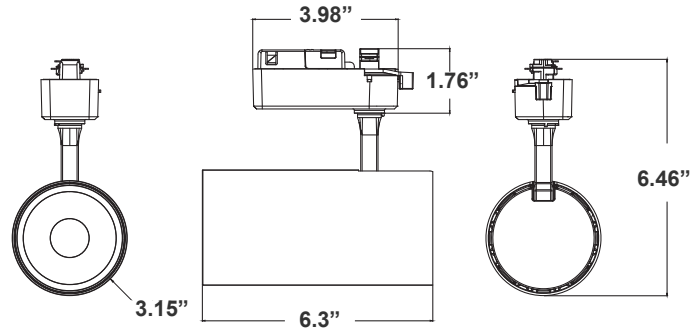

Customer Name: _____

Project Name: _____

Note: _____

Type: _____

6.3" (W) x 6.46" (H) x 3.15" (D)

the Builder Series Track Heads

– the ultimate versatile and efficient lighting solution designed to meet the diverse needs of modern lighting projects. With an array of adjustable features, elegant finishes, and superior performance, the Builder Series Track Heads are perfect for any space requiring high-quality, adaptable lighting.

Electrical:

- Voltage: 120V AC 60Hz
- Wattage: 25W/30W/35W
- Power Factor: >0.95
- Efficacy: 84 LPW

Mechanical:

- Die-Cast Aluminum, Powder Coated Finish
- 90° vertical adjustment, 358° rotation
- Effortlessly installed into H-Type single-circuit track
- Maximum Weight for each 2FT Track is 9 Lbs
- Maximum Load for each 2FT Track:
 - 15 Amp Circuit: 1800 Watts
 - 20 Amp Circuit: 2400 Watts
- Operating Temperature: -4°F to 104°F
- 7-Year Warranty

Area 25'x 25' Mounting Height: 9'

Other Views:

Side View

Side View

Switch View

Performance Table: TRE-25-35W-MCTP-36D

| MODEL NO. | Wattage | Voltage | Lumens | Color Temp. | LPW |
|------------------------|---------|---------|--------|-------------|-----|
| TRE-25-35W-MCTP-36D-BK | 25W | 120V | 2125LM | 3000K | 84 |
| TRE-25-35W-MCTP-36DWH | 30W | | 2550LM | 3500K | |
| | 35W | | 2975LM | 4000K | |