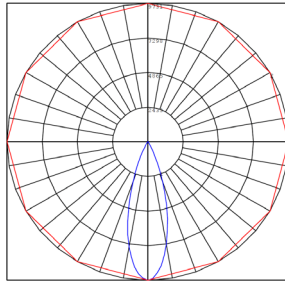

Area 25'x 25' Mounting Height: 9'

Other Views:

Side View

Side View

Switch View

Performance Table: TRE-25-35W-MCTP-36D

| MODEL NO. | Wattage | Voltage | Lumens | Color Temp. | LPW |
|------------------------|---------|---------|--------|-------------|-----|
| TRE-25-35W-MCTP-36D-BK | 25W | 120V | 2125LM | 3000K | 84 |
| TRE-25-35W-MCTP-36DWH | 30W | | 2550LM | 3500K | |
| | 35W | | 2975LM | 4000K | |