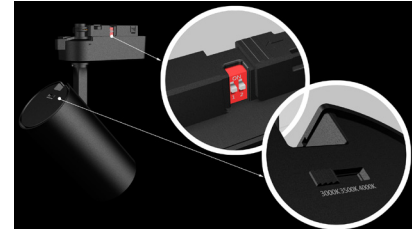

**Photometrics:** TRE-15-25W-MCTP-36D

Area 25'x 25' Mounting Height: 9'

**Other Views:**

Side View

Side View

Switch View

**Performance Table:** TRE-15-25W-MCTP-36D

MODEL NO.	Wattage	Voltage	Lumens	Color Temp.	BUG Rating	LPW
TRE-15-25W-MCTP-36D-BK	15W	120V	1260LM	3000K	B0-U0-G1	84
TRE-15-25W-MCTP-36DWH	20W		1680LM	3500K		
	25W		2100LM	4000K		