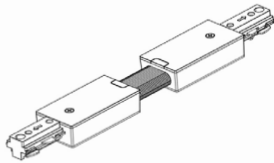

Flexible Connector
TR-FLEXC-BK
TR-FLEXC-WH