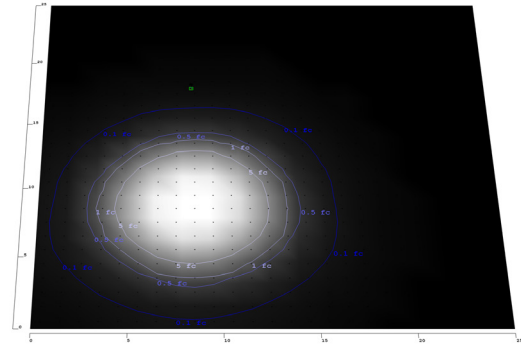

Photometrics: TRE-15-25W-MCTP-36D

Area 25'x 25' Mounting Height: 9'

Other Views: