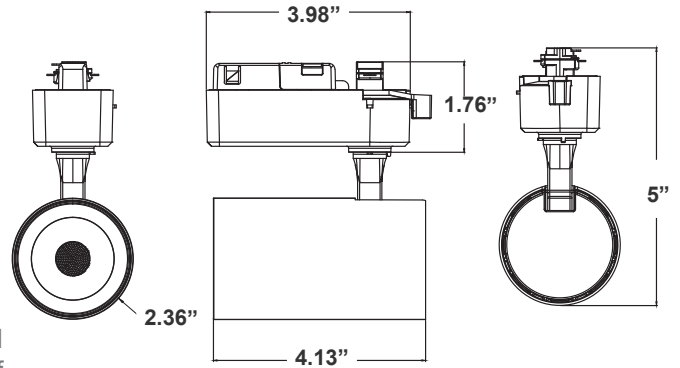

Customer Name: \_\_\_\_\_

Project Name: \_\_\_\_\_

Note: \_\_\_\_\_ Type: \_\_\_\_\_

4.13" (W) x 5" (H) x 1.76" (D)

The Builder Series Track Heads: the ultimate versatile and efficient lighting solution designed to meet the diverse needs of modern lighting projects. With an array of adjustable features, elegant finishes, and superior performance, the Builder Series Track Heads are perfect for any space requiring high-quality, adaptable lighting.