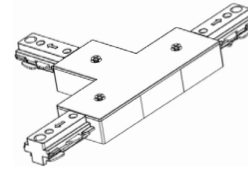

**Accessories:**

Blank = No Option For Accessories

- TR-TC-BK = 3-Wire Track T Connector, Black
- TR-TC-WH = 3-Wire Track T Connector, White
- TR-XC-BK = 3-Wire Track X Connector, Black
- TR-XC-WH = 3-Wire Track X Connector, White
- TR-FLEXC-BK = 3-Wire Track Flex Connector, Black
- IR-FLEXC-WH = 3-Wire Track Flex Connector, White
- TR-FC-BK = 3-Wire Track Floating Canopy, Black
- TR-FC-WH = 3-Wire Track Floating Canopy, White
- TR-MONC-BK = 3-Wire Track Mono Canopy, Black
- IR-MONC-WH = 3-Wire Track Mono Canopy, White
- IR-JBEF-BK = 3-Wire Track J-Box End Feed Kit, Black
- TR-JBEF-WH = 3-Wire Track J-Box End Feed Kit, White
- TR-CCON-BK = 3-Wire Track Conduit Connector, Black
- TR-CCON-WH = 3-Wire Track Conduit Connector, White
- TR-EC-BK = 3-Wire Track End Cap, Black
- TR-EC-WH = 3-Wire Track End Cap, White
- TR-EXTCON-BK = 3-Wire Track To Track Extension Connector, Black
- IR-EXTCON-WH = 3-Wire Track To Track Extension Connector, White
- TR-PENDKIT-BK = 3-Wire Track 3Ft Pendant Wiring Kit, Black
- TR-PENDKIT-WH = 3-Wire Track 3Ft Pendant Wiring Kit, White

**Accessories:** TRD-30W-MCT5-36D

End Cap  
TR-EC-BK  
TR-EC-WH

Flexible Connector  
TR-FLEXC-BK  
TR-FLEXC-WH

L Connector  
TR-LC-BK  
TR-LC-WH

Live End Connector  
TR-LE-BK  
TR-LE-WH

X Connector  
TR-XC-BK  
TR-XC-WH

Mini Joiner  
TR-MC-BK  
TR-MC-WH

Monopoint Canopy  
TR-MONC-BK  
TR-MONC-WH

Stratght Connector  
TR-SC- BK  
TR-SC-WH

T Connector  
TR-TC-BK  
TR-TC-WH

Track Floating  
TR-FC-BK  
TR-FC-WH

Track  
TR-2FT-BK  
TR-2FT-WH  
TR-4FT-BK  
TR-4FT-WH  
TR-6FT-BK  
TR-6FT-WH  
TR-8FT-BK  
TR-8FT-WH