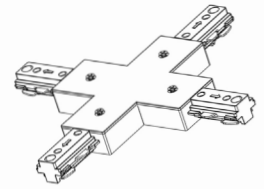

**Accessories:**

Blank = No Option For Accessories

- TR-TC-BK = 3-Wire Track T Connector, Black
- TR-TC-WH = 3-Wire Track T Connector, White
- TR-XC-BK = 3-Wire Track X Connector, Black
- TR-XC-WH = 3-Wire Track X Connector, White
- TR-FLEXC-BK = 3-Wire Track Flex Connector, Black
- IR-FLEXC-WH = 3-Wire Track Flex Connector, White
- TR-FC-BK = 3-Wire Track Floating Canopy, Black
- TR-FC-WH = 3-Wire Track Floating Canopy, White
- TR-MONC-BK = 3-Wire Track Mono Canopy, Black
- IR-MONC-WH = 3-Wire Track Mono Canopy, White
- IR-JBEF-BK = 3-Wire Track J-Box End Feed Kit, Black
- TR-JBEF-WH = 3-Wire Track J-Box End Feed Kit, White
- TR-CCON-BK = 3-Wire Track Conduit Connector, Black
- TR-CCON-WH = 3-Wire Track Conduit Connector, White
- TR-EC-BK = 3-Wire Track End Cap, Black
- TR-EC-WH = 3-Wire Track End Cap, White
- TR-EXTCON-BK = 3-Wire Track To Track Extension Connector, Black
- IR-EXTCON-WH = 3-Wire Track To Track Extension Connector, White
- TR-PENDKIT-BK = 3-Wire Track 3Ft Pendant Wiring Kit, Black
- TR-PENDKIT-WH = 3-Wire Track 3Ft Pendant Wiring Kit, White

**Accessories:** TRD-30W-MCT5-36D

End Cap  
TR-EC-BK  
TR-EC-WH

Flexible Connector  
TR-FLEXC-BK  
TR-FLEXC-WH

L Connector  
TR-LC-BK  
TR-LC-WH

Live End Connector  
TR-LE-BK  
TR-LE-WH

X Connector  
TR-XC-BK  
TR-XC-WH

Mini Joiner  
TR-MC-BK  
TR-MC-WH

Monopoint Canopy  
TR-MONC-BK  
TR-MONC-WH

Stratght Connector  
TR-SC- BK  
TR-SC-WH

T Connector  
TR-TC-BK  
TR-TC-WH

Track Floating  
TR-FC-BK  
TR-FC-WH

Track  
TR-2FT-BK  
TR-2FT-WH  
TR-4FT-BK  
TR-4FT-WH  
TR-6FT-BK  
TR-6FT-WH  
TR-8FT-BK  
TR-8FT-WH