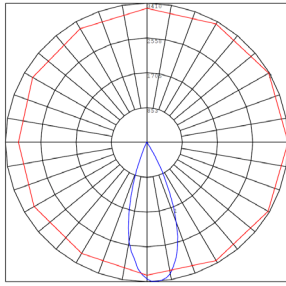

Photometrics: TRE-15-25W-MCTP-36D

Area 25'x 25' Mounting Height: 9'