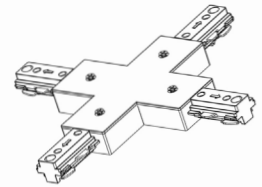

**Beam Lens Accessories:**

- TRD-30W-LENS-12D = TRD Replacement Lens 12 Degree
- TRD-30W-LENS-24D = TRD Replacement Lens 24 Degree
- TRD-30W-LENS-60D = TRD Replacement Lens 60 Degree

**Accessories:** TRD-30W-MCT5-36D

End Cap  
TR-EC-BK  
TR-EC-WH

Flexible Connector  
TR-FLEXC-BK

L Connector  
TR-LC-BK  
TR-LC-WH

Live End Connector  
TR-LE-BK  
TR-LE-WH

X Connector  
TR-XC-BK  
TR-XC-WH

Mini Joiner  
TR-MC-BK  
TR-MC-WH

Monopoint Canopy  
TR-MONC-BK  
TR-MONC-WH

Straight Connector  
TR-SC-BK  
TR-SC-WH

T Connector  
TR-TC-BK  
TR-TC-WH

Track Floating  
TR-FC-BK  
TR-FC-WH

Track  
TR-2FT-BK  
TR-2FT-WH  
TR-4FT-BK  
TR-4FT-WH  
TR-6FT-BK  
TR-6FT-WH  
TR-8FT-BK  
TR-8FT-WH