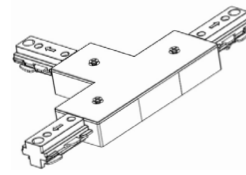

End Cap  
TR-EC-BK  
TR-EC-WH

Flexible Connector  
TR-FLEXC-BK

L Connector  
TR-LC-BK  
TR-LC-WH

Live End Connector  
TR-LE-BK  
TR-LE-WH

X Connector  
TR-XC-BK  
TR-XC-WH

Mini Joiner  
TR-MC-BK  
TR-MC-WH

Monopoint Canopy  
TR-MONC-BK  
TR-MONC-WH

Straight Connector  
TR-SC-BK  
TR-SC-WH

T Connector  
TR-TC-BK  
TR-TC-WH

Track Floating  
TR-FC-BK  
TR-FC-WH

Track  
TR-2FT-BK  
TR-2FT-WH  
TR-4FT-BK  
TR-4FT-WH  
TR-6FT-BK  
TR-6FT-WH  
TR-8FT-BK  
TR-8FT-WH