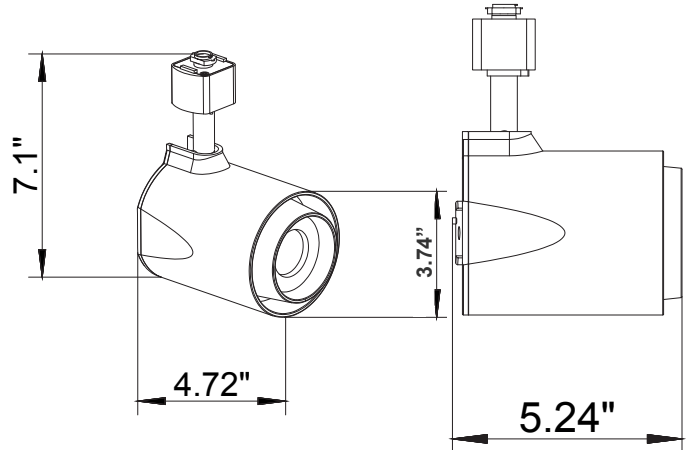

5.24" (W) x 7.1" (H) x 4.72" (D)

the Builder Series Track Heads  
– the ultimate versatile and efficient lighting solution designed to meet the diverse needs of modern lighting projects. With an array of adjustable features, elegant finishes, and superior performance, the Builder Series Track Heads are perfect for any space requiring high-quality, adaptable lighting.

### Mechanical:

- Die-Cast Aluminum, Powder Coated Finish
- 90° vertical adjustment, 358° rotation
- Lens: Clear Tempered Glass Lens Secured To Housing By Threaded Lens Cap
- Maximum Weight for Each 2FT Track is 9 Lbs.
- Maximum Load For Each 2FT Track:
  - 15 Amp Circuit: 1800 Watts
  - 20 Amp Circuit: 2400 Watts
- Effortlessly installed into H-Type Single-Circuit Track
- Operating Temperature: -4°F to 104°F
- 7-Year Warranty