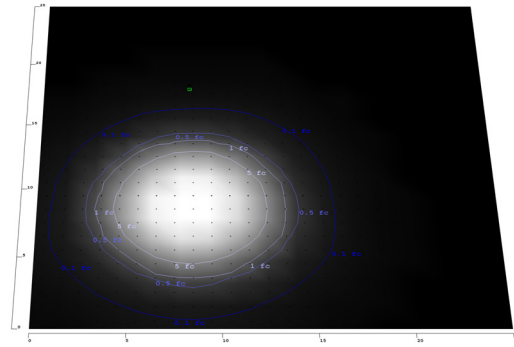

**Photometrics:** TRD-30W-MCT5-36D

Area 25'x 25' Mounting Height: 9'

**Other views:** TRD-20W-MCT5-36D

Side View

Back View

Switch View

Side View

Back View