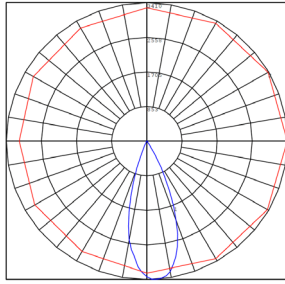

**Photometrics:** TRD-30W-MCT5-36D

Area 25'x 25' Mounting Height: 9'

**Other views:** TRD-20W-MCT5-36D

Side View

Back View

Switch View

Side View

Back View