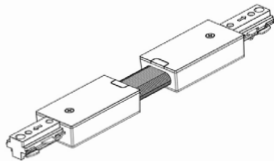

- TR-TC-BK = 3-Wire Track T Connector, Black
- TR-TC-WH = 3-Wire Track T Connector, White
- TR-XC-BK = 3-Wire Track X Connector, Black
- TR-XC-WH = 3-Wire Track X Connector, White
- TR-FLEXC-BK = 3-Wire Track Flex Connector, Black
- TR-FLEXC-WH = 3-Wire Track Flex Connector, White
- TR-FC-BK = 3-Wire Track Floating Canopy, Black
- TR-FC-WH = 3-Wire Track Floating Canopy, White
- TR-MONC-BK = 3-Wire Track Mono Canopy, Black
- TR-MONC-WH = 3-Wire Track Mono Canopy, White
- TR-JBEF-BK = 3-Wire Track J-Box End Feed Kit, Black
- TR-JBEF-WH = 3-Wire Track J-Box End Feed Kit, White
- TR-CCON-BK = 3-Wire Track Conduit Connector, Black
- TR-CCON-WH = 3-Wire Track Conduit Connector, White
- TR-EC-BK = 3-Wire Track End Cap, Black
- TR-EC-WH = 3-Wire Track End Cap, White
- TR-EXTCON-BK = 3-Wire Track To Track Extension Connector, Black
- TR-EXTCON-WH = 3-Wire Track To Track Extension Connector, White
- TR-PENDKIT-BK = 3-Wire Track 3Ft Pendant Wiring Kit, Black
- TR-PENDKIT-WH = 3-Wire Track 3Ft Pendant Wiring Kit, White

**Beam Lens Accessories:**

- TRD-30W-LENS-12D = TRD Replacement Lens 12 Degree
- TRD-30W-LENS-24D = TRD Replacement Lens 24 Degree
- TRD-30W-LENS-60D = TRD Replacement Lens 60 Degree

**Accessories:** TRD-30W-MCT5-36D

End Cap  
TR-EC-BK  
TR-EC-WH

Flexible Connector  
TR-FLEXC-BK

L Connector  
TR-LC-BK  
TR-LC-WH

Live End Connector  
TR-LE-BK  
TR-LE-WH

X Connector  
TR-XC-BK  
TR-XC-WH

Mini Joiner  
TR-MC-BK  
TR-MC-WH