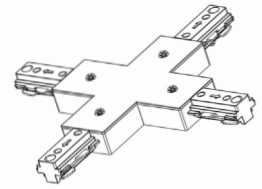

**Beam Lens Accessories:**

- TRD-12W-LENS-15D = TRD Replacement Lens 15 Degree
- TRD-12W-LENS-25D = TRD Replacement Lens 25 Degree
- TRD-12W-LENS-55D = TRD Replacement Lens 55 Degree

**Accessories:** TRD-30W-MCT5-36D

End Cap  
TR-EC-BK  
TR-EC-WH

Flexible Connector  
TR-FLEXC-BK

L Connector  
TR-LC-BK  
TR-LC-WH

Live End Connector  
TR-LE-BK  
TR-LE-WH

X Connector  
TR-XC-BK  
TR-XC-WH

Mini Joiner  
TR-MC-BK  
TR-MC-WH

Monopoint Canopy  
TR-MONC-BK  
TR-MONC-WH

Straight Connector  
TR-SC-BK  
TR-SC-WH

T Connector  
TR-TC-BK  
TR-TC-WH

Track Floating  
TR-FC-BK  
TR-FC-WH

Track  
TR-2FT-BK  
TR-2FT-WH  
TR-4FT-BK  
TR-4FT-WH  
TR-6FT-BK  
TR-6FT-WH  
TR-8FT-BK  
TR-8FT-WH