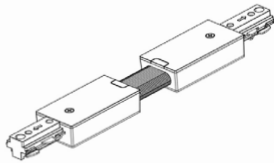

- TR-TC-BK = 3-Wire Track T Connector, Black
- TR-TC-WH = 3-Wire Track T Connector, White
- TR-XC-BK = 3-Wire Track X Connector, Black
- TR-XC-WH = 3-Wire Track X Connector, White
- TR-FLEXC-BK = 3-Wire Track Flex Connector, Black
- TR-FLEXC-WH = 3-Wire Track Flex Connector, White
- TR-FC-BK = 3-Wire Track Floating Canopy, Black
- TR-FC-WH = 3-Wire Track Floating Canopy, White
- TR-MONC-BK = 3-Wire Track Mono Canopy, Black
- TR-MONC-WH = 3-Wire Track Mono Canopy, White
- TR-JBEF-BK = 3-Wire Track J-Box End Feed Kit, Black
- TR-JBEF-WH = 3-Wire Track J-Box End Feed Kit, White
- TR-CCON-BK = 3-Wire Track Conduit Connector, Black
- TR-CCON-WH = 3-Wire Track Conduit Connector, White
- TR-EC-BK = 3-Wire Track End Cap, Black
- TR-EC-WH = 3-Wire Track End Cap, White
- TR-EXTCON-BK = 3-Wire Track To Track Extension Connector, Black
- TR-EXTCON-WH = 3-Wire Track To Track Extension Connector, White
- TR-PENDKIT-BK = 3-Wire Track 3Ft Pendant Wiring Kit, Black
- TR-PENDKIT-WH = 3-Wire Track 3Ft Pendant Wiring Kit, White

**Beam Lens Accessories:**

- TRD-12W-LENS-15D = TRD Replacement Lens 15 Degree
- TRD-12W-LENS-25D = TRD Replacement Lens 25 Degree
- TRD-12W-LENS-55D = TRD Replacement Lens 55 Degree

**Accessories:** TRD-30W-MCT5-36D

End Cap  
TR-EC-BK  
TR-EC-WH

Flexible Connector  
TR-FLEXC-BK

L Connector  
TR-LC-BK  
TR-LC-WH

Live End Connector  
TR-LE-BK  
TR-LE-WH

X Connector  
TR-XC-BK  
TR-XC-WH

Mini Joiner  
TR-MC-BK  
TR-MC-WH