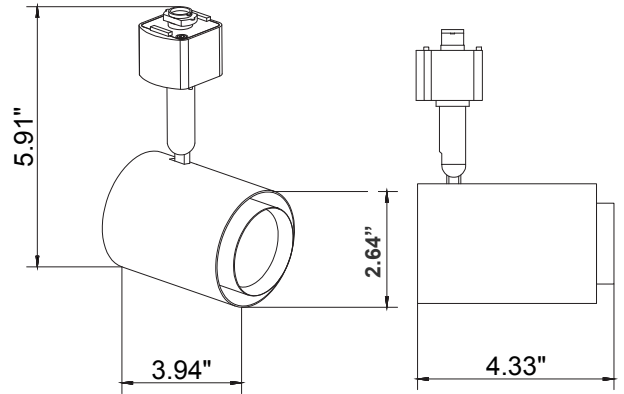

4.33" (W) x 5.91" (H) x 3.94" (D)

### Mechanical:

- Die-Cast Aluminum, Powder Coated Finish
- 90° vertical adjustment, 358° rotation
- Lens: Clear Tempered Glass Lens Secured To Housing By Threaded Lens Cap
- Effortlessly installed into H-Type single-circuit track
- Maximum Weight for Each 2FT Track is 9 Lbs.
- Maximum Load For Each 2FT Track:
  - 15 Amp Circuit: 1800 Watts
  - 20 Amp Circuit: 2400 Watts
- Operating Temperature: -4°F to 104°F
- 7-Year Warranty