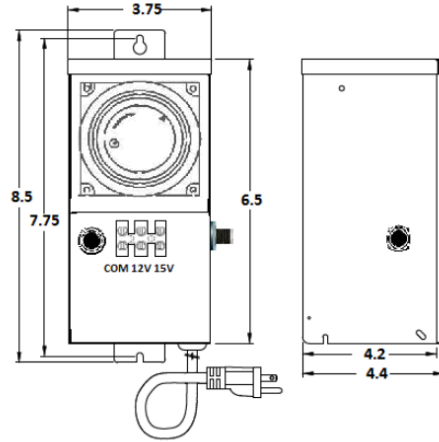

DIMENSIONS:

L 8.5" X W 4.4" X H 3.75"

TR-40W-DT-TPC-SS

**DUAL-TAP LANDSCAPE TRANSFORMERS WITH
TIMER & PHOTOCELL SLIDE DOOR**

MODEL	WATTS	VOLTAGE
TR-40W-DT-TPC-SS	40W	120V

ELECTRICAL SPECIFICATIONS:

- Input Voltage: 120V/60Hz
- Wattage: 40W Max
- Multi Tap: 12VAC & 15VAC
- Output Voltage: 12V/15V
- Efficiency: 90%

ACCESSORIES INCLUDED:

6 Foot plug-in cord

Built-in Photocell Non-removable

HOUSING SPECIFICATIONS:

- Finish: Stainless Steel
- NEMA 3R rated
- Thermal manually reset secondary breaker 1200A
- Non dimmable if use timer or/and photocell
- Terminal Blocks: 2
- Temperature class B(266°F)
- Suitable for Indoor and Outdoor use
- IP Rating: IP67, Suitable for Wet Locations