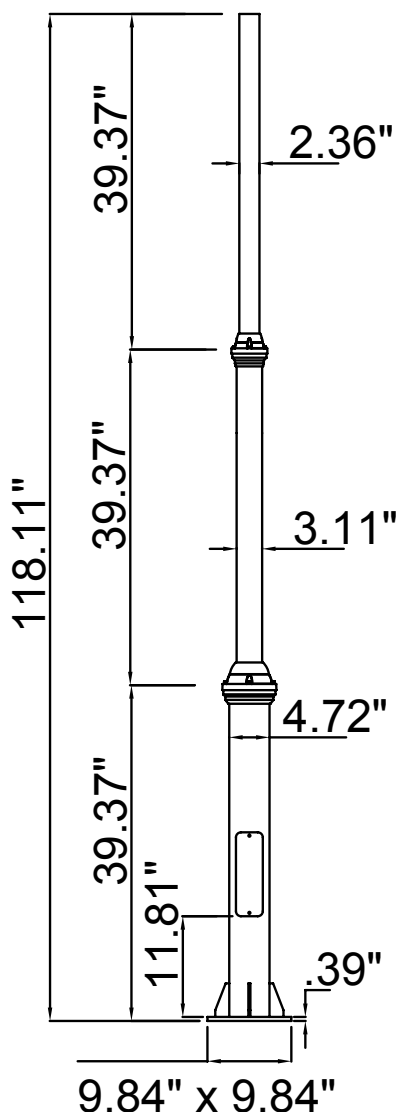

3 "Y" Connectors

1 Top Cap to cover to pole top opening

1 Trunk - 2-3/4" Inside Diameter fits over 2-1/2" Round Poles

DECORATIVE 3-PIECE LIGHT POLE
Shown With POL Pol System, Must be Purchased Separately

1- Three “Y” Connectors, Plug-in Connectors Included.

2- One Trunk, , Plug-in Connectors Included. Inside Diameter 2-3/4”

3- One Top Pole Cap

Components Dimensions:

DECORATIVE 3-PIECE LIGHT POLE:

Shown With POL Pol System, Must be Purchased Separately

MODEL NO.	Descriptions
POL-D1-120-3PC-BK	120In Decorative Pole D1 Series, 3Pc, 2.36In Tenon, Black
POL-D1-144-3PC-BK	144In Decorative Pole D1 Series, 3Pc, 2.36In Tenon, Black

Accessories:

Blank = No Option For Accessories

POL-D1-ABK = D1 Series Pole Anchor Bolt Kit 9/16 (M14)

POL-D1-BASECVR-BK = D1 Series Pole 2-Pc Cube Base Cover, Black

ACCESSORIES:

POL-D1-ABK

17.72" (H) x 9.84" (W) x 9.84" (D)

POL-D1-BASECVR-BK

10.24" (H) x 10.24" (W) x 5.12" (D)