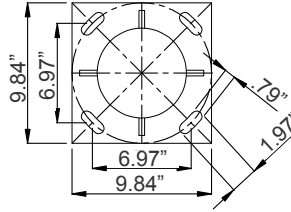

1- Three “Y” Connectors, Plug-in Connectors Included.

2- One Trunk, , Plug-in Connectors Included. Inside Diameter 2-3/4”

3- One Top Pole Cap

Components Dimensions:

DECORATIVE 3-PIECE LIGHT POLE:

Shown With POL Pol System, Must be Purchased Separately

MODEL NO.	Descriptions
POL-D1-120-3PC-BK	120In Decorative Pole D1 Series, 3Pc, 2.36In Tenon, Black
POL-D1-144-3PC-BK	144In Decorative Pole D1 Series, 3Pc, 2.36In Tenon, Black

Accessories:

Blank = No Option For Accessories

POL-D1-ABK = D1 Series Pole Anchor Bolt Kit 9/16 (M14)

POL-D1-BASECVR-BK = D1 Series Pole 2-Pc Cube Base Cover, Black

ACCESSORIES:

POL-D1-ABK

17.72" (H) x 9.84" (W) x 9.84" (D)

POL-D1-BASECVR-BK

10.24" (H) x 10.24" (W) x 5.12" (D)