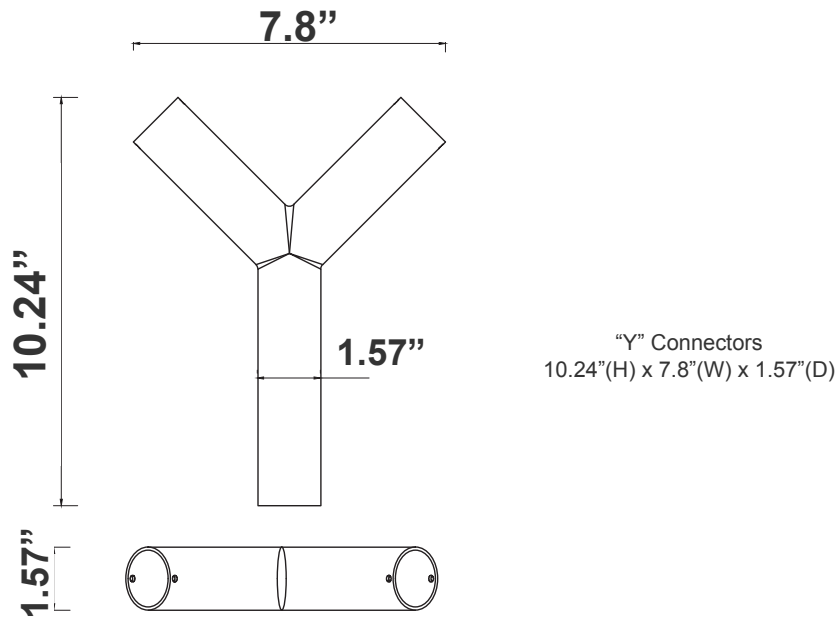

Performance Table:

MODEL NO.	Wattage	Voltage	Lumens	Color Temp.	LPW
TOL-SEQUOIA-BK	100W	120~277V	12500LM	3000K 4000K 5000K	125

Sample Ordering

Model Height Top Shape Housing

TOL - SEQUOIA - BK

ACCESSORIES:

1- Three “Y” Connectors, Plug-in Connectors Included.

2- One Trunk, , Plug-in Connectors Included. Inside Diameter 2-3/4”

3- One Top Pole Cap

Components Dimensions:

DECORATIVE 3-PIECE LIGHT POLE:

Shown With POL Pol System, Must be Purchased Separately

MODEL NO.	Descriptions
POL-D1-120-3PC-BK	120In Decorative Pole D1 Series, 3Pc, 2.36In Tenon, Black
POL-D1-144-3PC-BK	144In Decorative Pole D1 Series, 3Pc, 2.36In Tenon, Black

Accessories:

Blank = No Option For Accessories

POL-D1-ABK = D1 Series Pole Anchor Bolt Kit 9/16 (M14)

POL-D1-BASECVR-BK = D1 Series Pole 2-Pc Cube Base Cover, Black

ACCESSORIES:

POL-D1-ABK

17.72" (H) x 9.84" (W) x 9.84" (D)

POL-D1-BASECVR-BK

10.24" (H) x 10.24" (W) x 5.12" (D)