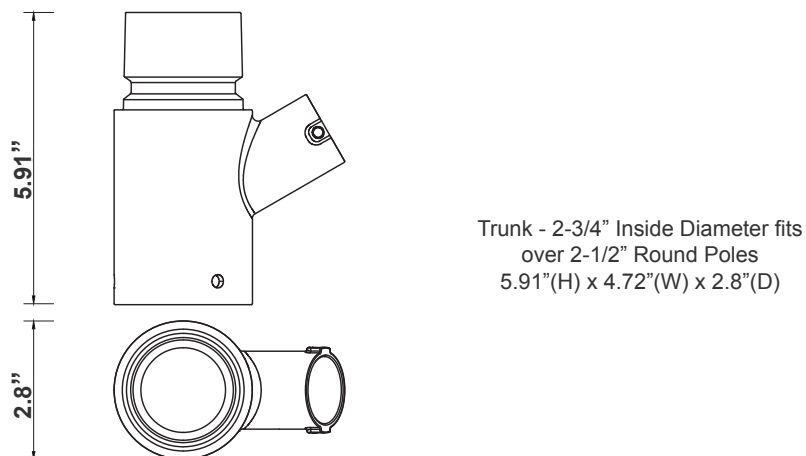

Performance Table:

MODEL NO.	Wattage	Voltage	Lumens	Color Temp.	LPW
TOL-SEQUOIA-BK	100W	120~277V	12500LM	3000K 4000K 5000K	125

Sample Ordering

Model Height Top Shape Housing

TOL - SEQUOIA - BK

ACCESSORIES:

1- Three “Y” Connectors, Plug-in Connectors Included.

2- One Trunk, , Plug-in Connectors Included. Inside Diameter 2-3/4”

3- One Top Pole Cap

Components Dimensions:

DECORATIVE 3-PIECE LIGHT POLE:

Shown With POL Pol System, Must be Purchased Separately