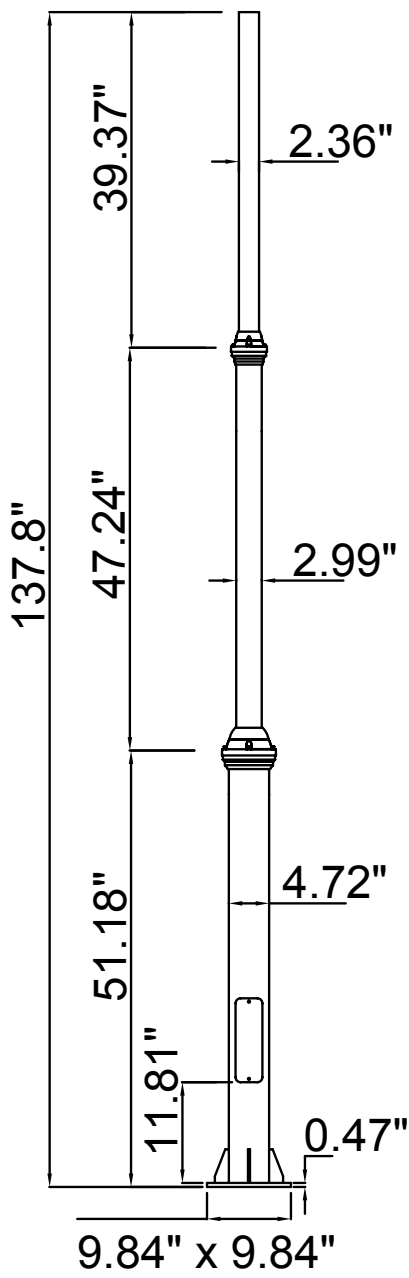

TOL SERIES Outdoor Lighting

TOL-SEQUOIA-BK
TREE OF LIGHT, A NATURAL DESIGNER LIGHT STRUCTURE FOR OPEN AREAS

Customer Name: _____
 Project Name: _____
 Note: _____ | Type: _____

TOL-SEQUOIA Components:

4 Light Bars - 25W each

3 "Y" Connectors

1 Top Cap to cover to pole top opening

1 Trunk - 2-3/4" Inside Diameter fits over 2-1/2" Round Poles

DECORATIVE 3-PIECE LIGHT POLE
Shown With POL Pol System, Must be Purchased Separately

1- Three “Y” Connectors, Plug-in Connectors Included.

2- One Trunk, , Plug-in Connectors Included. Inside Diameter 2-3/4”

3- One Top Pole Cap

Components Dimensions:

DECORATIVE 3-PIECE LIGHT POLE:

Shown With POL Pol System, Must be Purchased Separately

MODEL NO.	Descriptions
POL-D1-120-3PC-BK	120In Decorative Pole D1 Series, 3Pc, 2.36In Tenon, Black
POL-D1-144-3PC-BK	144In Decorative Pole D1 Series, 3Pc, 2.36In Tenon, Black

Accessories:

Blank = No Option For Accessories