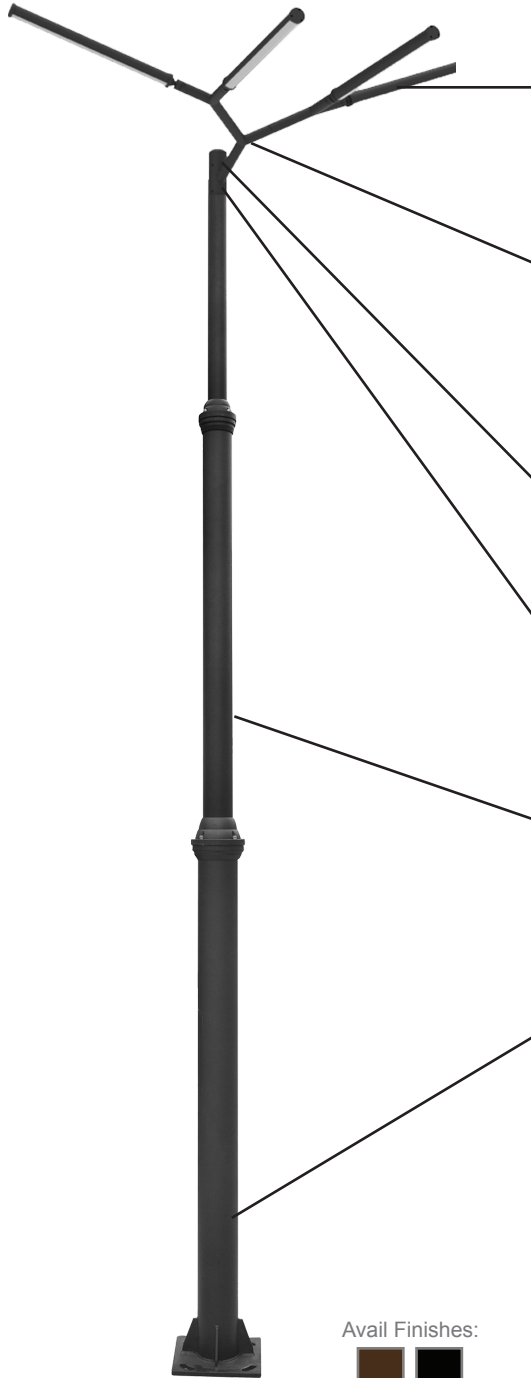

TOL SERIES Outdoor Lighting

TOL-SEQUOIA-BK
TREE OF LIGHT, A NATURAL DESIGNER LIGHT STRUCTURE FOR OPEN AREAS

Customer Name: _____
 Project Name: _____
 Note: _____ | Type: _____

TOL-SEQUOIA Components:

4 Light Bars - 25W each

3 "Y" Connectors

1 Top Cap to cover to pole top opening

1 Trunk - 2-3/4" Inside Diameter fits over 2-1/2" Round Poles

DECORATIVE 3-PIECE LIGHT POLE
Shown With POL Pol System, Must be Purchased Separately

Avail Finishes:

The Tree of Light is a stunning outdoor lighting solution that seamlessly blends nature-inspired design with modern functionality. This innovative structure mimics the organic form of a tree, providing ambient illumination for open spaces such as parks, plazas, and garden areas. Crafted with durable materials and energy-efficient LED technology, it offers a harmonious balance of aesthetics and performance, enhancing the atmosphere of any outdoor environment while ensuring long-lasting, sustainable lighting.

1- Three “Y” Connectors, Plug-in Connectors Included.

2- One Trunk, , Plug-in Connectors Included. Inside Diameter 2-3/4”

3- One Top Pole Cap

Components Dimensions:

DECORATIVE 3-PIECE LIGHT POLE:

Shown With POL Pol System, Must be Purchased Separately