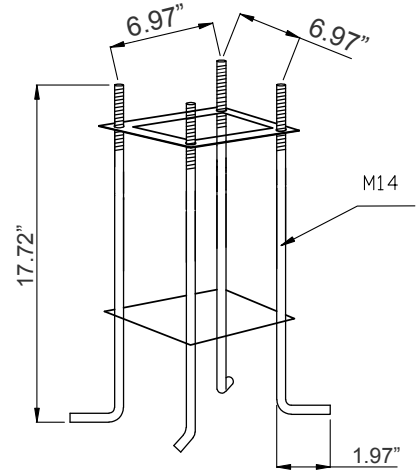

1- Three “Y” Connectors, Plug-in Connectors Included.

2- One Trunk, , Plug-in Connectors Included. Inside Diameter 2-3/4”

3- One Top Pole Cap

Components Dimensions:

DECORATIVE 3-PIECE LIGHT POLE:

Shown With POL Pol System, Must be Purchased Separately

MODEL NO.	Descriptions
POL-D1-120-3PC-BK	120In Decorative Pole D1 Series, 3Pc, 2.36In Tenon, Black
POL-D1-144-3PC-BK	144In Decorative Pole D1 Series, 3Pc, 2.36In Tenon, Black

Accessories:

Blank = No Option For Accessories

POL-D1-ABK = D1 Series Pole Anchor Bolt Kit 9/16 (M14)

POL-D1-BASECVR-BK = D1 Series Pole 2-Pc Cube Base Cover, Black

ACCESSORIES:

POL-D1-ABK

17.72" (H) x 9.84" (W) x 9.84" (D)

POL-D1-BASECVR-BK

10.24" (H) x 10.24" (W) x 5.12" (D)