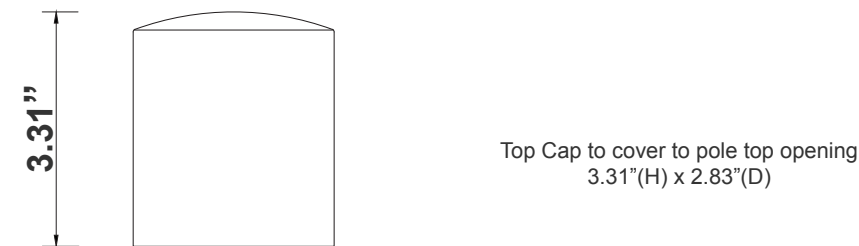

1- Three “Y” Connectors, Plug-in Connectors Included.

2- One Trunk, , Plug-in Connectors Included. Inside Diameter 2-3/4”

3- One Top Pole Cap

Components Dimensions:

DECORATIVE 3-PIECE LIGHT POLE:

Shown With POL Pol System, Must be Purchased Separately