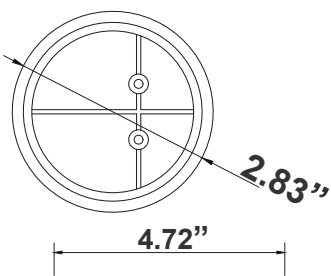

Performance Table:

MODEL NO.	Wattage	Voltage	Lumens	Color Temp.	LPW
TOL-SEQUOIA-BK	100W	120~277V	12500LM	3000K 4000K 5000K	125

Sample Ordering

Model Height Top Shape Housing

TOL - SEQUOIA - BK

ACCESSORIES:

1- Three “Y” Connectors, Plug-in Connectors Included.

2- One Trunk, , Plug-in Connectors Included. Inside Diameter 2-3/4”

3- One Top Pole Cap

Components Dimensions:

DECORATIVE 3-PIECE LIGHT POLE:

Shown With POL Pol System, Must be Purchased Separately

MODEL NO.	Descriptions
POL-D1-120-3PC-BK	120In Decorative Pole D1 Series, 3Pc, 2.36In Tenon, Black
POL-D1-144-3PC-BK	144In Decorative Pole D1 Series, 3Pc, 2.36In Tenon, Black

Accessories:

Blank = No Option For Accessories