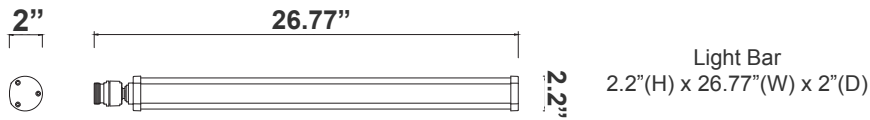

Performance Table:

MODEL NO.	Wattage	Voltage	Lumens	Color Temp.	LPW
TOL-SEQUOIA-BK	100W	120~277V	12500LM	3000K 4000K 5000K	125

Sample Ordering

Model Height Top Shape Housing

TOL - SEQUOIA - BK

ACCESSORIES:

1- Three “Y” Connectors, Plug-in Connectors Included.

2- One Trunk, , Plug-in Connectors Included. Inside Diameter 2-3/4”

3- One Top Pole Cap

Components Dimensions:

DECORATIVE 3-PIECE LIGHT POLE:

Shown With POL Pol System, Must be Purchased Separately