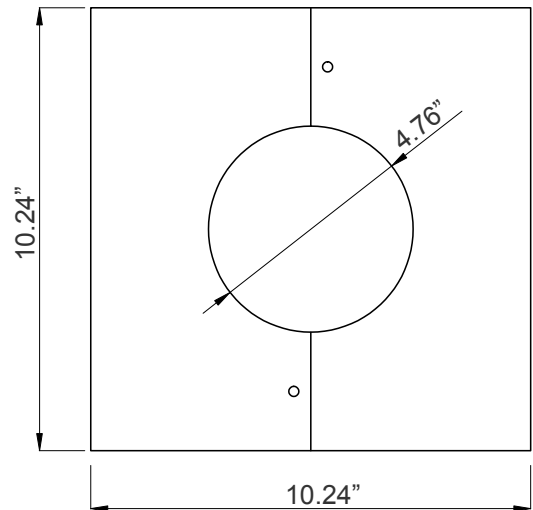

MODEL NO.	Descriptions
POL-D1-120-3PC-BK	120In Decorative Pole D1 Series, 3Pc, 2.36In Tenon, Black
POL-D1-144-3PC-BK	144In Decorative Pole D1 Series, 3Pc, 2.36In Tenon, Black

Accessories:

Blank = No Option For Accessories

POL-D1-ABK = D1 Series Pole Anchor Bolt Kit 9/16 (M14)

POL-D1-BASECVR-BK = D1 Series Pole 2-Pc Cube Base Cover, Black

ACCESSORIES:

POL-D1-ABK

17.72" (H) x 9.84" (W) x 9.84" (D)

POL-D1-BASECVR-BK

10.24" (H) x 10.24" (W) x 5.12" (D)