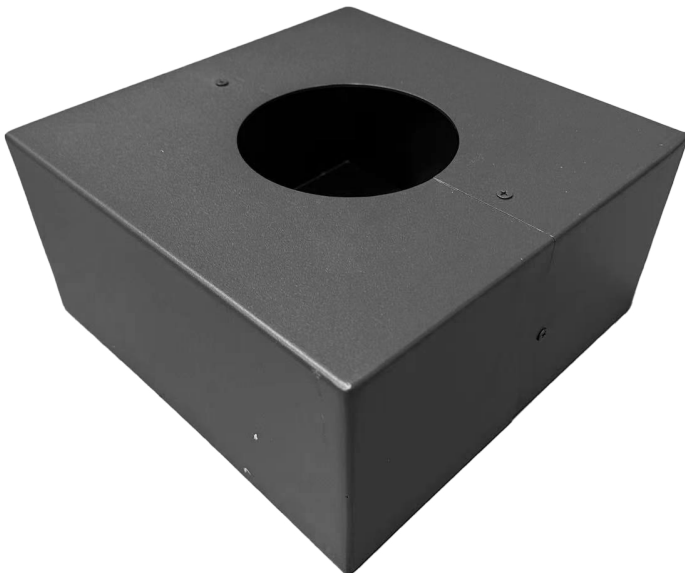

TOL SERIES Outdoor Lighting

TOL-SEQUOIA-BK
TREE OF LIGHT, A NATURAL DESIGNER LIGHT STRUCTURE FOR OPEN AREAS

Customer Name: _____
 Project Name: _____
 Note: _____ | Type: _____

TOL-SEQUOIA Components:

4 Light Bars - 25W each

3 "Y" Connectors

1 Top Cap to cover to pole top opening

1 Trunk - 2-3/4" Inside Diameter fits over 2-1/2" Round Poles

DECORATIVE 3-PIECE LIGHT POLE
Shown With POL Pol System, Must be Purchased Separately

Avail Finishes:

The Tree of Light is a stunning outdoor lighting solution that seamlessly blends nature-inspired design with modern functionality. This innovative structure mimics the organic form of a tree, providing ambient illumination for open spaces such as parks, plazas, and garden areas. Crafted with durable materials and energy-efficient LED technology, it offers a harmonious balance of aesthetics and performance, enhancing the atmosphere of any outdoor environment while ensuring long-lasting, sustainable lighting.

POL-D1-ABK = D1 Series Pole Anchor Bolt Kit 9/16 (M14)

POL-D1-BASECVR-BK = D1 Series Pole 2-Pc Cube Base Cover, Black

ACCESSORIES:

POL-D1-ABK

17.72" (H) x 9.84" (W) x 9.84" (D)

POL-D1-BASECVR-BK

10.24" (H) x 10.24" (W) x 5.12" (D)