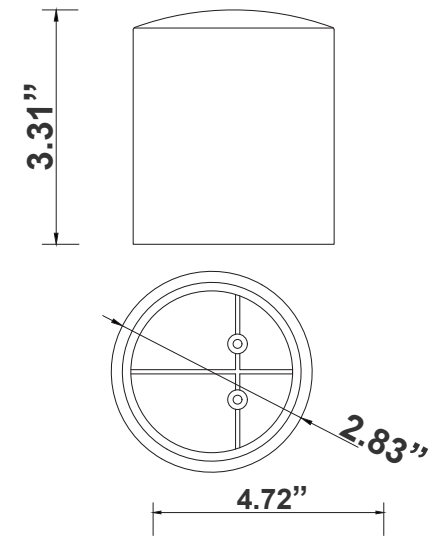

# Sample Ordering

**Model** **Height** **Top Shape** **Housing**

TOL - KINGS - BR

## ACCESSORIES:

1- Three “Y” Connectors, Plug-in Connectors Included.

2- Three Trunks, , Plug-in Connectors Included. Inside Diameter 2-3/4”

3- One Top Pole Cap

## Components Dimensions:

Light Bar  
2.2"(H) x 26.77"(W) x 2"(D)

"Y" Connectors  
10.24"(H) x 7.8"(W) x 1.57"(D)

Top Cap to cover to pole top opening  
3.31"(H) x 2.83"(D)

Trunk - 2-3/4" Inside Diameter fits  
over 2-1/2" Round Poles  
5.91"(H) x 4.72"(W) x 2.8"(D)

# DECORATIVE 3-PIECE LIGHT POLE:

Shown With POL Pol System, Must be Purchased Separately

MODEL NO.	Descriptions
POL-D1-120-3PC-BR	120In Decorative Pole D1 Series, 3Pc, 2.36In Tenon, Bronze
POL-D1-144-3PC-BR	144In Decorative Pole D1 Series, 3Pc, 2.36In Tenon, Bronze