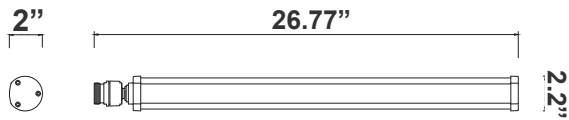

## ACCESSORIES:

1- Three “Y” Connectors, Plug-in Connectors Included.

2- Three Trunks, , Plug-in Connectors Included. Inside Diameter 2-3/4”

3- One Top Pole Cap

## Components Dimensions:

Light Bar  
2.2"(H) x 26.77"(W) x 2"(D)

"Y" Connectors  
10.24"(H) x 7.8"(W) x 1.57"(D)

Top Cap to cover to pole top opening  
3.31"(H) x 2.83"(D)

Trunk - 2-3/4" Inside Diameter fits  
over 2-1/2" Round Poles  
5.91"(H) x 4.72"(W) x 2.8"(D)