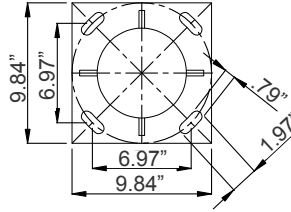

## Components Dimensions:

Light Bar  
2.2"(H) x 26.77"(W) x 2"(D)

"Y" Connectors  
10.24"(H) x 7.8"(W) x 1.57"(D)

Top Cap to cover to pole top opening  
3.31"(H) x 2.83"(D)

Trunk - 2-3/4" Inside Diameter fits  
over 2-1/2" Round Poles  
5.91"(H) x 4.72"(W) x 2.8"(D)

# DECORATIVE 3-PIECE LIGHT POLE:

Shown With POL Pol System, Must be Purchased Separately

MODEL NO.	Descriptions
POL-D1-120-3PC-BR	120In Decorative Pole D1 Series, 3Pc, 2.36In Tenon, Bronze
POL-D1-144-3PC-BR	144In Decorative Pole D1 Series, 3Pc, 2.36In Tenon, Bronze

## Accessories:

Blank = No Option For Accessories

POL-D1-ABK = D1 Series Pole Anchor Bolt Kit 9/16 (M14)

POL-D1-BASECVR-BR = D1 Series Pole 2-Pc Cube Base Cover, Bronze

**ACCESSORIES:**

POL-D1-ABK

17.72" (H) x 9.84" (W) x 9.84" (D)

POL-D1-BASECVR-BR

10.24" (H) x 10.24" (W) x 5.12" (D)