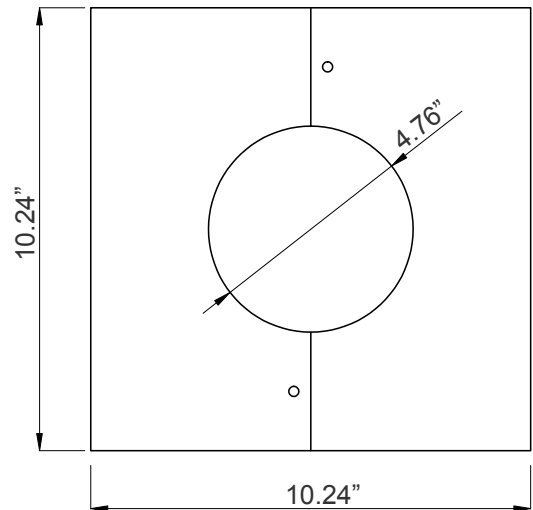

## Components Dimensions:

Light Bar  
2.2"(H) x 26.77"(W) x 2"(D)

"Y" Connectors  
10.24"(H) x 7.8"(W) x 1.57"(D)

Top Cap to cover to pole top opening  
3.31"(H) x 2.83"(D)

Trunk - 2-3/4" Inside Diameter fits  
over 2-1/2" Round Poles  
5.91"(H) x 4.72"(W) x 2.8"(D)

POL-D1-BASECVR-BR

10.24" (H) x 10.24" (W) x 5.12" (D)