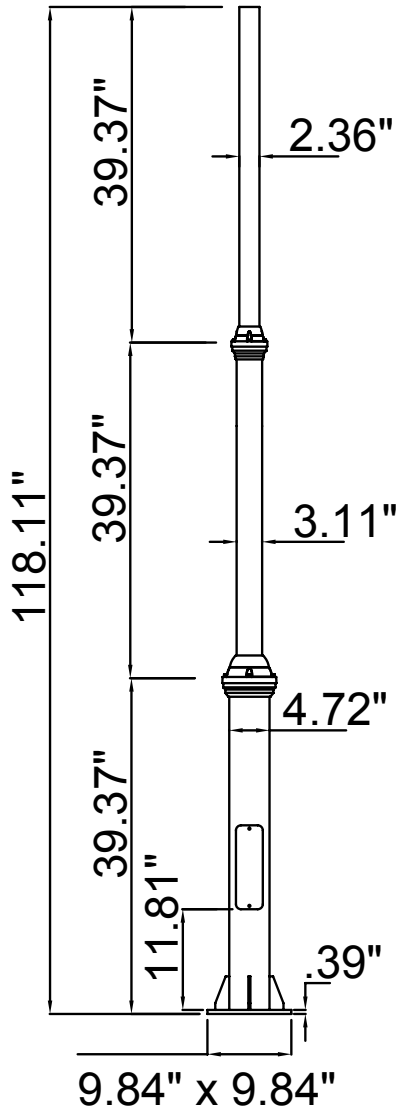

## ACCESSORIES:

1- Three “Y” Connectors, Plug-in Connectors Included.

2- Three Trunks, , Plug-in Connectors Included. Inside Diameter 2-3/4”

3- One Top Pole Cap

## Components Dimensions:

Light Bar  
2.2"(H) x 26.77"(W) x 2"(D)

"Y" Connectors  
10.24"(H) x 7.8"(W) x 1.57"(D)

Top Cap to cover to pole top opening  
3.31"(H) x 2.83"(D)

Trunk - 2-3/4" Inside Diameter fits  
over 2-1/2" Round Poles  
5.91"(H) x 4.72"(W) x 2.8"(D)

# DECORATIVE 3-PIECE LIGHT POLE:

Shown With POL Pol System, Must be Purchased Separately

MODEL NO.	Descriptions
POL-D1-120-3PC-BR	120In Decorative Pole D1 Series, 3Pc, 2.36In Tenon, Bronze
POL-D1-144-3PC-BR	144In Decorative Pole D1 Series, 3Pc, 2.36In Tenon, Bronze

POL-D1-BASECVR-BR

10.24" (H) x 10.24" (W) x 5.12" (D)