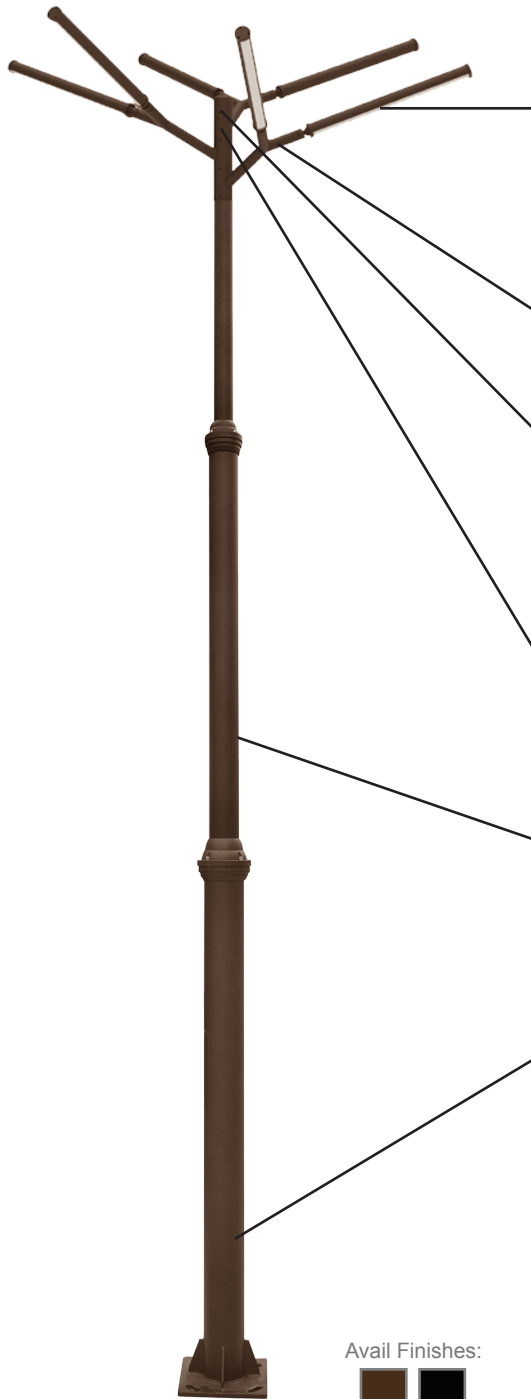

# TOL SERIES Outdoor Lighting

## TOL-KINGS-BR

TREE OF LIGHT, A NATURAL DESIGNER LIGHT STRUCTURE FOR OPEN AREAS

Customer Name: \_\_\_\_\_

Project Name: \_\_\_\_\_

Note: \_\_\_\_\_

Type: \_\_\_\_\_

### TOL-KINGS Components:

6 Light Bars - 25W each

3 "Y" Connectors

1 Top Cap to cover to pole top opening

3 Trunks - 2-3/4" Inside Diameter fits over 2-1/2" Round Poles

### DECORATIVE 3-PIECE LIGHT POLE

Shown With POL Pol System, Must be Purchased Separately

Avail Finishes:

The Tree of Light is a stunning outdoor lighting solution that seamlessly blends nature-inspired design with modern functionality. This innovative structure mimics the organic form of a tree, providing ambient illumination for open spaces such as parks, plazas, and garden areas. Crafted with durable materials and energy-efficient LED technology, it offers a harmonious balance of aesthetics and performance, enhancing the atmosphere of any outdoor environment while ensuring long-lasting, sustainable lighting.