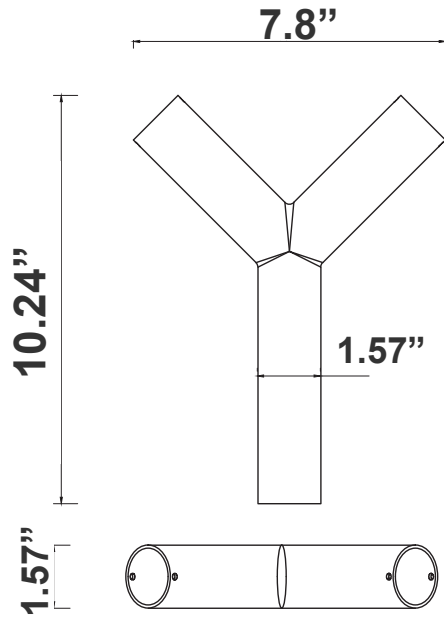

# Sample Ordering

**Model** **Height** **Top Shape** **Housing**

TOL - KINGS - BR

## ACCESSORIES:

1- Three “Y” Connectors, Plug-in Connectors Included.

2- Three Trunks, , Plug-in Connectors Included. Inside Diameter 2-3/4”

3- One Top Pole Cap

## Components Dimensions:

Light Bar  
2.2"(H) x 26.77"(W) x 2"(D)

"Y" Connectors  
10.24"(H) x 7.8"(W) x 1.57"(D)

Top Cap to cover to pole top opening  
3.31"(H) x 2.83"(D)

Trunk - 2-3/4" Inside Diameter fits  
over 2-1/2" Round Poles  
5.91"(H) x 4.72"(W) x 2.8"(D)

POL-D1-BASECVR-BR

10.24" (H) x 10.24" (W) x 5.12" (D)