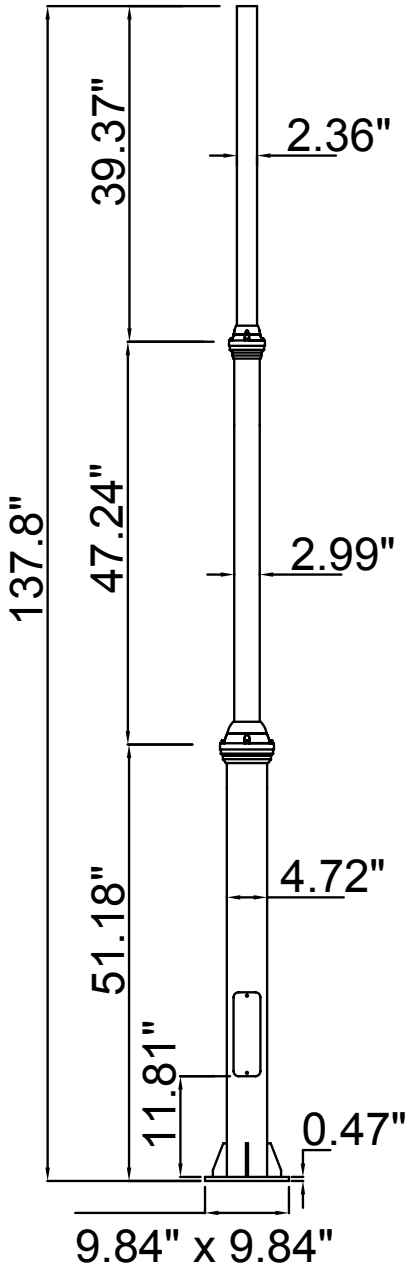

### TOL-KINGS Components:

6 Light Bars - 25W each

3 "Y" Connectors

1 Top Cap to cover to pole top opening

3 Trunks - 2-3/4" Inside Diameter fits over 2-1/2" Round Poles

## ACCESSORIES:

1- Three “Y” Connectors, Plug-in Connectors Included.

2- Three Trunks, , Plug-in Connectors Included. Inside Diameter 2-3/4”

3- One Top Pole Cap

## Components Dimensions:

Light Bar  
2.2"(H) x 26.77"(W) x 2"(D)

"Y" Connectors  
10.24"(H) x 7.8"(W) x 1.57"(D)

Top Cap to cover to pole top opening  
3.31"(H) x 2.83"(D)

Trunk - 2-3/4" Inside Diameter fits  
over 2-1/2" Round Poles  
5.91"(H) x 4.72"(W) x 2.8"(D)

# DECORATIVE 3-PIECE LIGHT POLE:

Shown With POL Pol System, Must be Purchased Separately

MODEL NO.	Descriptions
POL-D1-120-3PC-BR	120In Decorative Pole D1 Series, 3Pc, 2.36In Tenon, Bronze
POL-D1-144-3PC-BR	144In Decorative Pole D1 Series, 3Pc, 2.36In Tenon, Bronze