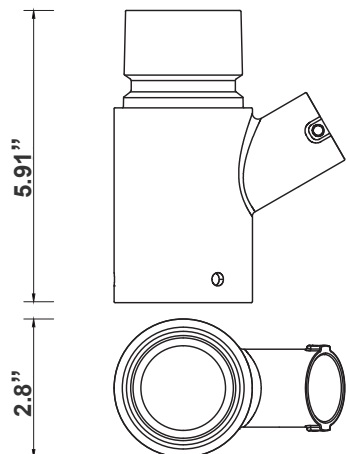

## ACCESSORIES:

1- Three “Y” Connectors, Plug-in Connectors Included.

2- Three Trunks, , Plug-in Connectors Included. Inside Diameter 2-3/4”

3- One Top Pole Cap

## Components Dimensions:

Light Bar  
2.2"(H) x 26.77"(W) x 2"(D)

"Y" Connectors  
10.24"(H) x 7.8"(W) x 1.57"(D)

Top Cap to cover to pole top opening  
3.31"(H) x 2.83"(D)

Trunk - 2-3/4" Inside Diameter fits  
over 2-1/2" Round Poles  
5.91"(H) x 4.72"(W) x 2.8"(D)

# DECORATIVE 3-PIECE LIGHT POLE:

Shown With POL Pol System, Must be Purchased Separately

MODEL NO.	Descriptions
POL-D1-120-3PC-BR	120In Decorative Pole D1 Series, 3Pc, 2.36In Tenon, Bronze
POL-D1-144-3PC-BR	144In Decorative Pole D1 Series, 3Pc, 2.36In Tenon, Bronze

POL-D1-BASECVR-BR

10.24" (H) x 10.24" (W) x 5.12" (D)