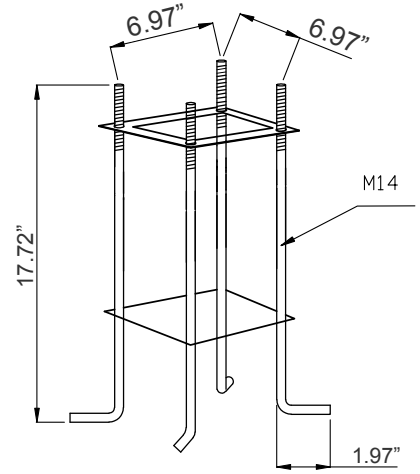

## Components Dimensions:

Light Bar  
2.2"(H) x 26.77"(W) x 2"(D)

"Y" Connectors  
10.24"(H) x 7.8"(W) x 1.57"(D)

Top Cap to cover to pole top opening  
3.31"(H) x 2.83"(D)

Trunk - 2-3/4" Inside Diameter fits  
over 2-1/2" Round Poles  
5.91"(H) x 4.72"(W) x 2.8"(D)

# DECORATIVE 3-PIECE LIGHT POLE:

Shown With POL Pol System, Must be Purchased Separately

MODEL NO.	Descriptions
POL-D1-120-3PC-BR	120In Decorative Pole D1 Series, 3Pc, 2.36In Tenon, Bronze
POL-D1-144-3PC-BR	144In Decorative Pole D1 Series, 3Pc, 2.36In Tenon, Bronze

## Accessories:

Blank = No Option For Accessories

POL-D1-ABK = D1 Series Pole Anchor Bolt Kit 9/16 (M14)

POL-D1-BASECVR-BR = D1 Series Pole 2-Pc Cube Base Cover, Bronze

**ACCESSORIES:**

POL-D1-ABK

17.72" (H) x 9.84" (W) x 9.84" (D)

POL-D1-BASECVR-BR

10.24" (H) x 10.24" (W) x 5.12" (D)