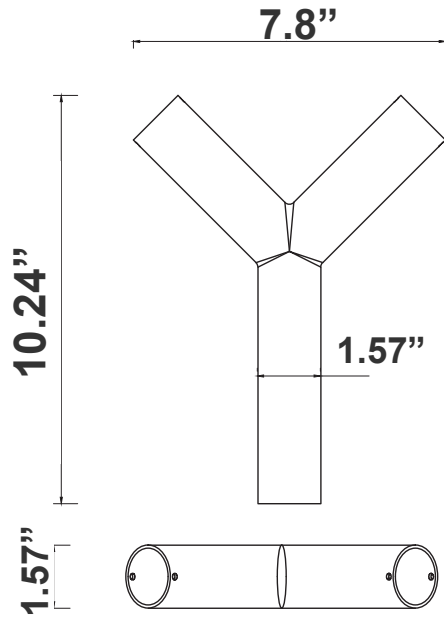

Performance Table:

MODEL NO.	Wattage	Voltage	Lumens	Color Temp.	LPW
TOL-KINGS-BK	150W	120~277V	18750LM	3000K 4000K 5000K	125

Sample Ordering

Model **Height** **Top Shape** **Housing**

TOL - KINGS - BK

ACCESSORIES:

1- Three “Y” Connectors, Plug-in Connectors Included.

2- Three Trunks, , Plug-in Connectors Included. Inside Diameter 2-3/4”

3- One Top Pole Cap

Components Dimensions:

Light Bar
2.2"(H) x 26.77"(W) x 2"(D)

"Y" Connectors
10.24"(H) x 7.8"(W) x 1.57"(D)

Top Cap to cover to pole top opening
3.31"(H) x 2.83"(D)

Trunk - 2-3/4" Inside Diameter fits
over 2-1/2" Round Poles
5.91"(H) x 4.72"(W) x 2.8"(D)

DECORATIVE 3-PIECE LIGHT POLE:

POL-D1-BASECVR-BK

10.24" (H) x 10.24" (W) x 5.12" (D)