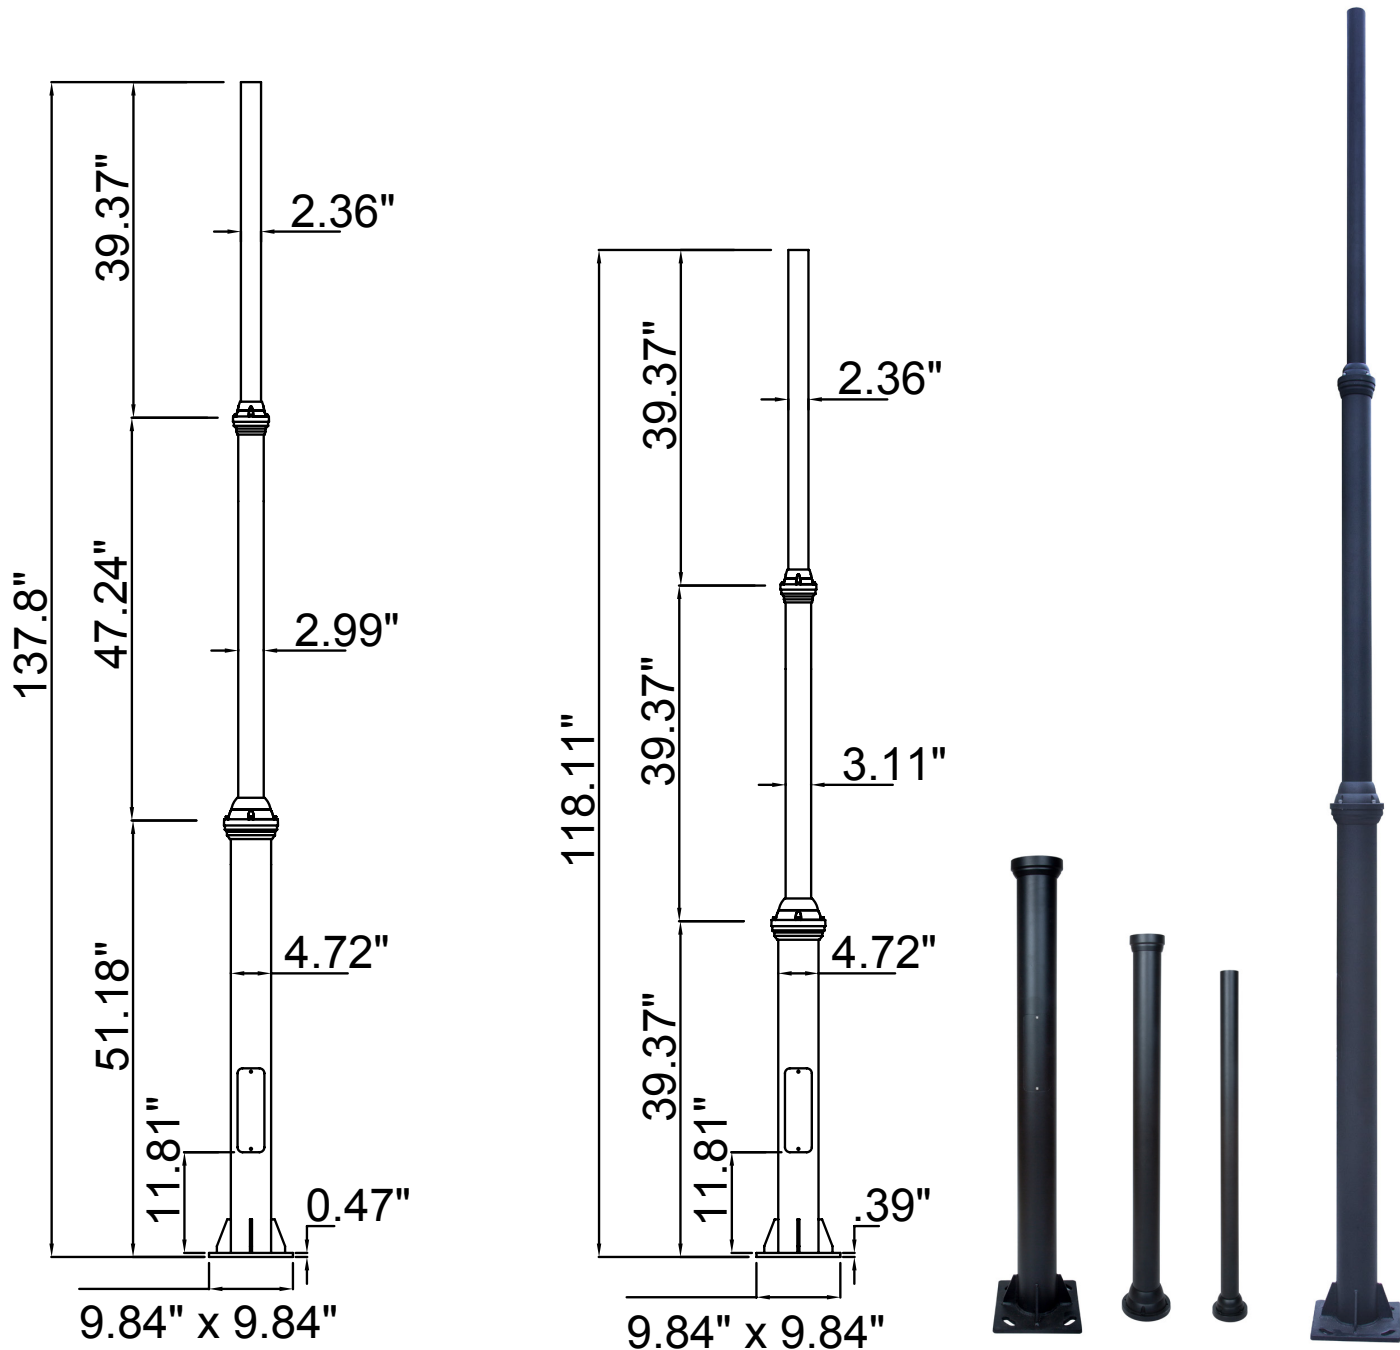

1- Three “Y” Connectors, Plug-in Connectors Included.

2- Three Trunks, , Plug-in Connectors Included. Inside Diameter 2-3/4”

3- One Top Pole Cap

Components Dimensions:

Light Bar
2.2"(H) x 26.77"(W) x 2"(D)

"Y" Connectors
10.24"(H) x 7.8"(W) x 1.57"(D)

Top Cap to cover to pole top opening
3.31"(H) x 2.83"(D)

Trunk - 2-3/4" Inside Diameter fits
over 2-1/2" Round Poles
5.91"(H) x 4.72"(W) x 2.8"(D)

DECORATIVE 3-PIECE LIGHT POLE:

Shown With POL Pol System, Must be Purchased Separately

MODEL NO.	Descriptions
POL-D1-120-3PC-BK	120In Decorative Pole D1 Series, 3Pc, 2.36In Tenon, Black
POL-D1-144-3PC-BK	144In Decorative Pole D1 Series, 3Pc, 2.36In Tenon, Black

POL-D1-BASECVR-BK

10.24" (H) x 10.24" (W) x 5.12" (D)