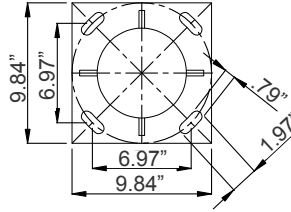

1- Three “Y” Connectors, Plug-in Connectors Included.

2- Three Trunks, , Plug-in Connectors Included. Inside Diameter 2-3/4”

3- One Top Pole Cap

Components Dimensions:

Light Bar
2.2"(H) x 26.77"(W) x 2"(D)

"Y" Connectors
10.24"(H) x 7.8"(W) x 1.57"(D)

Top Cap to cover to pole top opening
3.31"(H) x 2.83"(D)

Trunk - 2-3/4" Inside Diameter fits
over 2-1/2" Round Poles
5.91"(H) x 4.72"(W) x 2.8"(D)

DECORATIVE 3-PIECE LIGHT POLE:

Accessories:

Blank = No Option For Accessories

POL-D1-ABK = D1 Series Pole Anchor Bolt Kit 9/16 (M14)

POL-D1-BASECVR-BK = D1 Series Pole 2-Pc Cube Base Cover, Black

ACCESSORIES:

POL-D1-ABK

17.72" (H) x 9.84" (W) x 9.84" (D)

POL-D1-BASECVR-BK

10.24" (H) x 10.24" (W) x 5.12" (D)