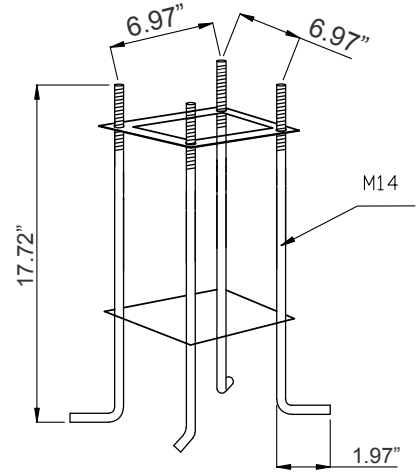

1- Three “Y” Connectors, Plug-in Connectors Included.

2- Three Trunks, , Plug-in Connectors Included. Inside Diameter 2-3/4”

3- One Top Pole Cap

Components Dimensions:

Light Bar
2.2"(H) x 26.77"(W) x 2"(D)

"Y" Connectors
10.24"(H) x 7.8"(W) x 1.57"(D)

Top Cap to cover to pole top opening
3.31"(H) x 2.83"(D)

Trunk - 2-3/4" Inside Diameter fits
over 2-1/2" Round Poles
5.91"(H) x 4.72"(W) x 2.8"(D)

DECORATIVE 3-PIECE LIGHT POLE:

Accessories:

Blank = No Option For Accessories

POL-D1-ABK = D1 Series Pole Anchor Bolt Kit 9/16 (M14)

POL-D1-BASECVR-BK = D1 Series Pole 2-Pc Cube Base Cover, Black

ACCESSORIES:

POL-D1-ABK

17.72" (H) x 9.84" (W) x 9.84" (D)

POL-D1-BASECVR-BK

10.24" (H) x 10.24" (W) x 5.12" (D)