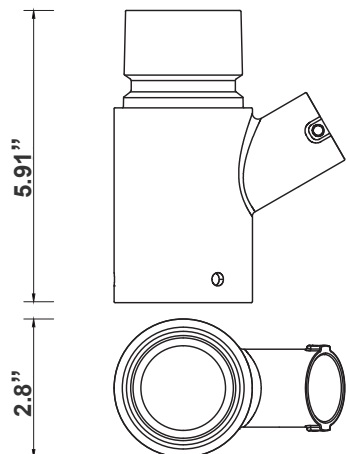

1- Three “Y” Connectors, Plug-in Connectors Included.

2- Three Trunks, , Plug-in Connectors Included. Inside Diameter 2-3/4”

3- One Top Pole Cap

Components Dimensions:

Light Bar
2.2"(H) x 26.77"(W) x 2"(D)

"Y" Connectors
10.24"(H) x 7.8"(W) x 1.57"(D)

Top Cap to cover to pole top opening
3.31"(H) x 2.83"(D)

Trunk - 2-3/4" Inside Diameter fits
over 2-1/2" Round Poles
5.91"(H) x 4.72"(W) x 2.8"(D)

DECORATIVE 3-PIECE LIGHT POLE:

POL-D1-BASECVR-BK

10.24" (H) x 10.24" (W) x 5.12" (D)