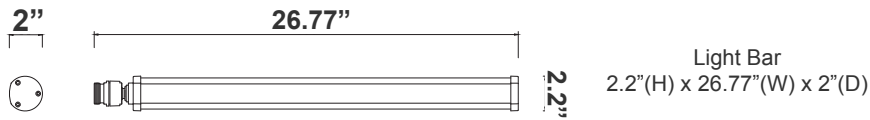

Performance Table:

MODEL NO.	Wattage	Voltage	Lumens	Color Temp.	LPW
TOL-KINGS-BK	150W	120~277V	18750LM	3000K 4000K 5000K	125

Sample Ordering

Model **Height** **Top Shape** **Housing**

TOL - KINGS - BK

ACCESSORIES:

1- Three “Y” Connectors, Plug-in Connectors Included.

2- Three Trunks, , Plug-in Connectors Included. Inside Diameter 2-3/4”

3- One Top Pole Cap

Components Dimensions:

Light Bar
2.2"(H) x 26.77"(W) x 2"(D)