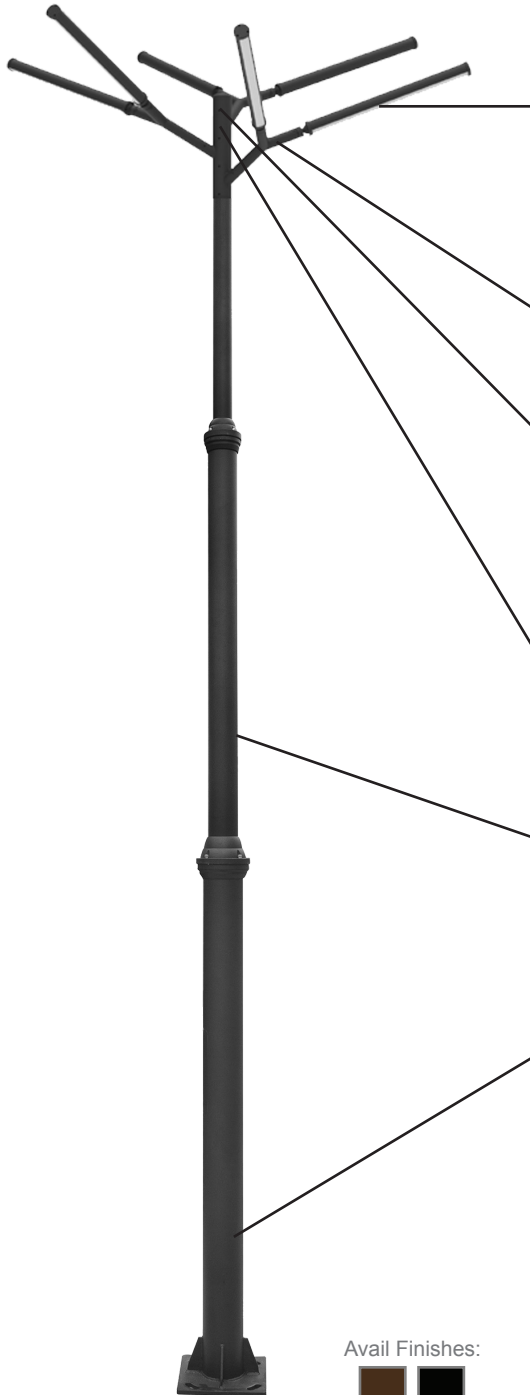

TOL SERIES Outdoor Lighting

TOL-KINGS-BK

TREE OF LIGHT, A NATURAL DESIGNER LIGHT STRUCTURE FOR OPEN AREAS

Customer Name: _____

Project Name: _____

Note: _____

Type: _____

TOL-KINGS Components:

6 Light Bars - 25W each

3 "Y" Connectors

1 Top Cap to cover to pole top opening

3 Trunks- 2-3/4" Inside Diameter fits over 2-1/2" Round Poles

DECORATIVE 3-PIECE LIGHT POLE

Shown With POL Pol System, Must be Purchased Separately

Avail Finishes:

The Tree of Light is a stunning outdoor lighting solution that seamlessly blends nature-inspired design with modern functionality. This innovative structure mimics the organic form of a tree, providing ambient illumination for open spaces such as parks, plazas, and garden areas. Crafted with durable materials and energy-efficient LED technology, it offers a harmonious balance of aesthetics and performance, enhancing the atmosphere of any outdoor environment while ensuring long-lasting, sustainable lighting.

Features

- Tree of Life - KINGS
- Black
- Die-casting Aluminium and extruded Aluminium; Opal PC Lens

Technical Specifications

Electrical:

- Voltage: 120-277VAC
- Wattage: 150W
- Power Factor: >0.9
- Efficacy: 125 LPW