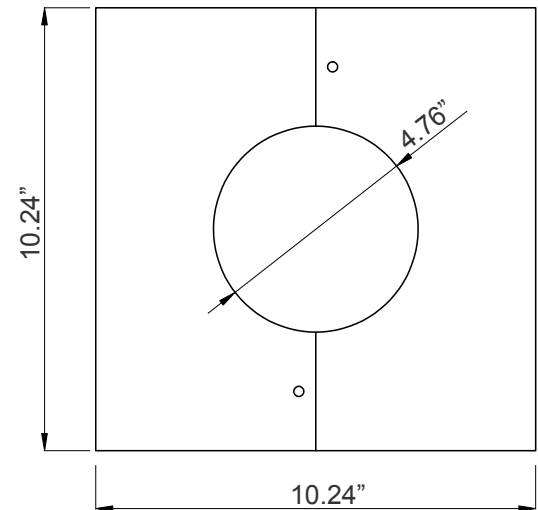

1- Three “Y” Connectors, Plug-in Connectors Included.

2- Three Trunks, , Plug-in Connectors Included. Inside Diameter 2-3/4”

3- One Top Pole Cap

Components Dimensions:

Light Bar
2.2"(H) x 26.77"(W) x 2"(D)

"Y" Connectors
10.24"(H) x 7.8"(W) x 1.57"(D)

Top Cap to cover to pole top opening
3.31"(H) x 2.83"(D)

Trunk - 2-3/4" Inside Diameter fits
over 2-1/2" Round Poles
5.91"(H) x 4.72"(W) x 2.8"(D)

DECORATIVE 3-PIECE LIGHT POLE:

POL-D1-BASECVR-BK

10.24" (H) x 10.24" (W) x 5.12" (D)