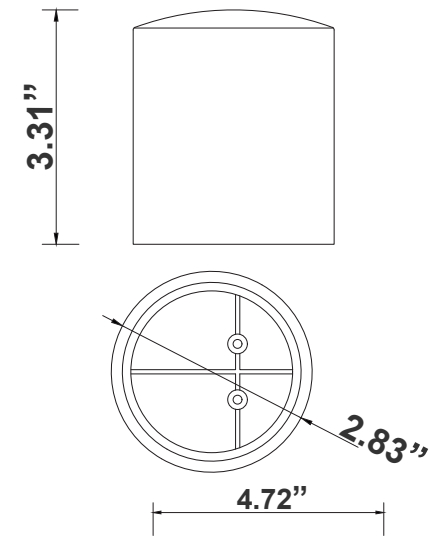

1- Three “Y” Connectors, Plug-in Connectors Included.

2- Three Trunks, , Plug-in Connectors Included. Inside Diameter 2-3/4”

3- One Top Pole Cap

Components Dimensions:

Light Bar
2.2"(H) x 26.77"(W) x 2"(D)

"Y" Connectors
10.24"(H) x 7.8"(W) x 1.57"(D)

Top Cap to cover to pole top opening
3.31"(H) x 2.83"(D)

Trunk - 2-3/4" Inside Diameter fits
over 2-1/2" Round Poles
5.91"(H) x 4.72"(W) x 2.8"(D)

DECORATIVE 3-PIECE LIGHT POLE:

POL-D1-BASECVR-BK

10.24" (H) x 10.24" (W) x 5.12" (D)