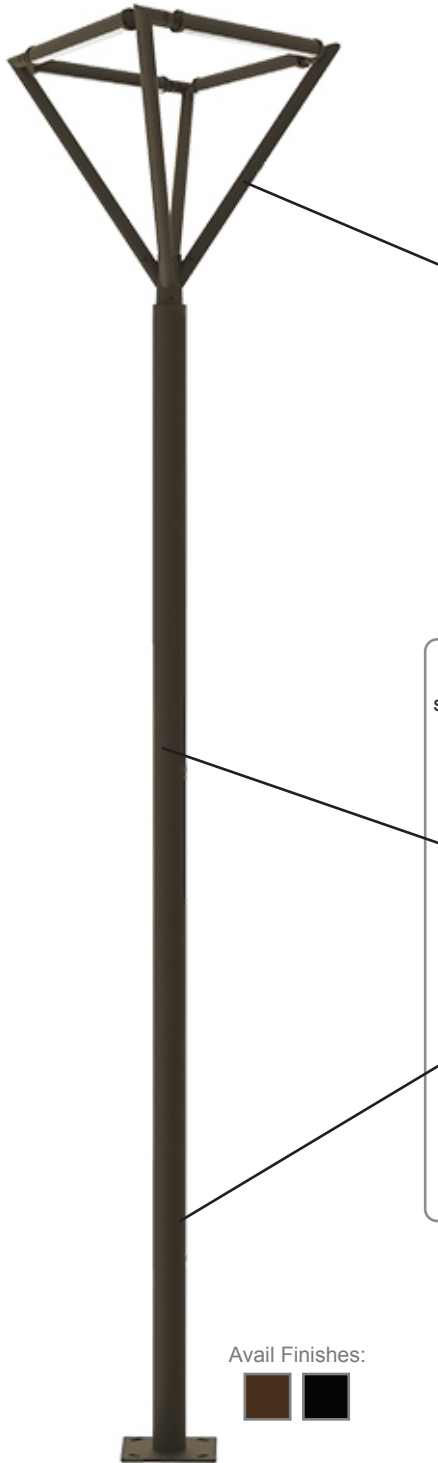

TOL SERIES Outdoor Lighting

TOL-A4-4L-BR
TREE OF LIGHT, A NATURAL DESIGNER LIGHT STRUCTURE FOR OPEN AREAS

Customer Name: _____

Project Name: _____

Note: _____ Type: _____

27.36"

Components:

26.38"

Post Top
27.36"(H) x 26.38"(W) x 2.36"(D)

118.11"

Round Poles
118.11"(H) x 2.8"(D)

Avail Finishes:

The Tree of Light is a stunning outdoor lighting solution that seamlessly blends nature-inspired design with modern functionality. This innovative structure mimics the organic form of a tree, providing ambient illumination for open spaces such as parks, plazas, and garden areas. Crafted with durable materials and energy-efficient LED technology, it offers a harmonious balance of aesthetics and performance, enhancing the atmosphere of any outdoor environment while ensuring long-lasting, sustainable lighting.

Features

- Post top
- Bronze
- Die-casting Aluminium and extruded Aluminium;
- Opal PC Lens

Technical Specifications

Electrical:

- Voltage: 120-277VAC
- Wattage: 100W (25W Each Side)
- Power Factor: >0.9
- Efficacy: 125 LPW

Performance Table:

MODEL NO.	Wattage	Voltage	Lumens	Color Temp.	LPW
TOL-A4-4L-BR	100W (25W Each Side)	120~277V	12500LM	3000K 4000K 5000K	125

Sample Ordering

Model	Style	Housing
TOL	A4-4L	BR

DECORATIVE 3-PIECE LIGHT POLE: