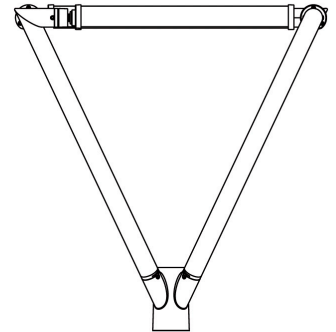

TOL SERIES Outdoor Lighting

TOL-A4-4L-BR
TREE OF LIGHT, A NATURAL DESIGNER LIGHT STRUCTURE FOR OPEN AREAS

Customer Name: _____

Project Name: _____

Note: _____ Type: _____

27.36"

Components:

26.38"

Post Top
27.36"(H) x 26.38"(W) x 2.36"(D)

118.11"

Round Poles
118.11"(H) x 2.8"(D)

Avail Finishes:

The Tree of Light is a stunning outdoor lighting solution that seamlessly blends nature-inspired design with modern functionality. This innovative structure mimics the organic form of a tree, providing ambient illumination for open spaces such as parks, plazas, and garden areas. Crafted with durable materials and energy-efficient LED technology, it offers a harmonious balance of aesthetics and performance, enhancing the atmosphere of any outdoor environment while ensuring long-lasting, sustainable lighting.

Features

- Post top
- Bronze
- Die-casting Aluminium and extruded Aluminium;
- Opal PC Lens

Technical Specifications

Electrical:

- Voltage: 120-277VAC
- Wattage: 100W (25W Each Side)
- Power Factor: >0.9
- Efficacy: 125 LPW