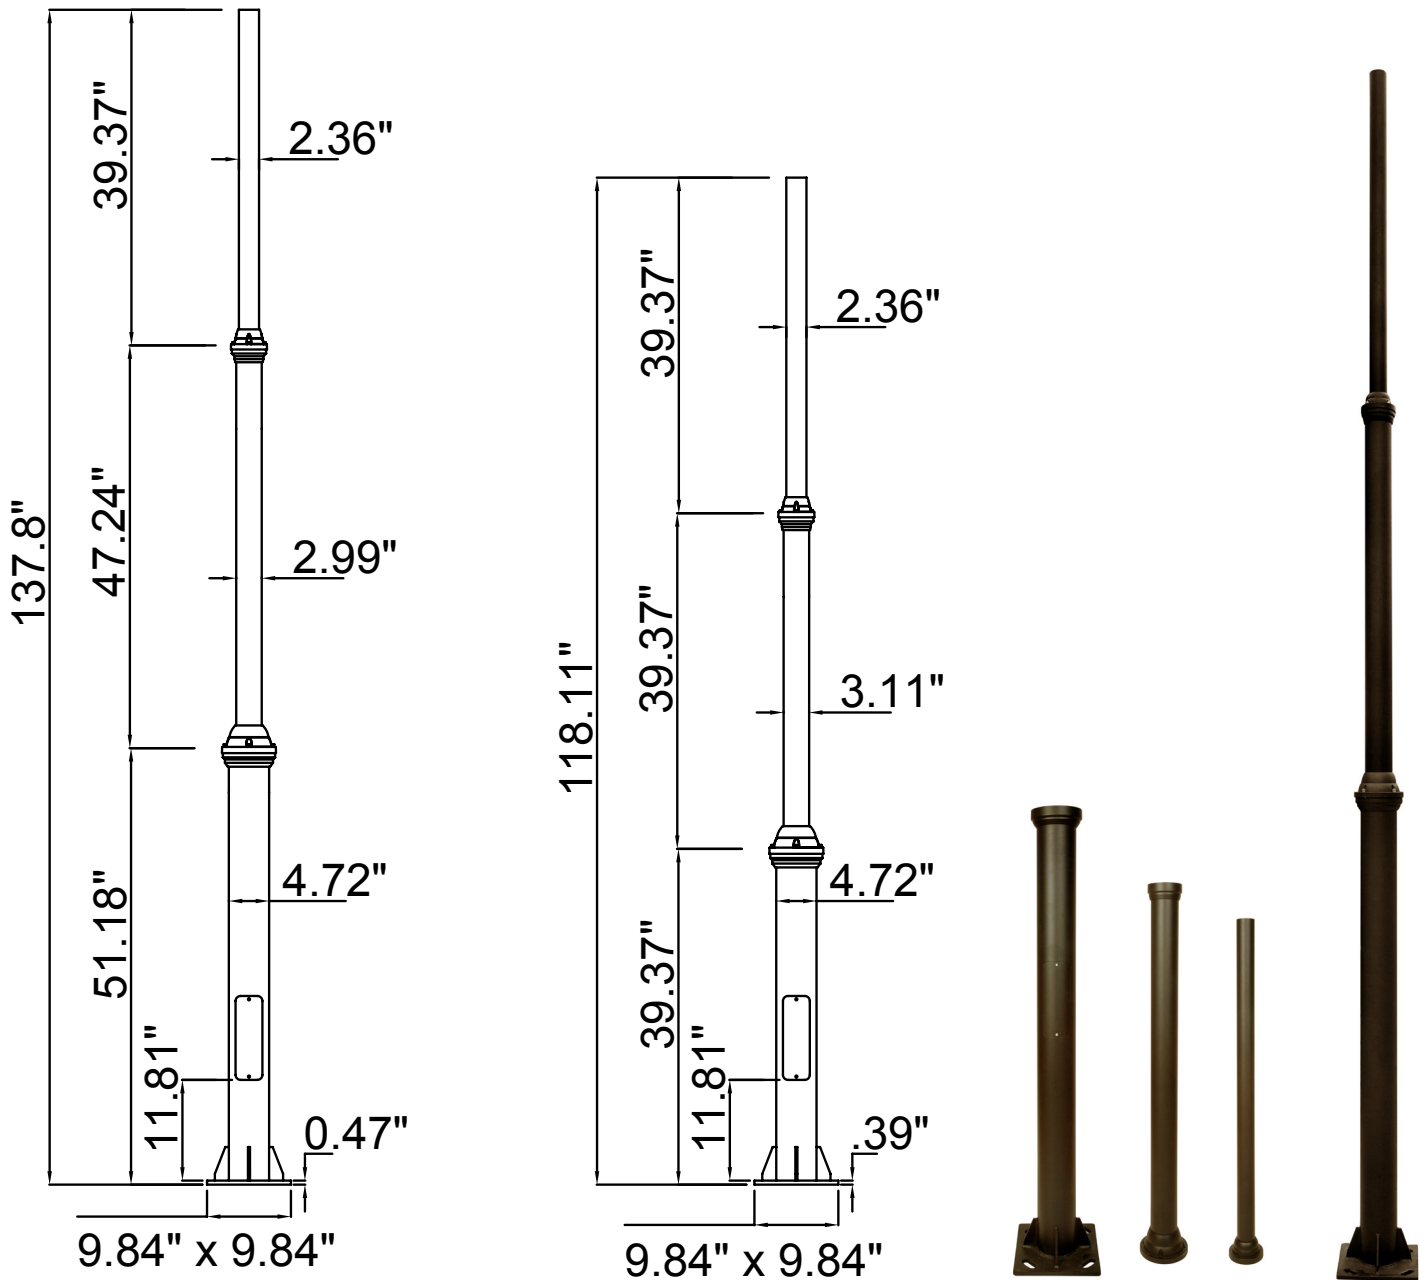

Post Top
27.36"(H) x 26.38"(W) x 2.36"(D)

118.11"

Round Poles
118.11"(H) x 2.8"(D)

Avail Finishes:

The Tree of Light is a stunning outdoor lighting solution that seamlessly blends nature-inspired design with modern functionality. This innovative structure mimics the organic form of a tree, providing ambient illumination for open spaces such as parks, plazas, and garden areas. Crafted with durable materials and energy-efficient LED technology, it offers a harmonious balance of aesthetics and performance, enhancing the atmosphere of any outdoor environment while ensuring long-lasting, sustainable lighting.

Performance Table:

MODEL NO.	Wattage	Voltage	Lumens	Color Temp.	LPW
TOL-A4-4L-BR	100W (25W Each Side)	120~277V	12500LM	3000K 4000K 5000K	125

Sample Ordering

Model	Style	Housing
TOL	A4-4L	BR

DECORATIVE 3-PIECE LIGHT POLE:

MODEL NO.	Descriptions
POL-D1-120-3PC-BR	120In Decorative Pole D1 Series, 3Pc, 2.36In Tenon, Bronze
POL-D1-144-3PC-BR	144In Decorative Pole D1 Series, 3Pc, 2.36In Tenon, Bronze

Accessories:

Blank = No Option For Accessories
 POL-D1-ABK = D1 Series Pole Anchor Bolt Kit 9/16 (M14)
 POL-D1-BASECVR-BR = D1 Series Pole 2-Pc Cube Base Cover, Bronze
 POL-D1-BASECVR-BK = D1 Series Pole 2-Pc Cube Base Cover, Black

ACCESSORIES:

POL-D1-ABK

17.72" (H) x 9.84" (W) x 9.84" (D)

POL-D1-BASECVR-BR

10.24" (H) x 10.24" (W) x 5.12" (D)