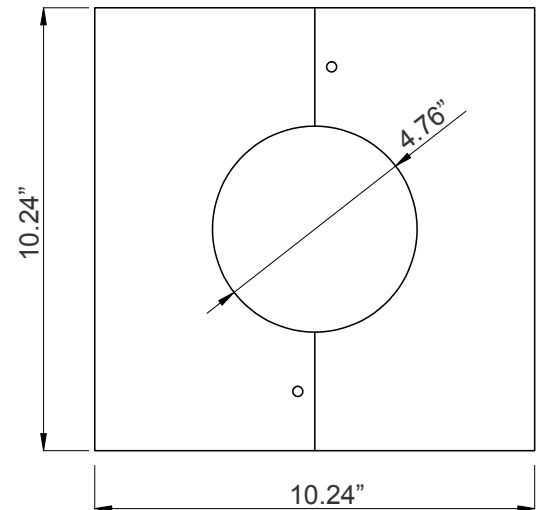

Performance Table:

MODEL NO.	Wattage	Voltage	Lumens	Color Temp.	LPW
TOL-A4-4L-BR	100W (25W Each Side)	120~277V	12500LM	3000K 4000K 5000K	125

Sample Ordering

Model	Style	Housing
TOL	A4-4L	BR

DECORATIVE 3-PIECE LIGHT POLE:

MODEL NO.	Descriptions
POL-D1-120-3PC-BR	120In Decorative Pole D1 Series, 3Pc, 2.36In Tenon, Bronze
POL-D1-144-3PC-BR	144In Decorative Pole D1 Series, 3Pc, 2.36In Tenon, Bronze

Accessories:

Blank = No Option For Accessories
 POL-D1-ABK = D1 Series Pole Anchor Bolt Kit 9/16 (M14)
 POL-D1-BASECVR-BR = D1 Series Pole 2-Pc Cube Base Cover, Bronze
 POL-D1-BASECVR-BK = D1 Series Pole 2-Pc Cube Base Cover, Black

ACCESSORIES:

POL-D1-ABK

17.72" (H) x 9.84" (W) x 9.84" (D)

POL-D1-BASECVR-BR

10.24" (H) x 10.24" (W) x 5.12" (D)