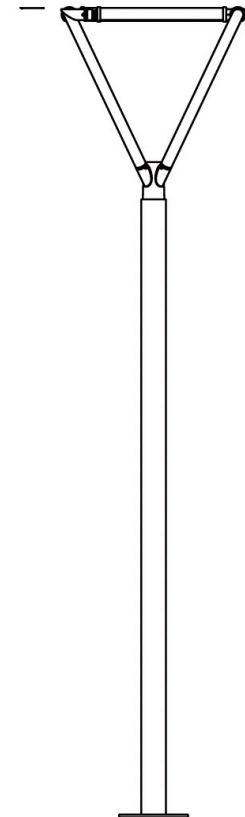

TOL SERIES Outdoor Lighting

TOL-A4-4L-BR
TREE OF LIGHT, A NATURAL DESIGNER LIGHT STRUCTURE FOR OPEN AREAS

Customer Name: _____

Project Name: _____

Note: _____ Type: _____

27.36"

Components:

26.38"

Post Top
27.36"(H) x 26.38"(W) x 2.36"(D)

118.11"

Round Poles
118.11"(H) x 2.8"(D)

Avail Finishes:

The Tree of Light is a stunning outdoor lighting solution that seamlessly blends nature-inspired design with modern functionality. This innovative structure mimics the organic form of a tree, providing ambient illumination for open spaces such as parks, plazas, and garden areas. Crafted with durable materials and energy-efficient LED technology, it offers a harmonious balance of aesthetics and performance, enhancing the atmosphere of any outdoor environment while ensuring long-lasting, sustainable lighting.

Features

- Post top
- Bronze
- Die-casting Aluminium and extruded Aluminium;
- Opal PC Lens

Technical Specifications

Electrical:

- Voltage: 120-277VAC
- Wattage: 100W (25W Each Side)
- Power Factor: >0.9
- Efficacy: 125 LPW

MODEL NO.	Descriptions
POL-D1-120-3PC-BR	120In Decorative Pole D1 Series, 3Pc, 2.36In Tenon, Bronze
POL-D1-144-3PC-BR	144In Decorative Pole D1 Series, 3Pc, 2.36In Tenon, Bronze

Accessories:

Blank = No Option For Accessories
 POL-D1-ABK = D1 Series Pole Anchor Bolt Kit 9/16 (M14)
 POL-D1-BASECVR-BR = D1 Series Pole 2-Pc Cube Base Cover, Bronze
 POL-D1-BASECVR-BK = D1 Series Pole 2-Pc Cube Base Cover, Black