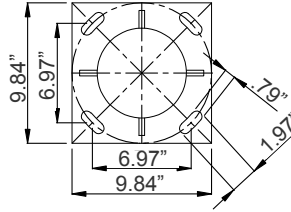

Performance Table:

MODEL NO.	Wattage	Voltage	Lumens	Color Temp.	LPW
TOL-A4-4L-BR	100W (25W Each Side)	120~277V	12500LM	3000K 4000K 5000K	125

Sample Ordering

Model	Style	Housing
TOL	A4-4L	BR

DECORATIVE 3-PIECE LIGHT POLE:

MODEL NO.	Descriptions
POL-D1-120-3PC-BR	120In Decorative Pole D1 Series, 3Pc, 2.36In Tenon, Bronze
POL-D1-144-3PC-BR	144In Decorative Pole D1 Series, 3Pc, 2.36In Tenon, Bronze

Accessories:

Blank = No Option For Accessories
 POL-D1-ABK = D1 Series Pole Anchor Bolt Kit 9/16 (M14)
 POL-D1-BASECVR-BR = D1 Series Pole 2-Pc Cube Base Cover, Bronze
 POL-D1-BASECVR-BK = D1 Series Pole 2-Pc Cube Base Cover, Black

ACCESSORIES:

POL-D1-ABK

17.72" (H) x 9.84" (W) x 9.84" (D)

POL-D1-BASECVR-BR

10.24" (H) x 10.24" (W) x 5.12" (D)