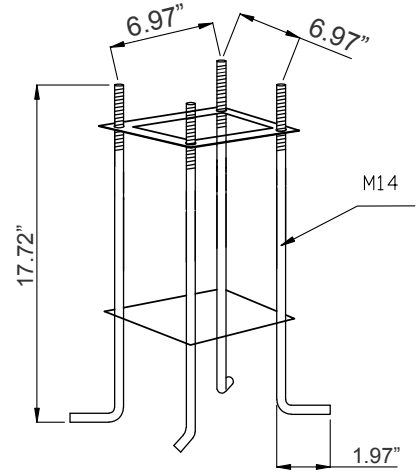

Performance Table:

MODEL NO.	Wattage	Voltage	Lumens	Color Temp.	LPW
TOL-A4-4L-BR	100W (25W Each Side)	120~277V	12500LM	3000K 4000K 5000K	125

Sample Ordering

Model	Style	Housing
TOL	A4-4L	BR

DECORATIVE 3-PIECE LIGHT POLE:

MODEL NO.	Descriptions
POL-D1-120-3PC-BR	120In Decorative Pole D1 Series, 3Pc, 2.36In Tenon, Bronze
POL-D1-144-3PC-BR	144In Decorative Pole D1 Series, 3Pc, 2.36In Tenon, Bronze

Accessories:

Blank = No Option For Accessories
 POL-D1-ABK = D1 Series Pole Anchor Bolt Kit 9/16 (M14)
 POL-D1-BASECVR-BR = D1 Series Pole 2-Pc Cube Base Cover, Bronze
 POL-D1-BASECVR-BK = D1 Series Pole 2-Pc Cube Base Cover, Black

ACCESSORIES:

POL-D1-ABK

17.72" (H) x 9.84" (W) x 9.84" (D)

POL-D1-BASECVR-BR

10.24" (H) x 10.24" (W) x 5.12" (D)