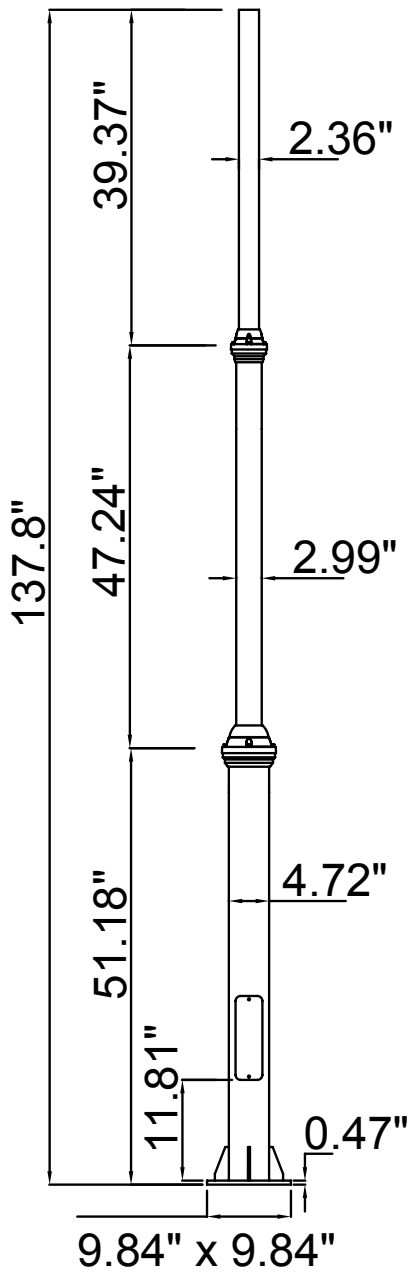

DECORATIVE 3-PIECE LIGHT POLE:

MODEL NO.	Descriptions
POL-D1-120-3PC-BK	120In Decorative Pole D1 Series, 3Pc, 2.36In Tenon, Black
POL-D1-144-3PC-BK	144In Decorative Pole D1 Series, 3Pc, 2.36In Tenon, Black

Accessories:

Blank = No Option For Accessories

POL-D1-ABK = D1 Series Pole Anchor Bolt Kit 9/16 (M14)

POL-D1-BASECVR-BR = D1 Series Pole 2-Pc Cube Base Cover, Bronze

POL-D1-BASECVR-BK = D1 Series Pole 2-Pc Cube Base Cover, Black