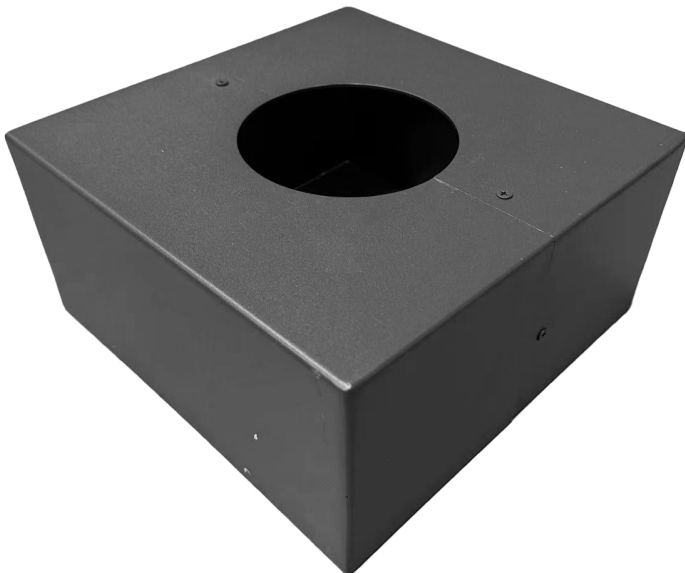

TOL SERIES Outdoor Lighting

TOL-A4-4L-BK
TREE OF LIGHT, A NATURAL DESIGNER LIGHT STRUCTURE FOR OPEN AREAS

Customer Name: _____

Project Name: _____

Note: _____ Type: _____

27.36"

Components:

26.38"

Post Top
27.36"(H) x 26.38"(W) x 2.36"(D)

118.11"

Round Poles
118.11"(H) x 2.8"(D)

Avail Finishes:

The Tree of Light is a stunning outdoor lighting solution that seamlessly blends nature-inspired design with modern functionality. This innovative structure mimics the organic form of a tree, providing ambient illumination for open spaces such as parks, plazas, and garden areas. Crafted with durable materials and energy-efficient LED technology, it offers a harmonious balance of aesthetics and performance, enhancing the atmosphere of any outdoor environment while ensuring long-lasting, sustainable lighting.

POL-D1-ABK = D1 Series Pole Anchor Bolt Kit 9/16 (M14)

POL-D1-BASECVR-BR = D1 Series Pole 2-Pc Cube Base Cover, Bronze

POL-D1-BASECVR-BK = D1 Series Pole 2-Pc Cube Base Cover, Black

ACCESSORIES:

POL-D1-ABK

17.72" (H) x 9.84" (W) x 9.84" (D)

POL-D1-BASECVR-BK

10.24" (H) x 10.24" (W) x 5.12" (D)