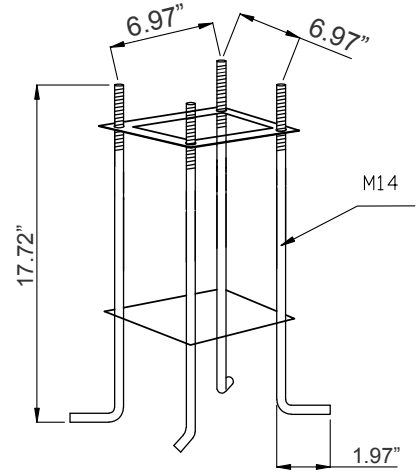

Performance Table:

MODEL NO.	Wattage	Voltage	Lumens	Color Temp.	LPW
TOL-A4-4L-BK	100W (25W Each Side)	120~277V	12500LM	3000K 4000K 5000K	125

Sample Ordering

Model	Style	Housing
TOL	A4-4L	BK

DECORATIVE 3-PIECE LIGHT POLE:

MODEL NO.	Descriptions
POL-D1-120-3PC-BK	120In Decorative Pole D1 Series, 3Pc, 2.36In Tenon, Black
POL-D1-144-3PC-BK	144In Decorative Pole D1 Series, 3Pc, 2.36In Tenon, Black

Accessories:

Blank = No Option For Accessories

POL-D1-ABK = D1 Series Pole Anchor Bolt Kit 9/16 (M14)

POL-D1-BASECVR-BR = D1 Series Pole 2-Pc Cube Base Cover, Bronze

POL-D1-BASECVR-BK = D1 Series Pole 2-Pc Cube Base Cover, Black

ACCESSORIES:

POL-D1-ABK

17.72" (H) x 9.84" (W) x 9.84" (D)

POL-D1-BASECVR-BK

10.24" (H) x 10.24" (W) x 5.12" (D)