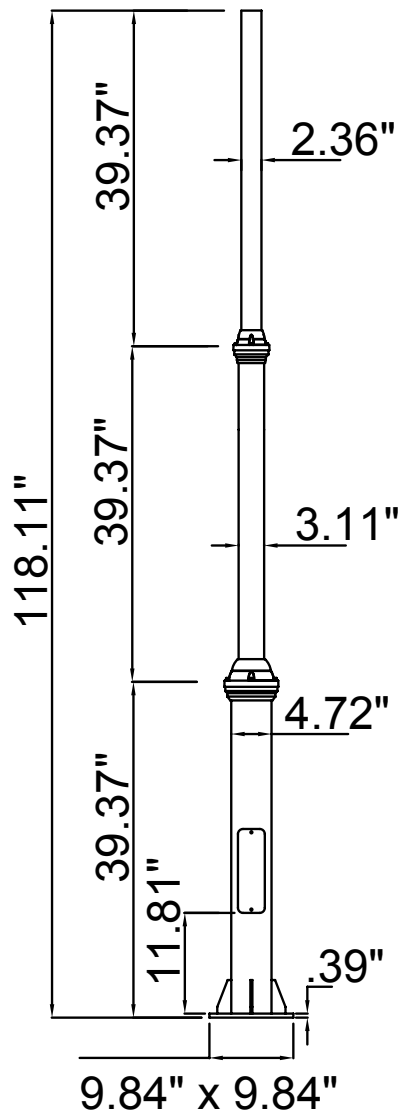

TOL SERIES Outdoor Lighting

TOL-A4-4L-BK
TREE OF LIGHT, A NATURAL DESIGNER LIGHT STRUCTURE FOR OPEN AREAS

Customer Name: _____

Project Name: _____

Note: _____ Type: _____

27.36"

Components:

26.38"

Performance Table:

MODEL NO.	Wattage	Voltage	Lumens	Color Temp.	LPW
TOL-A4-4L-BK	100W (25W Each Side)	120~277V	12500LM	3000K 4000K 5000K	125

Sample Ordering

Model	Style	Housing
TOL	A4-4L	BK

DECORATIVE 3-PIECE LIGHT POLE:

MODEL NO.	Descriptions
POL-D1-120-3PC-BK	120In Decorative Pole D1 Series, 3Pc, 2.36In Tenon, Black
POL-D1-144-3PC-BK	144In Decorative Pole D1 Series, 3Pc, 2.36In Tenon, Black

Accessories:

Blank = No Option For Accessories

17.72" (H) x 9.84" (W) x 9.84" (D)

POL-D1-BASECVR-BK

10.24" (H) x 10.24" (W) x 5.12" (D)