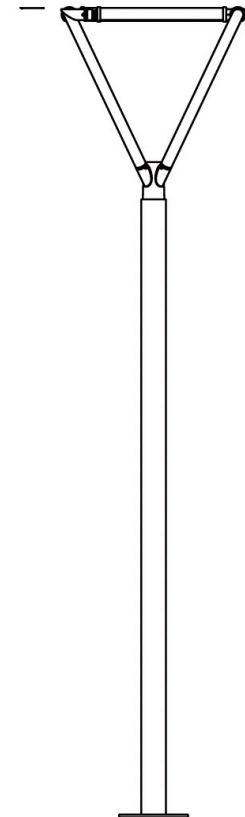

TOL SERIES Outdoor Lighting

TOL-A4-4L-BK
TREE OF LIGHT, A NATURAL DESIGNER LIGHT STRUCTURE FOR OPEN AREAS

Customer Name: _____

Project Name: _____

Note: _____ Type: _____

27.36"

Components:

26.38"

Post Top
27.36"(H) x 26.38"(W) x 2.36"(D)

118.11"

Round Poles
118.11"(H) x 2.8"(D)

Avail Finishes:

The Tree of Light is a stunning outdoor lighting solution that seamlessly blends nature-inspired design with modern functionality. This innovative structure mimics the organic form of a tree, providing ambient illumination for open spaces such as parks, plazas, and garden areas. Crafted with durable materials and energy-efficient LED technology, it offers a harmonious balance of aesthetics and performance, enhancing the atmosphere of any outdoor environment while ensuring long-lasting, sustainable lighting.

Features

- Post top
- Black
- Die-casting Aluminium and extruded Aluminium; Opal PC Lens

Technical Specifications

Electrical:

- Voltage: 120-277VAC
- Wattage: 100W (25W Each Side)
- Power Factor: >0.9
- Efficacy: 125 LPW

Performance Table:

MODEL NO.	Wattage	Voltage	Lumens	Color Temp.	LPW
TOL-A4-4L-BK	100W (25W Each Side)	120~277V	12500LM	3000K 4000K 5000K	125

Sample Ordering

Model	Style	Housing
TOL	A4-4L	BK

DECORATIVE 3-PIECE LIGHT POLE: