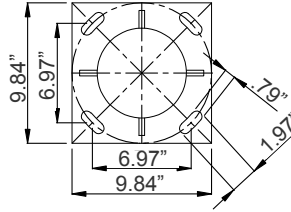

ACCESSORIES:

POL-D1-ABK