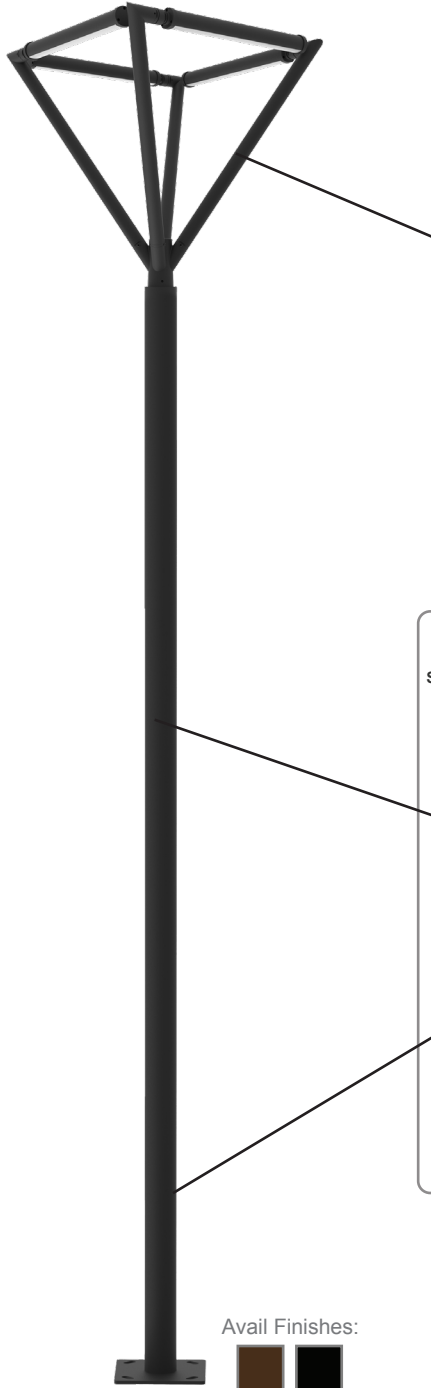

TOL SERIES Outdoor Lighting

TOL-A4-4L-BK
TREE OF LIGHT, A NATURAL DESIGNER LIGHT STRUCTURE FOR OPEN AREAS

Customer Name: _____

Project Name: _____

Note: _____ Type: _____

27.36"

Components:

26.38"

Post Top
27.36"(H) x 26.38"(W) x 2.36"(D)

118.11"

Round Poles
118.11"(H) x 2.8"(D)

Avail Finishes:

The Tree of Light is a stunning outdoor lighting solution that seamlessly blends nature-inspired design with modern functionality. This innovative structure mimics the organic form of a tree, providing ambient illumination for open spaces such as parks, plazas, and garden areas. Crafted with durable materials and energy-efficient LED technology, it offers a harmonious balance of aesthetics and performance, enhancing the atmosphere of any outdoor environment while ensuring long-lasting, sustainable lighting.

Features

- Post top
- Black
- Die-casting Aluminium and extruded Aluminium; Opal PC Lens

Technical Specifications

Electrical:

- Voltage: 120-277VAC
- Wattage: 100W (25W Each Side)
- Power Factor: >0.9
- Efficacy: 125 LPW

Performance Table:

MODEL NO.	Wattage	Voltage	Lumens	Color Temp.	LPW
TOL-A4-4L-BK	100W (25W Each Side)	120~277V	12500LM	3000K 4000K 5000K	125

Sample Ordering

Model	Style	Housing
TOL	A4-4L	BK

DECORATIVE 3-PIECE LIGHT POLE: