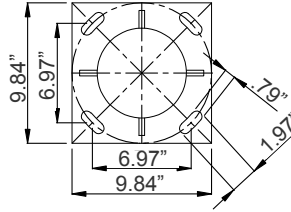

## DECORATIVE 3-PIECE LIGHT POLE:

MODEL NO.	Descriptions
POL-D1-120-3PC-BR	120In Decorative Pole D1 Series, 3Pc, 2.36In Tenon, Bronze
POL-D1-144-3PC-BR	144In Decorative Pole D1 Series, 3Pc, 2.36In Tenon, Bronze

**ACCESSORIES:**

POL-D1-ABK

17.72" (H) x 9.84" (W) x 9.84" (D)

POL-D1-BASECVR-BR

10.24" (H) x 10.24" (W) x 5.12" (D)