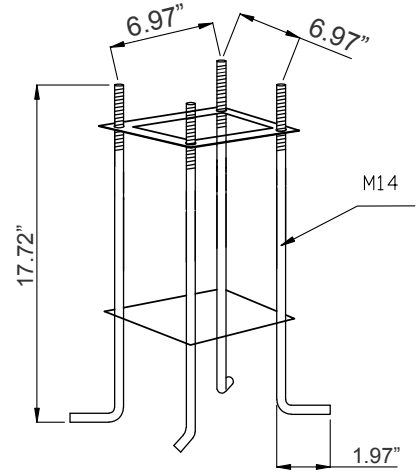

## DECORATIVE 3-PIECE LIGHT POLE:

MODEL NO.	Descriptions
POL-D1-120-3PC-BR	120In Decorative Pole D1 Series, 3Pc, 2.36In Tenon, Bronze
POL-D1-144-3PC-BR	144In Decorative Pole D1 Series, 3Pc, 2.36In Tenon, Bronze

### Accessories:

Blank = No Option For Accessories  
 POL-D1-ABK = D1 Series Pole Anchor Bolt Kit 9/16 (M14)  
 POL-D1-BASECVR-BR = D1 Series Pole 2-Pc Cube Base Cover, Bronze  
 POL-D1-BASECVR-BK = D1 Series Pole 2-Pc Cube Base Cover, Black

**ACCESSORIES:**

POL-D1-ABK

17.72" (H) x 9.84" (W) x 9.84" (D)

POL-D1-BASECVR-BR

10.24" (H) x 10.24" (W) x 5.12" (D)