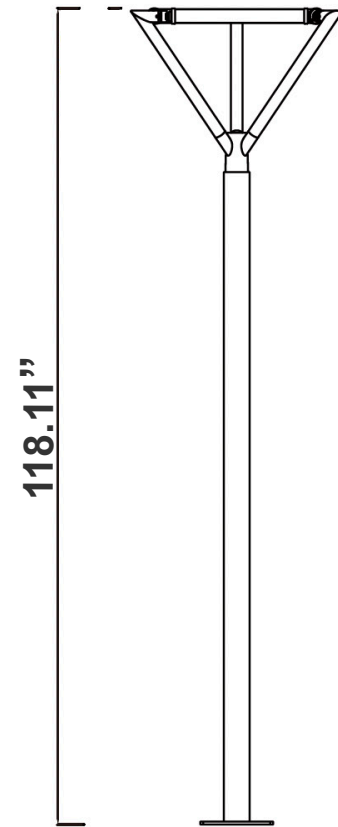

# TOL SERIES Outdoor Lighting

TOL-A3-3L-BR  
TREE OF LIGHT, A NATURAL DESIGNER LIGHT STRUCTURE FOR OPEN AREAS

Customer Name: \_\_\_\_\_

Project Name: \_\_\_\_\_

Note: \_\_\_\_\_ Type: \_\_\_\_\_

Avail Finishes:

Post Top  
22"(H) x 28.35"(W) x 2.36"(D)

Round Poles  
118.11"(H) x 2.8"(D)

The Tree of Light is a stunning outdoor lighting solution that seamlessly blends nature-inspired design with modern functionality. This innovative structure mimics the organic form of a tree, providing ambient illumination for open spaces such as parks, plazas, and garden areas. Crafted with durable materials and energy-efficient LED technology, it offers a harmonious balance of aesthetics and performance, enhancing the atmosphere of any outdoor environment while ensuring long-lasting, sustainable lighting.

## DECORATIVE 3-PIECE LIGHT POLE:

MODEL NO.	Descriptions
POL-D1-120-3PC-BR	120In Decorative Pole D1 Series, 3Pc, 2.36In Tenon, Bronze
POL-D1-144-3PC-BR	144In Decorative Pole D1 Series, 3Pc, 2.36In Tenon, Bronze

**ACCESSORIES:**

POL-D1-ABK

17.72" (H) x 9.84" (W) x 9.84" (D)

POL-D1-BASECVR-BR

10.24" (H) x 10.24" (W) x 5.12" (D)