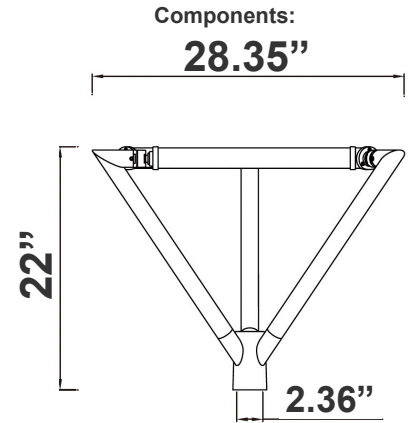

Post Top  
22"(H) x 28.35"(W) x 2.36"(D)

Round Poles  
118.11"(H) x 2.8"(D)

The Tree of Light is a stunning outdoor lighting solution that seamlessly blends nature-inspired design with modern functionality. This innovative structure mimics the organic form of a tree, providing ambient illumination for open spaces such as parks, plazas, and garden areas. Crafted with durable materials and energy-efficient LED technology, it offers a harmonious balance of aesthetics and performance, enhancing the atmosphere of any outdoor environment while ensuring long-lasting, sustainable lighting.

**ACCESSORIES:**

POL-D1-ABK

17.72" (H) x 9.84" (W) x 9.84" (D)

POL-D1-BASECVR-BR

10.24" (H) x 10.24" (W) x 5.12" (D)