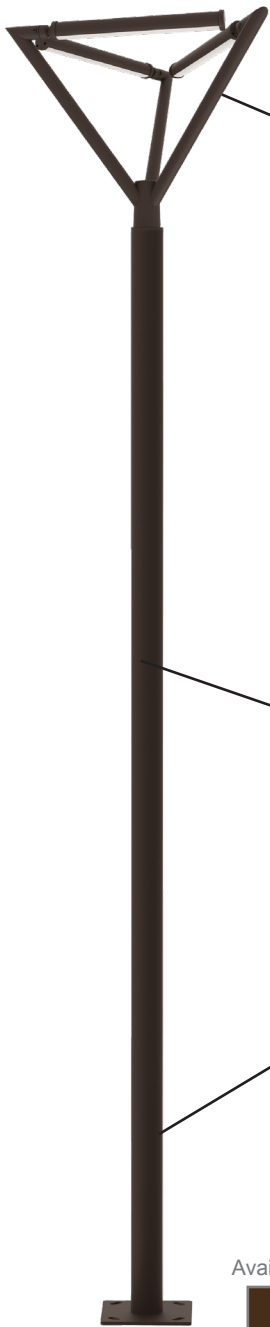

# TOL SERIES Outdoor Lighting

TOL-A3-3L-BR  
TREE OF LIGHT, A NATURAL DESIGNER LIGHT STRUCTURE FOR OPEN AREAS

Customer Name: \_\_\_\_\_

Project Name: \_\_\_\_\_

Note: \_\_\_\_\_ Type: \_\_\_\_\_

Avail Finishes:

Post Top  
22"(H) x 28.35"(W) x 2.36"(D)

Round Poles  
118.11"(H) x 2.8"(D)

The Tree of Light is a stunning outdoor lighting solution that seamlessly blends nature-inspired design with modern functionality. This innovative structure mimics the organic form of a tree, providing ambient illumination for open spaces such as parks, plazas, and garden areas. Crafted with durable materials and energy-efficient LED technology, it offers a harmonious balance of aesthetics and performance, enhancing the atmosphere of any outdoor environment while ensuring long-lasting, sustainable lighting.

# Features

- Post top
- Bronze
- Die-casting Aluminium and extruded Aluminium; Opal PC Lens

---

## Electrical:

- Voltage: 120-277VAC
- Wattage: 75W (25W Each Side)
- Power Factor: >0.9
- Efficacy: 125 LPW