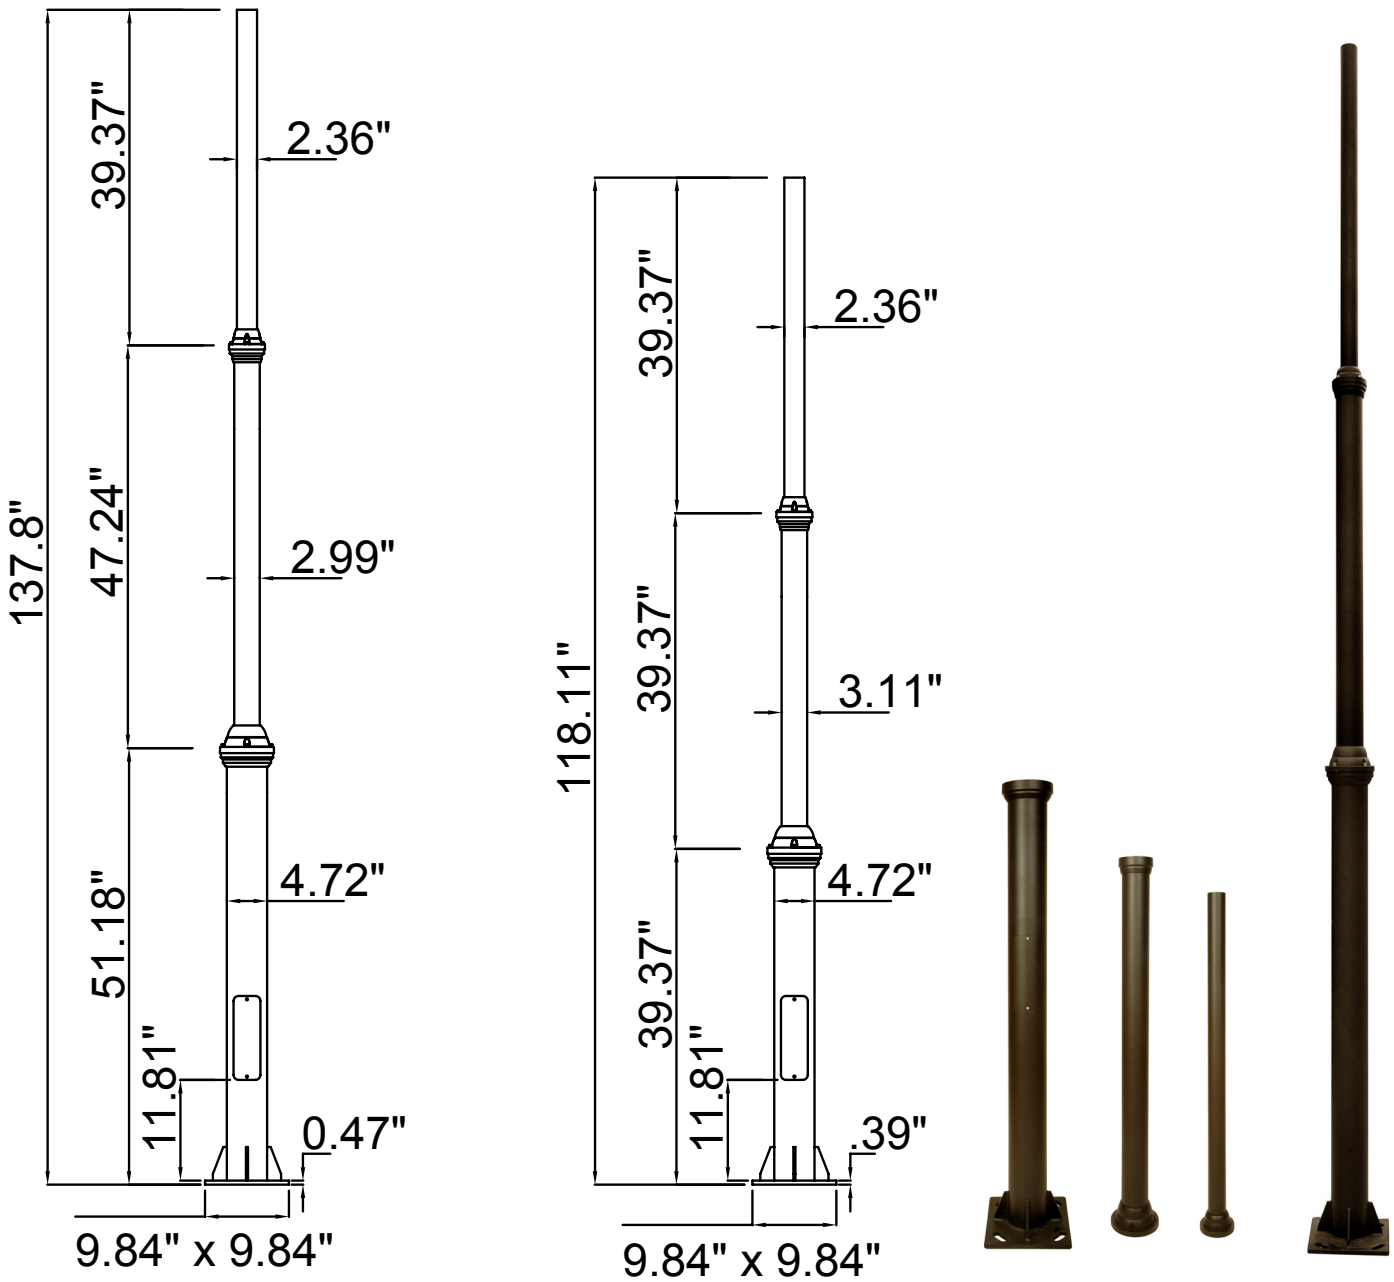

Post Top  
22"(H) x 28.35"(W) x 2.36"(D)

Round Poles  
118.11"(H) x 2.8"(D)

The Tree of Light is a stunning outdoor lighting solution that seamlessly blends nature-inspired design with modern functionality. This innovative structure mimics the organic form of a tree, providing ambient illumination for open spaces such as parks, plazas, and garden areas. Crafted with durable materials and energy-efficient LED technology, it offers a harmonious balance of aesthetics and performance, enhancing the atmosphere of any outdoor environment while ensuring long-lasting, sustainable lighting.

## Performance Table:

MODEL NO.	Wattage	Voltage	Lumens	Color Temp.	LPW
TOL-A3-3L-BR	75W (25W Each Side)	120~277V	9375LM	3000K 4000K 5000K	125

---

## DECORATIVE 3-PIECE LIGHT POLE:

MODEL NO.	Descriptions
POL-D1-120-3PC-BR	120In Decorative Pole D1 Series, 3Pc, 2.36In Tenon, Bronze
POL-D1-144-3PC-BR	144In Decorative Pole D1 Series, 3Pc, 2.36In Tenon, Bronze

**ACCESSORIES:**

POL-D1-ABK

17.72" (H) x 9.84" (W) x 9.84" (D)

POL-D1-BASECVR-BR

10.24" (H) x 10.24" (W) x 5.12" (D)