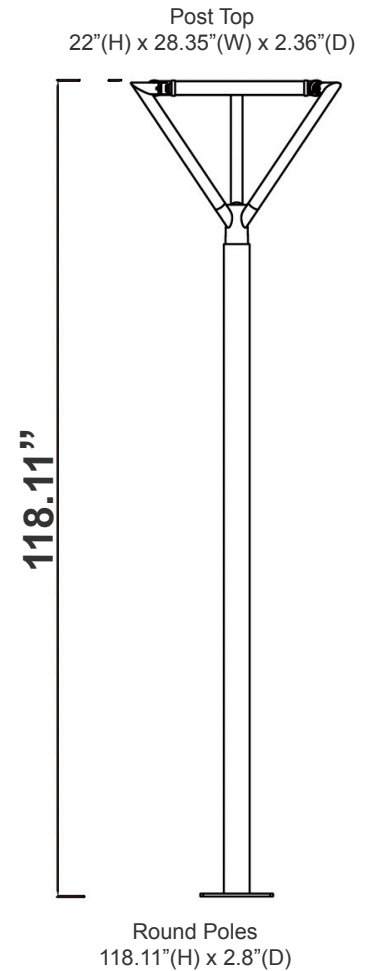

TOL SERIES Outdoor Lighting

TOL-A3-3L-BK
TREE OF LIGHT, A NATURAL DESIGNER LIGHT STRUCTURE FOR OPEN AREAS

Customer Name: _____
 Project Name: _____
 Note: _____ | Type: _____

Avail Finishes:

The Tree of Light is a stunning outdoor lighting solution that seamlessly blends nature-inspired design with modern functionality. This innovative structure mimics the organic form of a tree, providing ambient illumination for open spaces such as parks, plazas, and garden areas. Crafted with durable materials and energy-efficient LED technology, it offers a harmonious balance of aesthetics and performance, enhancing the atmosphere of any outdoor environment while ensuring long-lasting, sustainable lighting.

Features

- Post top
- Black
- Die-casting Aluminium and extruded Aluminium; Opal PC Lens

Technical Specifications

Electrical:

- Voltage: 120-277VAC
- Wattage: 75W (25W Each Side)
- Power Factor: >0.9
- Efficacy: 125 LPW

MODEL NO.	Wattage	Voltage	Lumens	Color Temp.	LPW
TOL-A3-3L-BK	75W (25W Each Side)	120~277V	9375LM	3000K 4000K 5000K	125

Sample Ordering

Model	Style	Housing
TOL	A3-3L	BK

DECORATIVE 3-PIECE LIGHT POLE:

MODEL NO.	Descriptions
POL-D1-120-3PC-BK	120In Decorative Pole D1 Series, 3Pc, 2.36In Tenon, Black
POL-D1-144-3PC-BK	144In Decorative Pole D1 Series, 3Pc, 2.36In Tenon, Black

ACCESSORIES:

POL-D1-ABK

17.72" (H) x 9.84" (W) x 9.84" (D)

POL-D1-BASECVR-BK

10.24" (H) x 10.24" (W) x 5.12" (D)