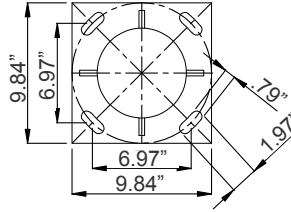

MODEL NO.	Wattage	Voltage	Lumens	Color Temp.	LPW
TOL-A3-3L-BK	75W (25W Each Side)	120~277V	9375LM	3000K 4000K 5000K	125

Sample Ordering

Model	Style	Housing
TOL	A3-3L	BK

DECORATIVE 3-PIECE LIGHT POLE:

MODEL NO.	Descriptions
POL-D1-120-3PC-BK	120In Decorative Pole D1 Series, 3Pc, 2.36In Tenon, Black
POL-D1-144-3PC-BK	144In Decorative Pole D1 Series, 3Pc, 2.36In Tenon, Black

ACCESSORIES:

POL-D1-ABK

17.72" (H) x 9.84" (W) x 9.84" (D)

POL-D1-BASECVR-BK

10.24" (H) x 10.24" (W) x 5.12" (D)