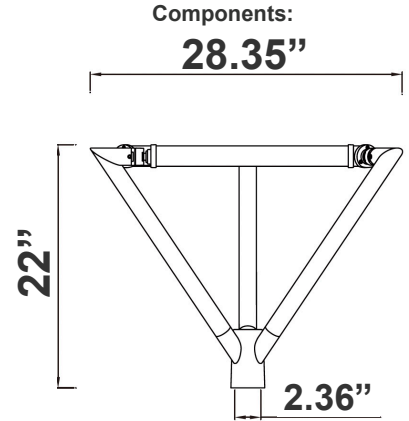

TOL SERIES Outdoor Lighting

TOL-A3-3L-BK
TREE OF LIGHT, A NATURAL DESIGNER LIGHT STRUCTURE FOR OPEN AREAS

Customer Name: _____
 Project Name: _____
 Note: _____ | Type: _____

Avail Finishes:

The Tree of Light is a stunning outdoor lighting solution that seamlessly blends nature-inspired design with modern functionality. This innovative structure mimics the organic form of a tree, providing ambient illumination for open spaces such as parks, plazas, and garden areas. Crafted with durable materials and energy-efficient LED technology, it offers a harmonious balance of aesthetics and performance, enhancing the atmosphere of any outdoor environment while ensuring long-lasting, sustainable lighting.

Features

- Post top
- Black
- Die-casting Aluminium and extruded Aluminium; Opal PC Lens

Technical Specifications

Electrical:

- Voltage: 120-277VAC
- Wattage: 75W (25W Each Side)
- Power Factor: >0.9
- Efficacy: 125 LPW

MODEL NO.	Wattage	Voltage	Lumens	Color Temp.	LPW
TOL-A3-3L-BK	75W (25W Each Side)	120~277V	9375LM	3000K 4000K 5000K	125

Sample Ordering

Model	Style	Housing
TOL	A3-3L	BK

DECORATIVE 3-PIECE LIGHT POLE:

MODEL NO.	Descriptions
POL-D1-120-3PC-BK	120In Decorative Pole D1 Series, 3Pc, 2.36In Tenon, Black
POL-D1-144-3PC-BK	144In Decorative Pole D1 Series, 3Pc, 2.36In Tenon, Black

ACCESSORIES:

POL-D1-ABK

17.72" (H) x 9.84" (W) x 9.84" (D)

POL-D1-BASECVR-BK

10.24" (H) x 10.24" (W) x 5.12" (D)