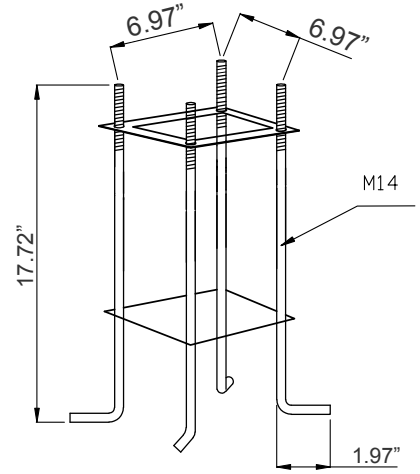

MODEL NO.	Wattage	Voltage	Lumens	Color Temp.	LPW
TOL-A3-3L-BK	75W (25W Each Side)	120~277V	9375LM	3000K 4000K 5000K	125

Sample Ordering

Model	Style	Housing
TOL	A3-3L	BK

DECORATIVE 3-PIECE LIGHT POLE:

MODEL NO.	Descriptions
POL-D1-120-3PC-BK	120In Decorative Pole D1 Series, 3Pc, 2.36In Tenon, Black
POL-D1-144-3PC-BK	144In Decorative Pole D1 Series, 3Pc, 2.36In Tenon, Black

Accessories:

Blank = No Option For Accessories
 POL-D1-ABK = D1 Series Pole Anchor Bolt Kit 9/16 (M14)
 POL-D1-BASECVR-BR = D1 Series Pole 2-Pc Cube Base Cover, Bronze
 POL-D1-BASECVR-BK = D1 Series Pole 2-Pc Cube Base Cover, Black

ACCESSORIES:

POL-D1-ABK

17.72" (H) x 9.84" (W) x 9.84" (D)

POL-D1-BASECVR-BK

10.24" (H) x 10.24" (W) x 5.12" (D)