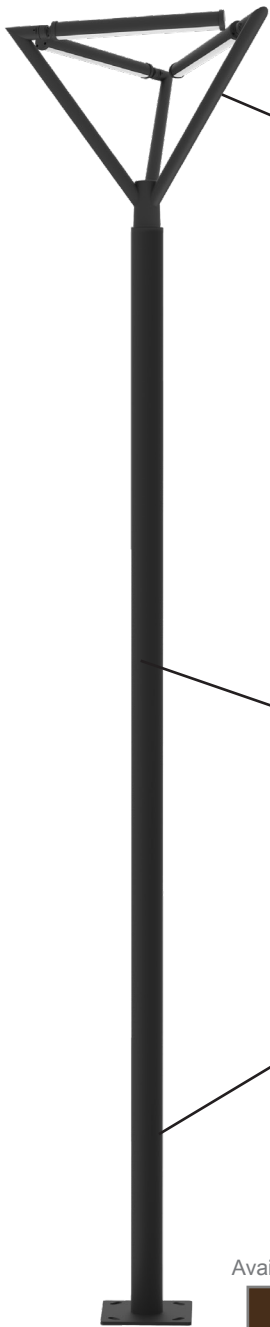

TOL SERIES Outdoor Lighting

TOL-A3-3L-BK
TREE OF LIGHT, A NATURAL DESIGNER LIGHT STRUCTURE FOR OPEN AREAS

Customer Name: _____
 Project Name: _____
 Note: _____ | Type: _____

Avail Finishes:

The Tree of Light is a stunning outdoor lighting solution that seamlessly blends nature-inspired design with modern functionality. This innovative structure mimics the organic form of a tree, providing ambient illumination for open spaces such as parks, plazas, and garden areas. Crafted with durable materials and energy-efficient LED technology, it offers a harmonious balance of aesthetics and performance, enhancing the atmosphere of any outdoor environment while ensuring long-lasting, sustainable lighting.

Features

- Post top
- Black
- Die-casting Aluminium and extruded Aluminium; Opal PC Lens

Technical Specifications

Electrical:

- Voltage: 120-277VAC
- Wattage: 75W (25W Each Side)
- Power Factor: >0.9
- Efficacy: 125 LPW

Lighting:

- Lumens: 9375LM Max.
- Color Temperatures: 3000K/4000K/5000K
- Color Rendering Index: CRI ≥ 70
- Beam Angle : 180° Each Branch
- Lifespan: 70000 Hours

Applications:

- Squares
- Street
- Parks

Performance Table:

MODEL NO.	Wattage	Voltage	Lumens	Color Temp.	LPW
TOL-A3-3L-BK	75W (25W Each Side)	120~277V	9375LM	3000K 4000K 5000K	125

Sample Ordering

Model	Style	Housing
TOL	A3-3L	BK

DECORATIVE 3-PIECE LIGHT POLE:

MODEL NO.	Descriptions
POL-D1-120-3PC-BK	120In Decorative Pole D1 Series, 3Pc, 2.36In Tenon, Black
POL-D1-144-3PC-BK	144In Decorative Pole D1 Series, 3Pc, 2.36In Tenon, Black