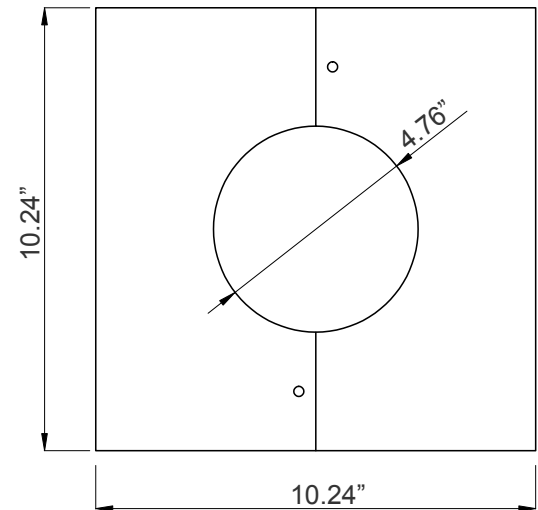

MODEL NO.	Wattage	Voltage	Lumens	Color Temp.	LPW
TOL-A3-3L-BK	75W (25W Each Side)	120~277V	9375LM	3000K 4000K 5000K	125

Sample Ordering

Model	Style	Housing
TOL	A3-3L	BK

DECORATIVE 3-PIECE LIGHT POLE:

MODEL NO.	Descriptions
POL-D1-120-3PC-BK	120In Decorative Pole D1 Series, 3Pc, 2.36In Tenon, Black
POL-D1-144-3PC-BK	144In Decorative Pole D1 Series, 3Pc, 2.36In Tenon, Black

ACCESSORIES:

POL-D1-ABK

17.72" (H) x 9.84" (W) x 9.84" (D)

POL-D1-BASECVR-BK

10.24" (H) x 10.24" (W) x 5.12" (D)