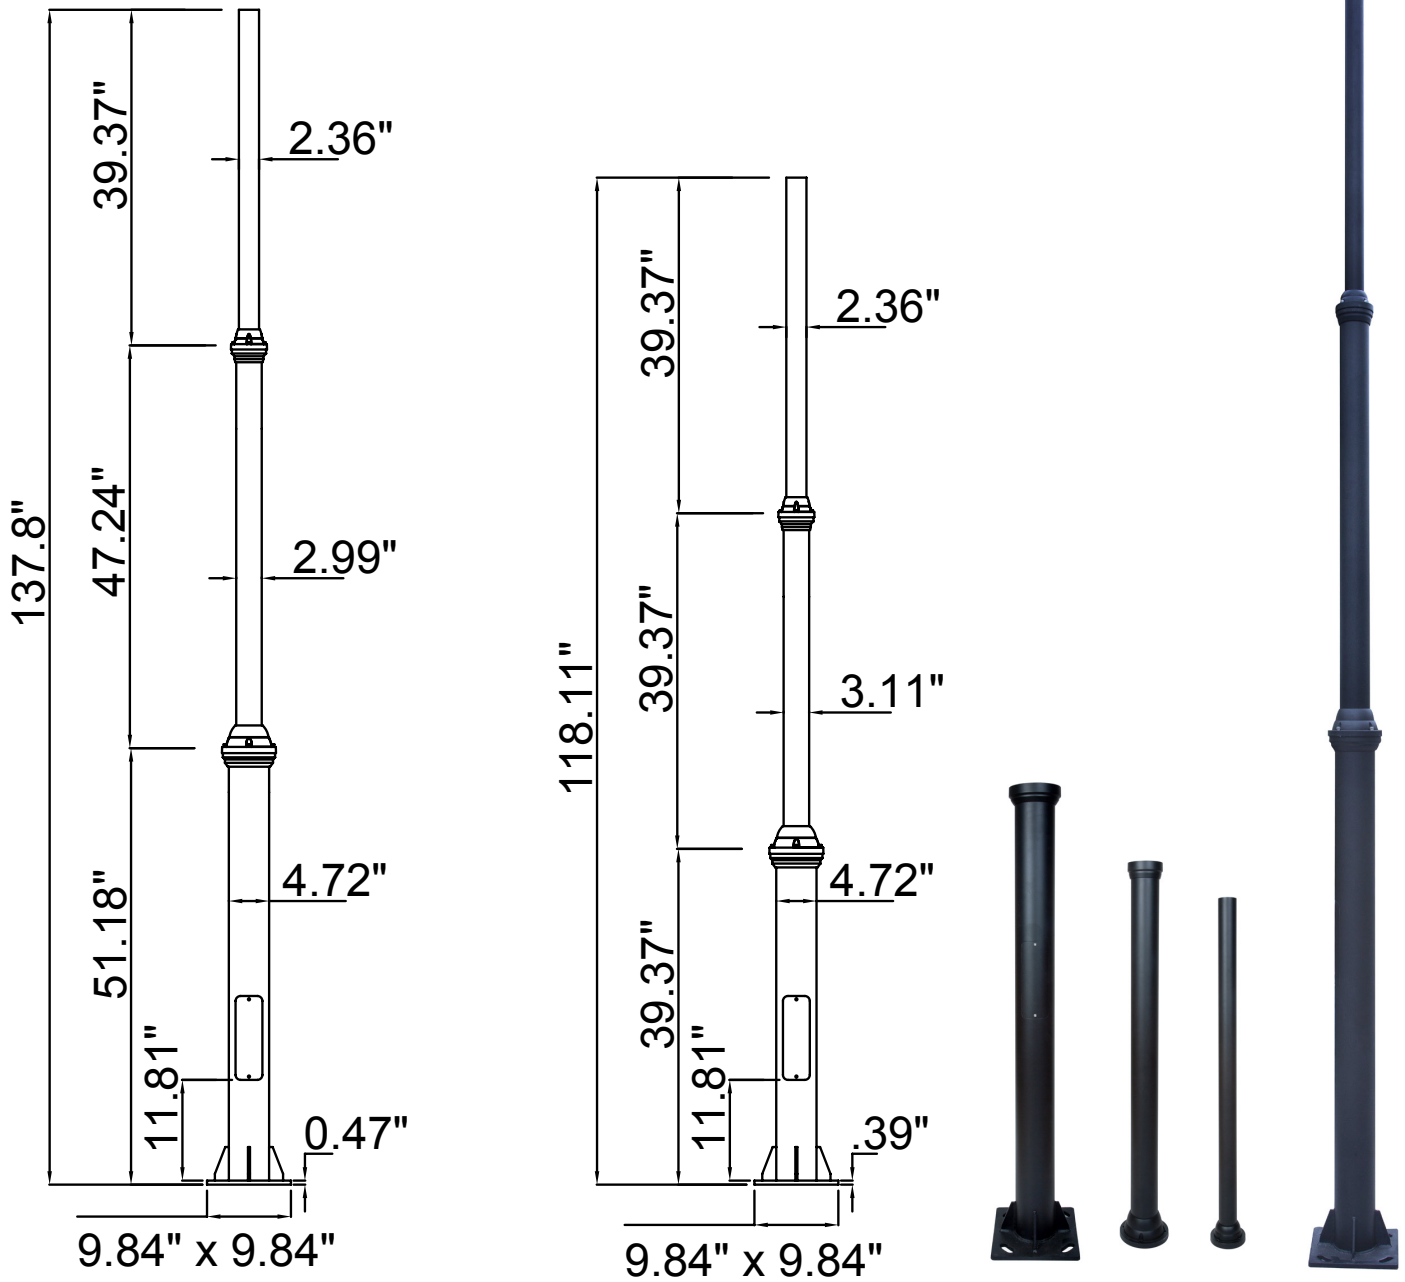

Features

- Post top
- Black
- Die-casting Aluminium and extruded Aluminium; Opal PC Lens

Technical Specifications

Electrical:

- Voltage: 120-277VAC
- Wattage: 75W (25W Each Side)
- Power Factor: >0.9
- Efficacy: 125 LPW

MODEL NO.	Wattage	Voltage	Lumens	Color Temp.	LPW
TOL-A3-3L-BK	75W (25W Each Side)	120~277V	9375LM	3000K 4000K 5000K	125

Sample Ordering

Model	Style	Housing
TOL	A3-3L	BK

DECORATIVE 3-PIECE LIGHT POLE:

MODEL NO.	Descriptions
POL-D1-120-3PC-BK	120In Decorative Pole D1 Series, 3Pc, 2.36In Tenon, Black
POL-D1-144-3PC-BK	144In Decorative Pole D1 Series, 3Pc, 2.36In Tenon, Black

Accessories:

Blank = No Option For Accessories
 POL-D1-ABK = D1 Series Pole Anchor Bolt Kit 9/16 (M14)
 POL-D1-BASECVR-BR = D1 Series Pole 2-Pc Cube Base Cover, Bronze
 POL-D1-BASECVR-BK = D1 Series Pole 2-Pc Cube Base Cover, Black

ACCESSORIES:

POL-D1-ABK

17.72" (H) x 9.84" (W) x 9.84" (D)

POL-D1-BASECVR-BK

10.24" (H) x 10.24" (W) x 5.12" (D)