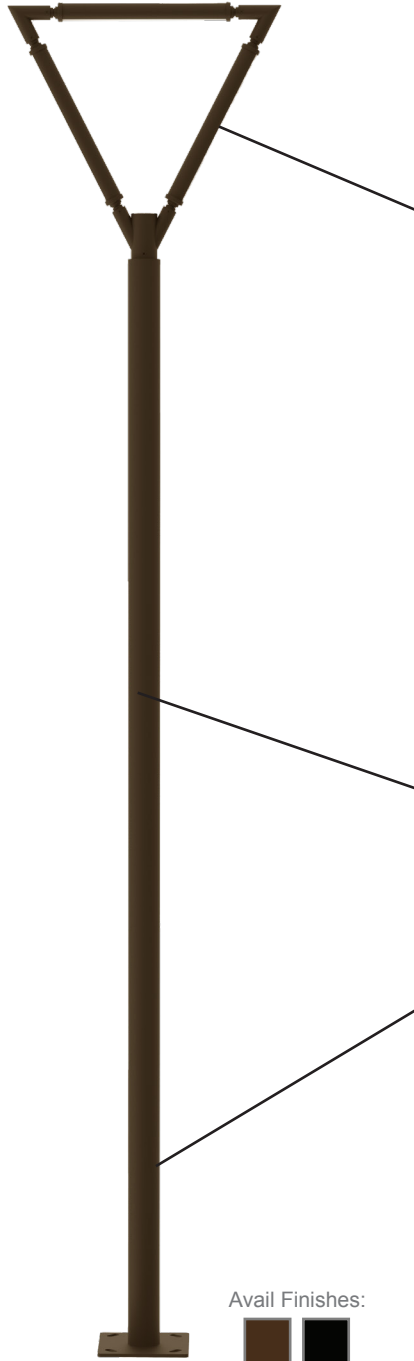

TOL SERIES Outdoor Lighting

TOL-A2-3L-BR
TREE OF LIGHT, A NATURAL DESIGNER LIGHT STRUCTURE FOR OPEN AREAS

Customer Name: _____
Project Name: _____
Note: _____ | Type: _____

Avail Finishes:
 

The Tree of Light is a stunning outdoor lighting solution that seamlessly blends nature-inspired design with modern functionality. This innovative structure mimics the organic form of a tree, providing ambient illumination for open spaces such as parks, plazas, and garden areas. Crafted with durable materials and energy-efficient LED technology, it offers a harmonious balance of aesthetics and performance, enhancing the atmosphere of any outdoor environment while ensuring long-lasting, sustainable lighting.

Features

- Post top
- Bronze
- Die-casting Aluminium and extruded Aluminium; Opal PC Lens

Technical Specifications

Electrical:

- Voltage: 120-277VAC
- Wattage: 75W (25W Each Side)
- Power Factor: >0.9
- Efficacy: 125 LPW

MODEL NO.	Wattage	Voltage	Lumens	Color Temp.	LPW
TOL-A2-3L-BR	75W (25W Each Side)	120~277V	9375LM	3000K 4000K 5000K	125

Sample Ordering

Model	Style	Housing
TOL	A2-3L	BR

DECORATIVE 3-PIECE LIGHT POLE:

MODEL NO.	Descriptions
POL-D1-120-3PC-BR	120In Decorative Pole D1 Series, 3Pc, 2.36In Tenon, Bronze
POL-D1-144-3PC-BR	144In Decorative Pole D1 Series, 3Pc, 2.36In Tenon, Bronze

ACCESSORIES:

POL-D1-ABK

17.72" (H) x 9.84" (W) x 9.84" (D)

POL-D1-BASECVR-BR

10.24" (H) x 10.24" (W) x 5.12" (D)