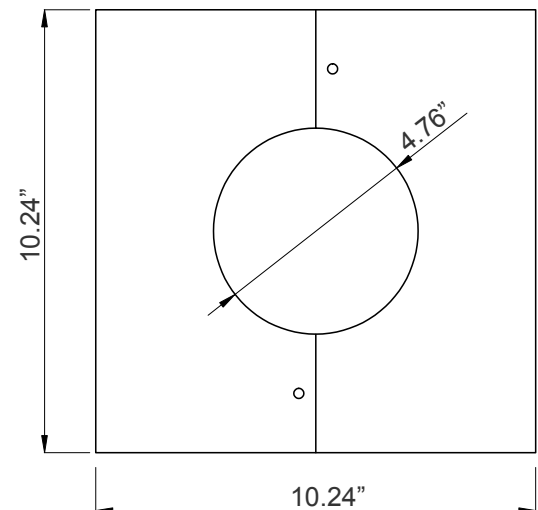

MODEL NO.	Wattage	Voltage	Lumens	Color Temp.	LPW
TOL-A2-3L-BR	75W (25W Each Side)	120~277V	9375LM	3000K 4000K 5000K	125

Sample Ordering

Model	Style	Housing
TOL	A2-3L	BR

DECORATIVE 3-PIECE LIGHT POLE:

MODEL NO.	Descriptions
POL-D1-120-3PC-BR	120In Decorative Pole D1 Series, 3Pc, 2.36In Tenon, Bronze
POL-D1-144-3PC-BR	144In Decorative Pole D1 Series, 3Pc, 2.36In Tenon, Bronze

ACCESSORIES:

POL-D1-ABK

17.72" (H) x 9.84" (W) x 9.84" (D)

POL-D1-BASECVR-BR

10.24" (H) x 10.24" (W) x 5.12" (D)