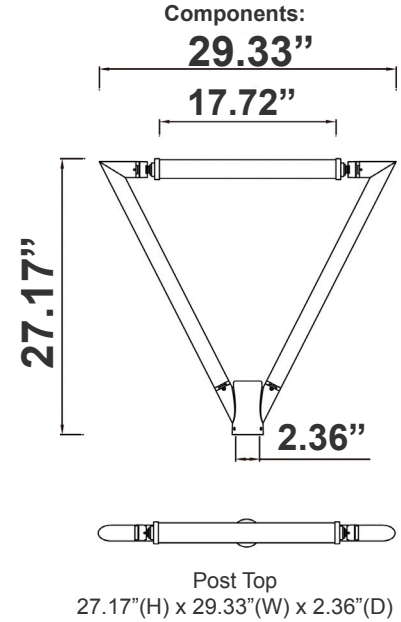

TOL SERIES Outdoor Lighting

TOL-A2-3L-BR
TREE OF LIGHT, A NATURAL DESIGNER LIGHT STRUCTURE FOR OPEN AREAS

Customer Name: _____
Project Name: _____
Note: _____ | Type: _____

Avail Finishes:

The Tree of Light is a stunning outdoor lighting solution that seamlessly blends nature-inspired design with modern functionality. This innovative structure mimics the organic form of a tree, providing ambient illumination for open spaces such as parks, plazas, and garden areas. Crafted with durable materials and energy-efficient LED technology, it offers a harmonious balance of aesthetics and performance, enhancing the atmosphere of any outdoor environment while ensuring long-lasting, sustainable lighting.