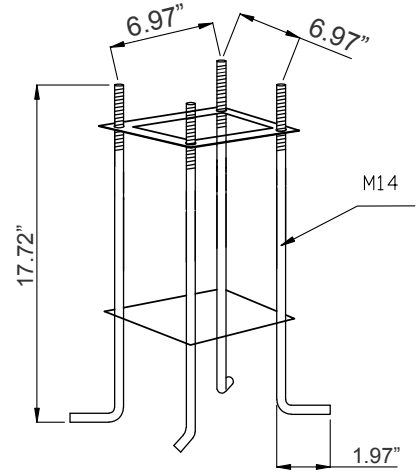

MODEL NO.	Wattage	Voltage	Lumens	Color Temp.	LPW
TOL-A2-3L-BR	75W (25W Each Side)	120~277V	9375LM	3000K 4000K 5000K	125

Sample Ordering

Model	Style	Housing
TOL	A2-3L	BR

DECORATIVE 3-PIECE LIGHT POLE:

MODEL NO.	Descriptions
POL-D1-120-3PC-BR	120In Decorative Pole D1 Series, 3Pc, 2.36In Tenon, Bronze
POL-D1-144-3PC-BR	144In Decorative Pole D1 Series, 3Pc, 2.36In Tenon, Bronze

Accessories:

Blank = No Option For Accessories

POL-D1-ABK = D1 Series Pole Anchor Bolt Kit 9/16 (M14)

POL-D1-BASECVR-BR = D1 Series Pole 2-Pc Cube Base Cover, Bronze

POL-D1-BASECVR-BK = D1 Series Pole 2-Pc Cube Base Cover, Black

ACCESSORIES:

POL-D1-ABK

17.72" (H) x 9.84" (W) x 9.84" (D)

POL-D1-BASECVR-BR

10.24" (H) x 10.24" (W) x 5.12" (D)