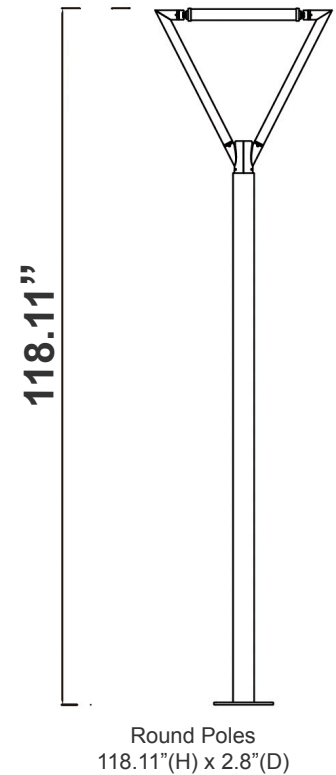

TOL SERIES Outdoor Lighting

TOL-A2-3L-BR
TREE OF LIGHT, A NATURAL DESIGNER LIGHT STRUCTURE FOR OPEN AREAS

Customer Name: _____
Project Name: _____
Note: _____ | Type: _____

Avail Finishes:
 

The Tree of Light is a stunning outdoor lighting solution that seamlessly blends nature-inspired design with modern functionality. This innovative structure mimics the organic form of a tree, providing ambient illumination for open spaces such as parks, plazas, and garden areas. Crafted with durable materials and energy-efficient LED technology, it offers a harmonious balance of aesthetics and performance, enhancing the atmosphere of any outdoor environment while ensuring long-lasting, sustainable lighting.

Features

- Post top
- Bronze
- Die-casting Aluminium and extruded Aluminium; Opal PC Lens

Technical Specifications

Electrical:

- Voltage: 120-277VAC
- Wattage: 75W (25W Each Side)
- Power Factor: >0.9
- Efficacy: 125 LPW

MODEL NO.	Wattage	Voltage	Lumens	Color Temp.	LPW
TOL-A2-3L-BR	75W (25W Each Side)	120~277V	9375LM	3000K 4000K 5000K	125

Sample Ordering

Model	Style	Housing
TOL	A2-3L	BR

DECORATIVE 3-PIECE LIGHT POLE:

MODEL NO.	Descriptions
POL-D1-120-3PC-BR	120In Decorative Pole D1 Series, 3Pc, 2.36In Tenon, Bronze
POL-D1-144-3PC-BR	144In Decorative Pole D1 Series, 3Pc, 2.36In Tenon, Bronze

ACCESSORIES:

POL-D1-ABK

17.72" (H) x 9.84" (W) x 9.84" (D)

POL-D1-BASECVR-BR

10.24" (H) x 10.24" (W) x 5.12" (D)