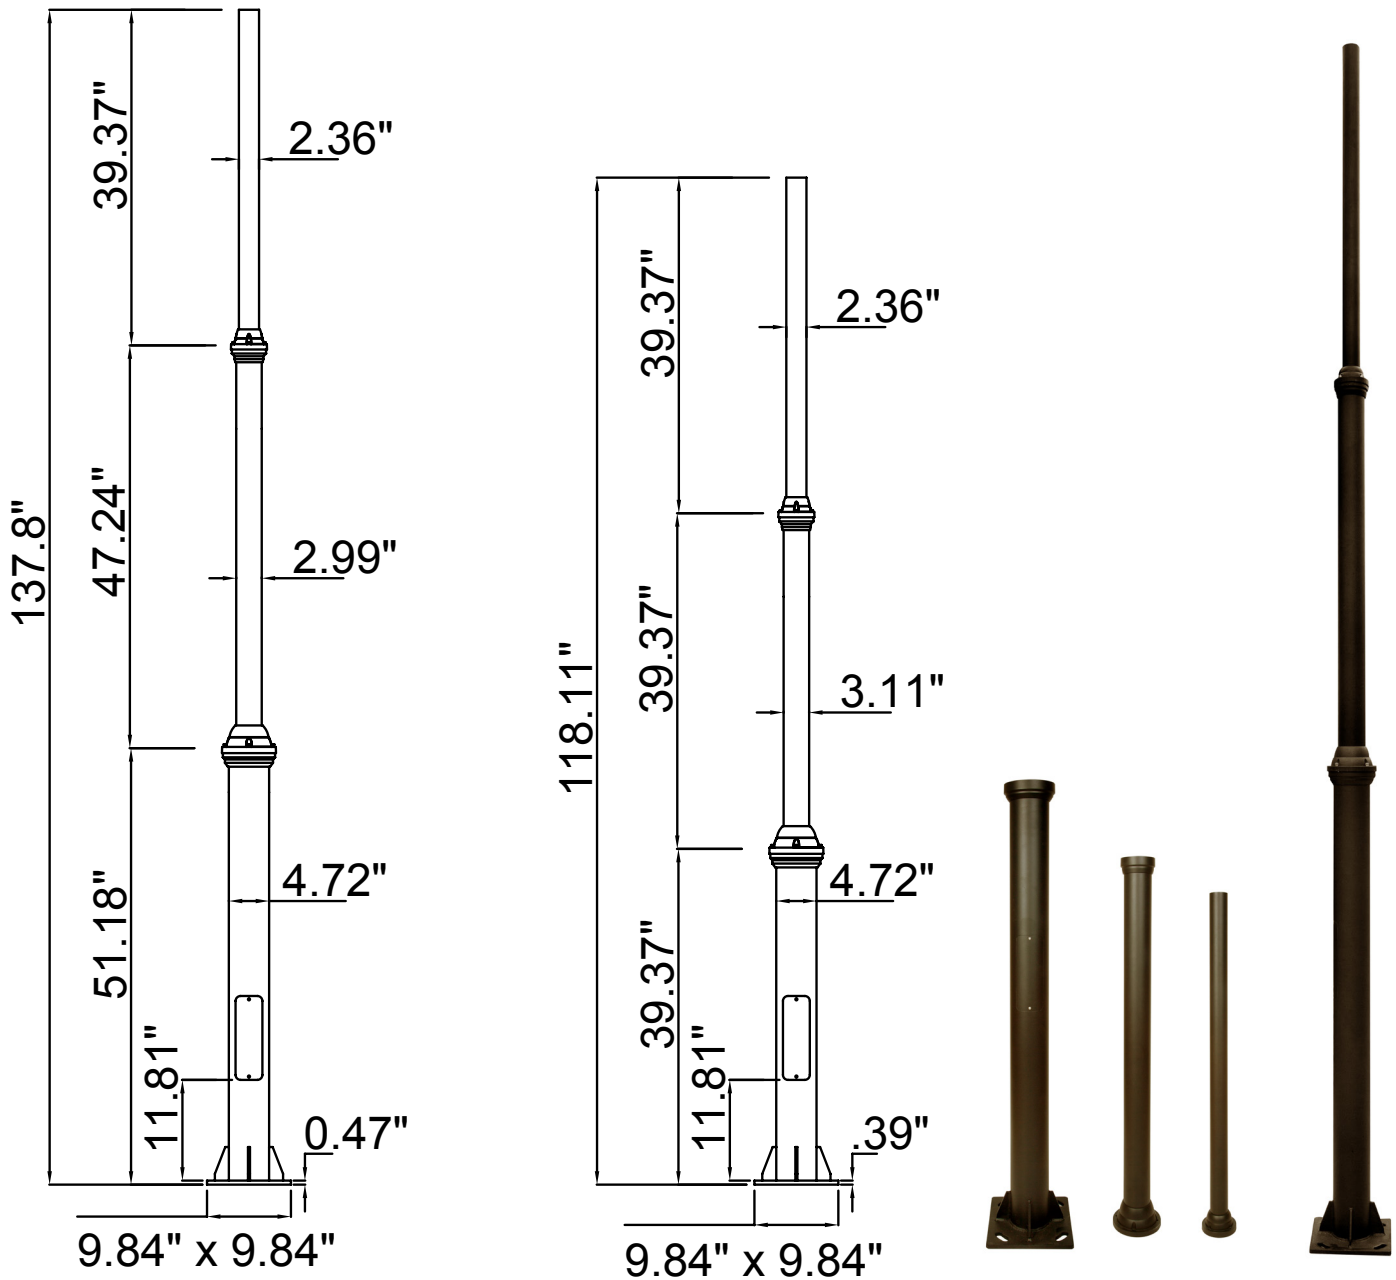

Features

- Post top
- Bronze
- Die-casting Aluminium and extruded Aluminium; Opal PC Lens

Technical Specifications

Electrical:

- Voltage: 120-277VAC
- Wattage: 75W (25W Each Side)
- Power Factor: >0.9
- Efficacy: 125 LPW

MODEL NO.	Wattage	Voltage	Lumens	Color Temp.	LPW
TOL-A2-3L-BR	75W (25W Each Side)	120~277V	9375LM	3000K 4000K 5000K	125

Sample Ordering

Model	Style	Housing
TOL	A2-3L	BR

DECORATIVE 3-PIECE LIGHT POLE:

MODEL NO.	Descriptions
POL-D1-120-3PC-BR	120In Decorative Pole D1 Series, 3Pc, 2.36In Tenon, Bronze
POL-D1-144-3PC-BR	144In Decorative Pole D1 Series, 3Pc, 2.36In Tenon, Bronze

Accessories:

Blank = No Option For Accessories

POL-D1-ABK = D1 Series Pole Anchor Bolt Kit 9/16 (M14)

POL-D1-BASECVR-BR = D1 Series Pole 2-Pc Cube Base Cover, Bronze

POL-D1-BASECVR-BK = D1 Series Pole 2-Pc Cube Base Cover, Black

ACCESSORIES:

POL-D1-ABK

17.72" (H) x 9.84" (W) x 9.84" (D)

POL-D1-BASECVR-BR

10.24" (H) x 10.24" (W) x 5.12" (D)