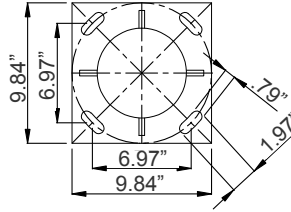

MODEL NO.	Wattage	Voltage	Lumens	Color Temp.	LPW
TOL-A2-3L-BR	75W (25W Each Side)	120~277V	9375LM	3000K 4000K 5000K	125

Sample Ordering

Model	Style	Housing
TOL	A2-3L	BR

DECORATIVE 3-PIECE LIGHT POLE:

MODEL NO.	Descriptions
POL-D1-120-3PC-BR	120In Decorative Pole D1 Series, 3Pc, 2.36In Tenon, Bronze
POL-D1-144-3PC-BR	144In Decorative Pole D1 Series, 3Pc, 2.36In Tenon, Bronze

ACCESSORIES:

POL-D1-ABK

17.72" (H) x 9.84" (W) x 9.84" (D)

POL-D1-BASECVR-BR

10.24" (H) x 10.24" (W) x 5.12" (D)